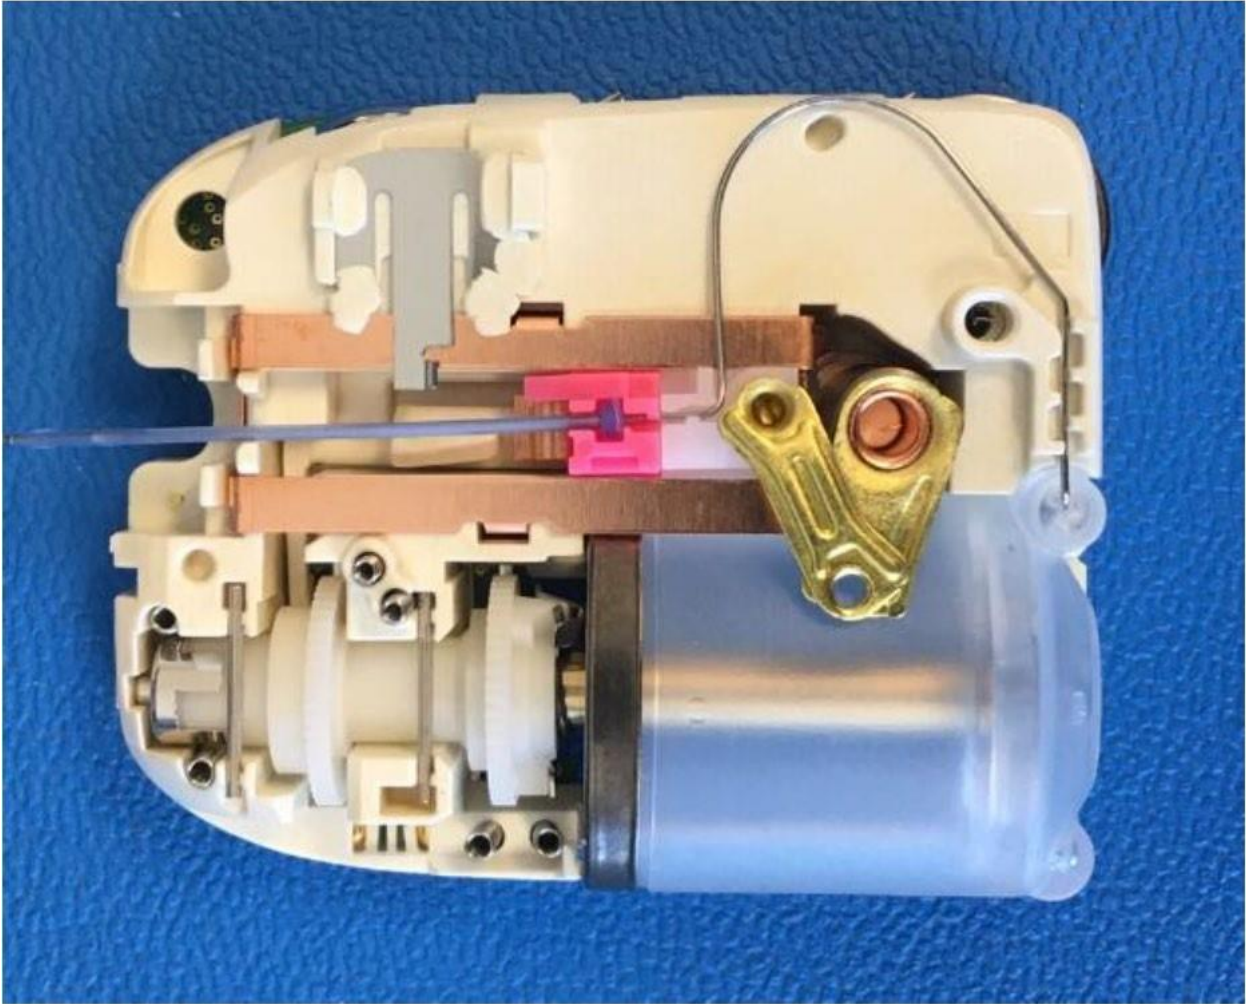

Internal Saw-Dash Pod

Pod Top

Pod Bottom

Chassis + PCBA Top

Chassis + PCBA Bottom

Chassis Bottom

Chassis Top

106196
Insulet Corp
40804-AW R3