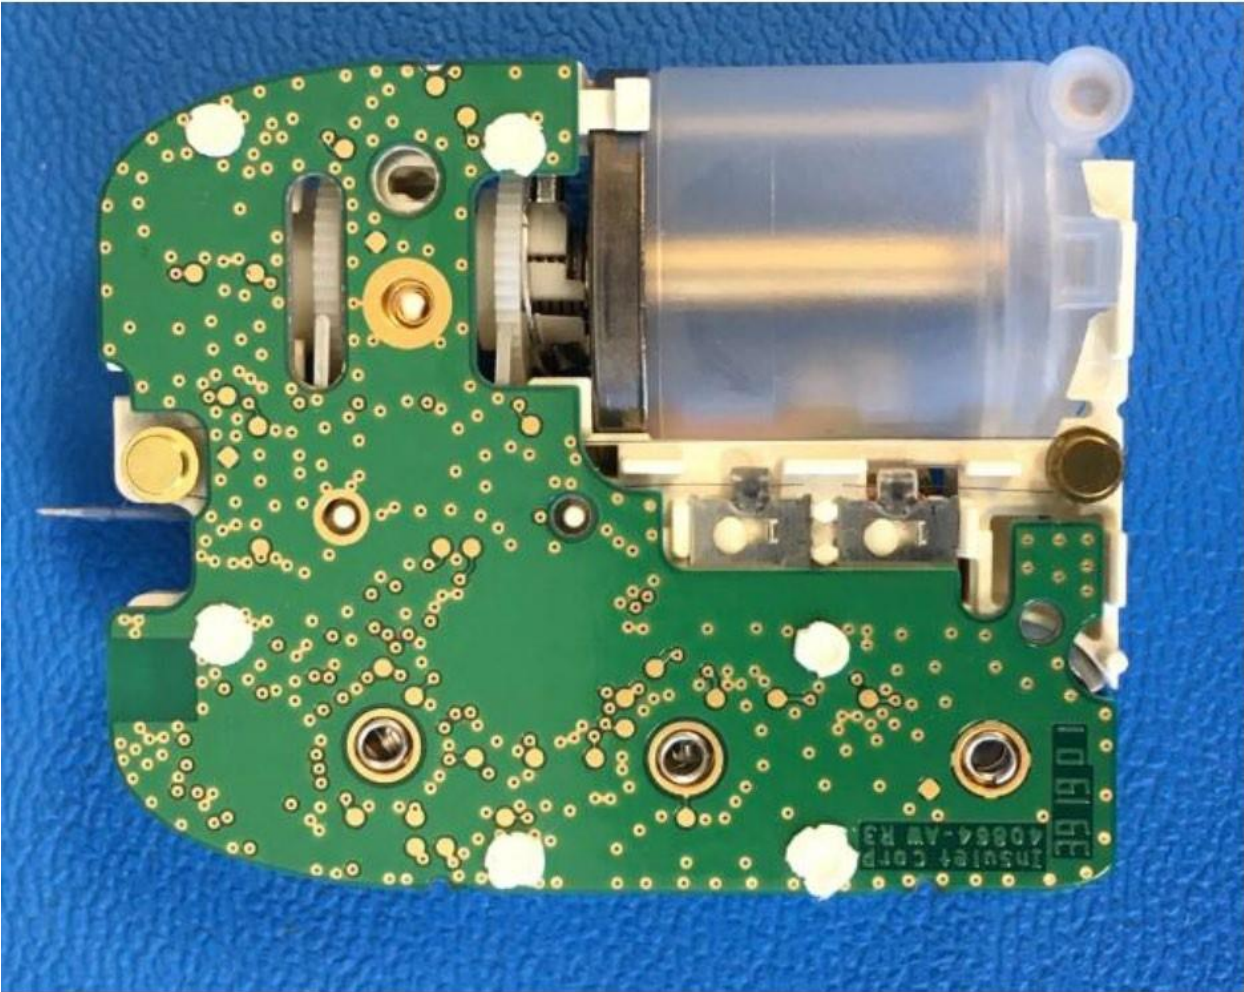

Internal Saw-Dash Pod

Pod Top

Pod Bottom

Chassis + PCBA Top

Chassis + PCBA Bottom

Chassis Bottom

Chassis Top

106196
Insulet Corp
40804-AW R3