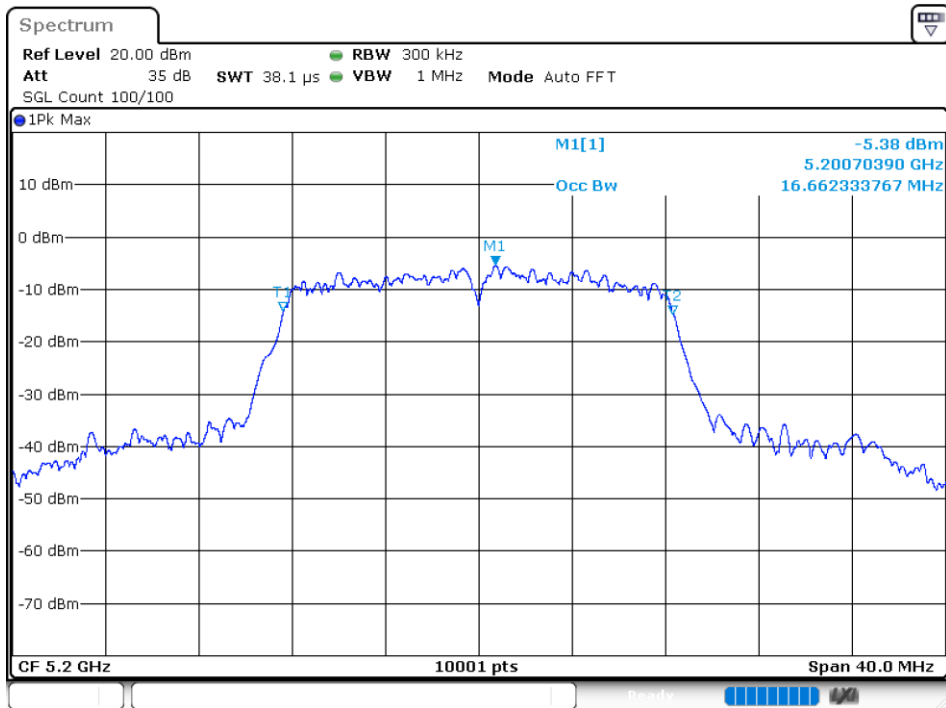

5.3 OCCUPIED CHANNEL BANDWIDTH

5.2G:

Condition	Mode	Frequency (MHz)	Antenna	99% OBW (MHz)	-26 dB Bandwidth (MHz)	Limit -26 dB Bandwidth (MHz)	Verdict
NVNT	802.11a	5180	Ant 1	16.4944	19.784	N/A	Pass
NVNT	802.11a	5200	Ant 1	16.6623	19.548	N/A	Pass
NVNT	802.11a	5240	Ant 1	16.6863	19.704	N/A	Pass
NVNT	802.11ac20	5180	Ant 1	16.5463	18.968	N/A	Pass
NVNT	802.11ac20	5200	Ant 1	16.4064	19.348	N/A	Pass
NVNT	802.11ac20	5240	Ant 1	16.5423	19.344	N/A	Pass
NVNT	802.11ac40	5190	Ant 1	35.9644	39.584	N/A	Pass
NVNT	802.11ac40	5230	Ant 1	35.9724	39.88	N/A	Pass
NVNT	802.11n(HT20)	5180	Ant 1	17.7102	19.98	N/A	Pass
NVNT	802.11n(HT20)	5200	Ant 1	17.6222	19.66	N/A	Pass
NVNT	802.11n(HT20)	5240	Ant 1	17.5942	19.712	N/A	Pass
NVNT	802.11n(HT40)	5190	Ant 1	36.2844	40.416	N/A	Pass
NVNT	802.11n(HT40)	5230	Ant 1	36.2764	40.304	N/A	Pass

OBW NVNT 802.11a 5180MHz Ant1

-26 dB BW NVNT 802.11a 5180MHz Ant1

OBW NVNT 802.11a 5200MHz Ant1

-26 dB BW NVNT 802.11a 5200MHz Ant1

OBW NVNT 802.11a 5240MHz Ant1

-26 dB BW NVNT 802.11a 5240MHz Ant1

OBW NVNT 802.11ac20 5180MHz Ant1