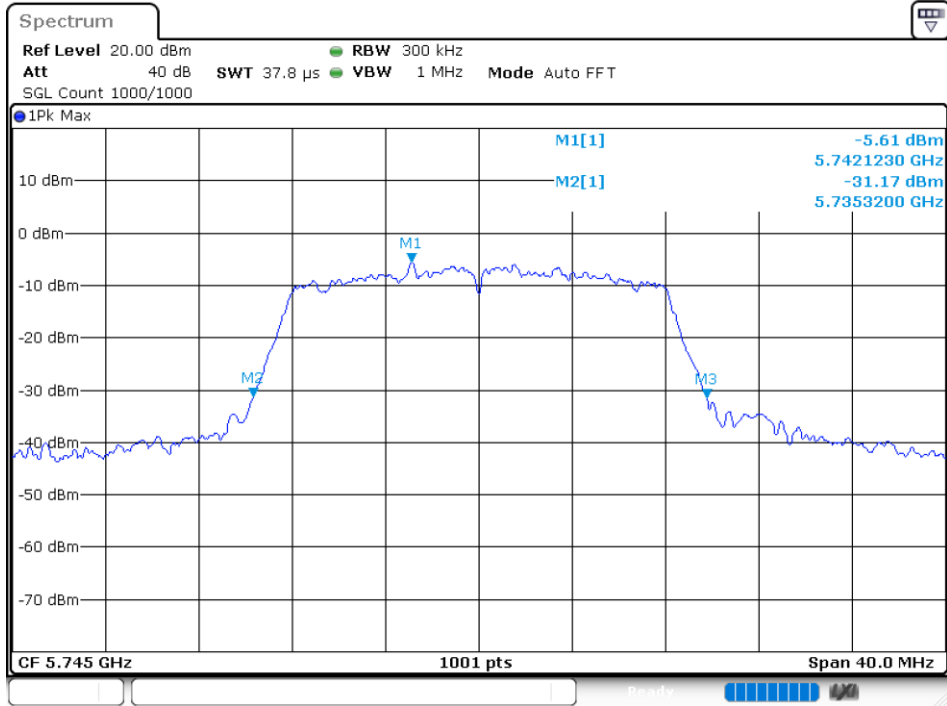

-26 dB BW NVNT 802.11a 5745MHz Ant1