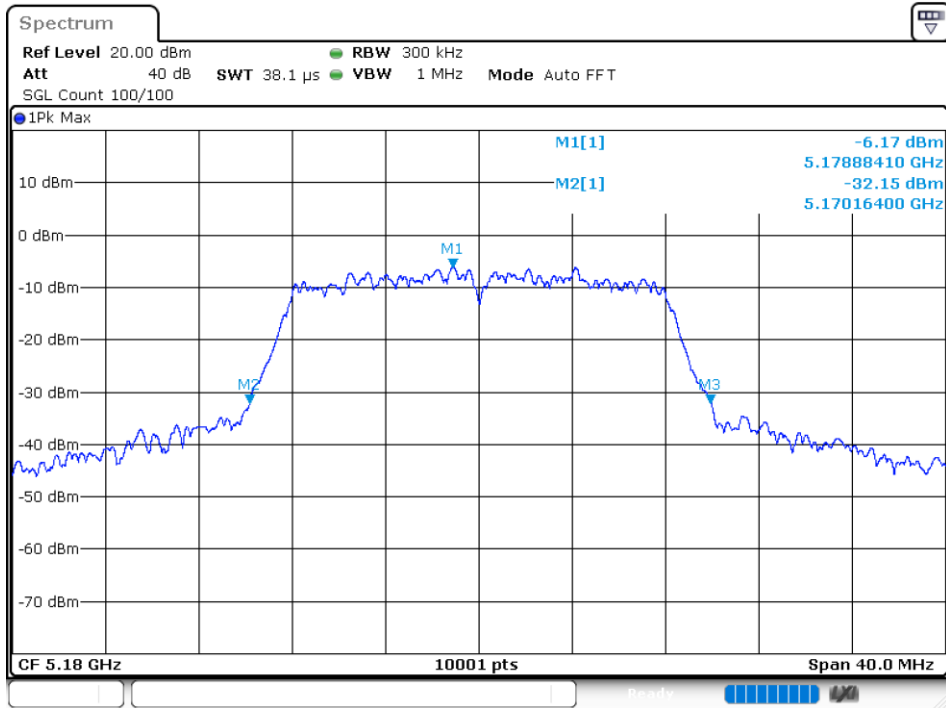

5.3 OCCUPIED CHANNEL BANDWIDTH

5.2G:

Condition	Mode	Frequency (MHz)	Antenna	99% OBW (MHz)	-26 dB Bandwidth (MHz)	Limit -26 dB Bandwidth (MHz)	Verdict
NVNT	802.11a	5180	Ant 1	16.4944	19.784	N/A	Pass
NVNT	802.11a	5200	Ant 1	16.6623	19.548	N/A	Pass
NVNT	802.11a	5240	Ant 1	16.6863	19.704	N/A	Pass
NVNT	802.11ac20	5180	Ant 1	16.5463	18.968	N/A	Pass
NVNT	802.11ac20	5200	Ant 1	16.4064	19.348	N/A	Pass
NVNT	802.11ac20	5240	Ant 1	16.5423	19.344	N/A	Pass
NVNT	802.11ac40	5190	Ant 1	35.9644	39.584	N/A	Pass
NVNT	802.11ac40	5230	Ant 1	35.9724	39.88	N/A	Pass
NVNT	802.11n(HT20)	5180	Ant 1	17.7102	19.98	N/A	Pass
NVNT	802.11n(HT20)	5200	Ant 1	17.6222	19.66	N/A	Pass
NVNT	802.11n(HT20)	5240	Ant 1	17.5942	19.712	N/A	Pass
NVNT	802.11n(HT40)	5190	Ant 1	36.2844	40.416	N/A	Pass
NVNT	802.11n(HT40)	5230	Ant 1	36.2764	40.304	N/A	Pass

OBW NVNT 802.11a 5180MHz Ant1

-26 dB BW NVNT 802.11a 5180MHz Ant1

OBW NVNT 802.11a 5200MHz Ant1

-26 dB BW NVNT 802.11a 5200MHz Ant1

OBW NVNT 802.11a 5240MHz Ant1

-26 dB BW NVNT 802.11a 5240MHz Ant1

OBW NVNT 802.11ac20 5180MHz Ant1