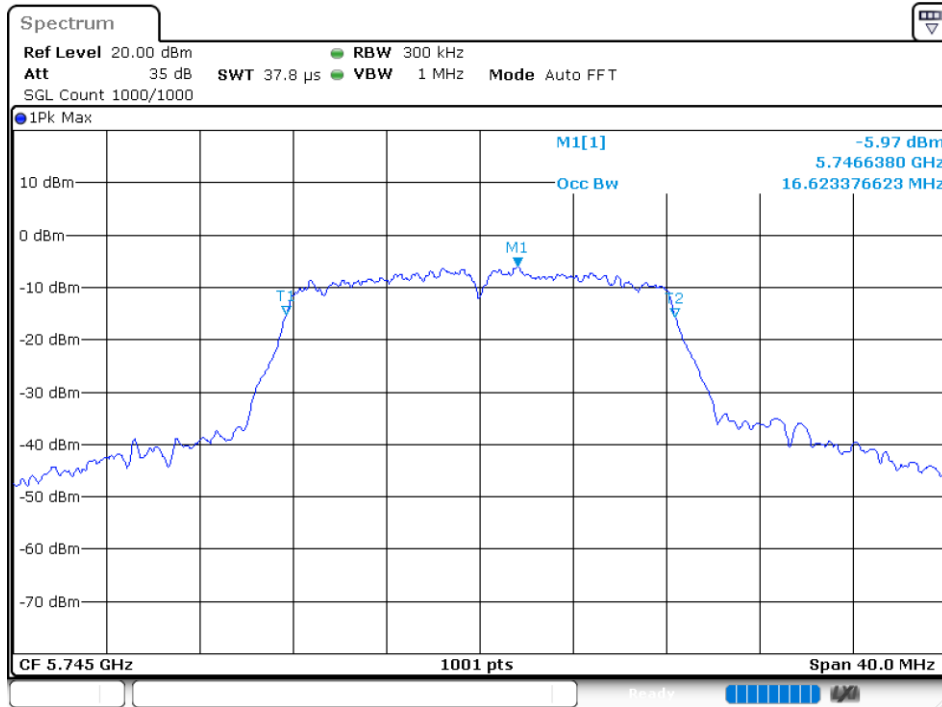

5.8G:

Condition	Mode	Frequency (MHz)	Antenna	99% OBW (MHz)	-26 dB Bandwidth (MHz)	Limit -26 dB Bandwidth (MHz)	Verdict
NVNT	802.11a	5745	Ant 1	16.6234	19.44	N/A	Pass
NVNT	802.11a	5785	Ant 1	16.6633	20.16	N/A	Pass
NVNT	802.11a	5825	Ant 1	16.7033	19.8	N/A	Pass
NVNT	802.11ac20	5745	Ant 1	17.7423	19.8	N/A	Pass
NVNT	802.11ac20	5785	Ant 1	17.7023	19.6	N/A	Pass
NVNT	802.11ac20	5825	Ant 1	17.7023	19.72	N/A	Pass
NVNT	802.11ac40	5755	Ant 1	36.044	39.52	N/A	Pass
NVNT	802.11ac40	5795	Ant 1	36.044	39.6	N/A	Pass
NVNT	802.11n(HT20)	5745	Ant 1	17.7023	20	N/A	Pass
NVNT	802.11n(HT20)	5785	Ant 1	17.7023	22.76	N/A	Pass
NVNT	802.11n(HT20)	5825	Ant 1	17.6623	20.08	N/A	Pass
NVNT	802.11n(HT40)	5755	Ant 1	36.2038	45.36	N/A	Pass
NVNT	802.11n(HT40)	5795	Ant 1	36.2038	45.52	N/A	Pass

OBW NVNT 802.11a 5745MHz Ant1