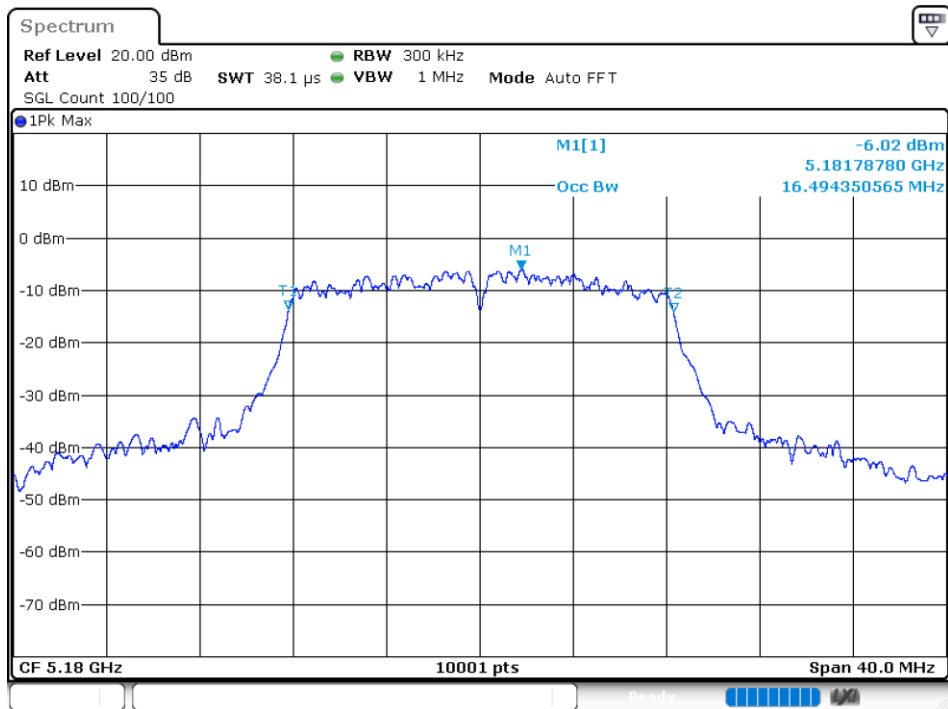

5.3 OCCUPIED CHANNEL BANDWIDTH

5.2G:

Condition	Mode	Frequency (MHz)	Antenna	99% OBW (MHz)	-26 dB Bandwidth (MHz)	Limit -26 dB Bandwidth (MHz)	Verdict
NVNT	802.11a	5180	Ant 1	16.4944	19.784	N/A	Pass
NVNT	802.11a	5200	Ant 1	16.6623	19.548	N/A	Pass
NVNT	802.11a	5240	Ant 1	16.6863	19.704	N/A	Pass
NVNT	802.11ac20	5180	Ant 1	16.5463	18.968	N/A	Pass
NVNT	802.11ac20	5200	Ant 1	16.4064	19.348	N/A	Pass
NVNT	802.11ac20	5240	Ant 1	16.5423	19.344	N/A	Pass
NVNT	802.11ac40	5190	Ant 1	35.9644	39.584	N/A	Pass
NVNT	802.11ac40	5230	Ant 1	35.9724	39.88	N/A	Pass
NVNT	802.11n(HT20)	5180	Ant 1	17.7102	19.98	N/A	Pass
NVNT	802.11n(HT20)	5200	Ant 1	17.6222	19.66	N/A	Pass
NVNT	802.11n(HT20)	5240	Ant 1	17.5942	19.712	N/A	Pass
NVNT	802.11n(HT40)	5190	Ant 1	36.2844	40.416	N/A	Pass
NVNT	802.11n(HT40)	5230	Ant 1	36.2764	40.304	N/A	Pass

OBW NVNT 802.11a 5180MHz Ant1