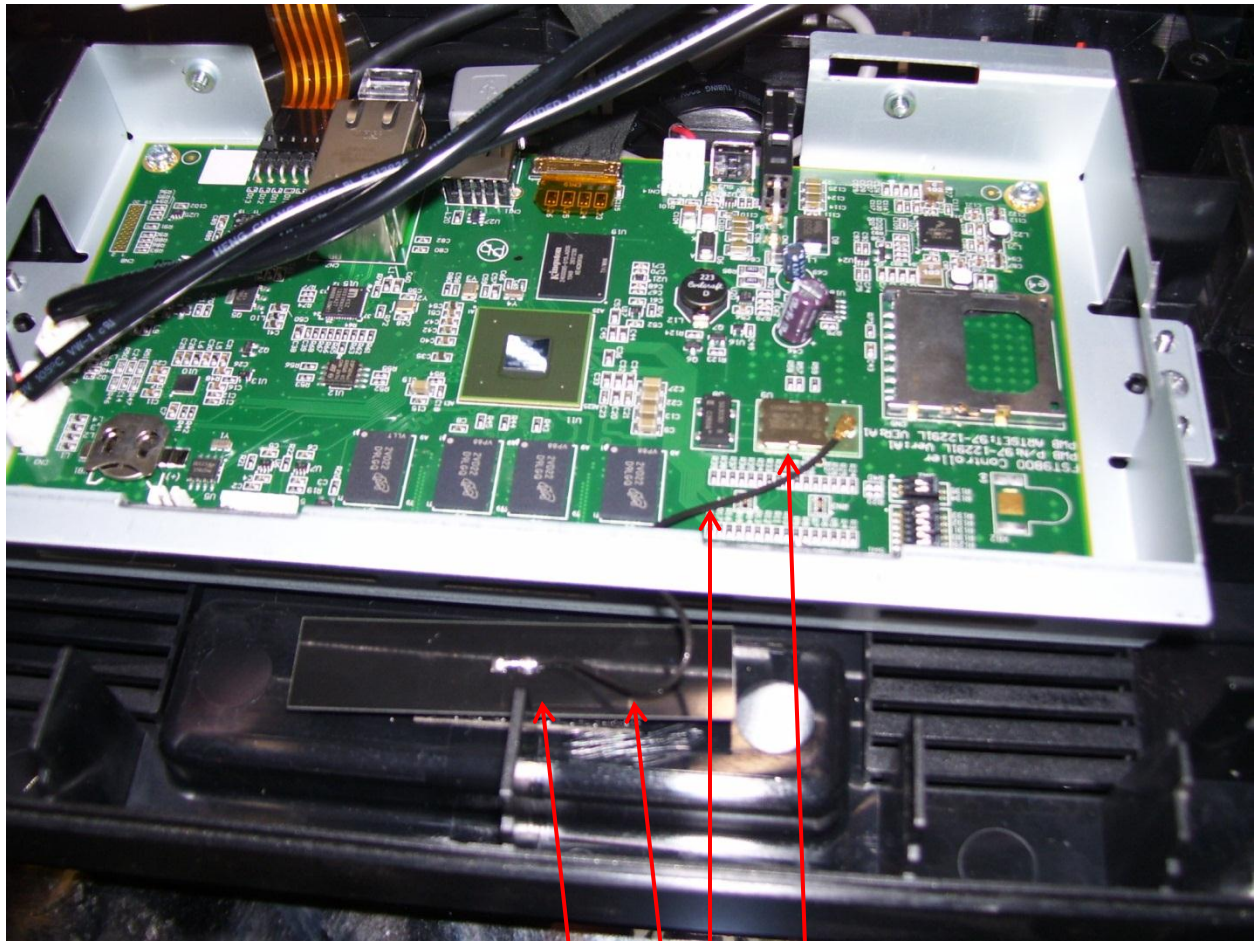

FCC ID: RBP-9800REVA

IC: 4705A-9800REVA

Internal Photos

Figure 1 – Antenna, Cable and Chipset

FCC ID: RBP-9800REVA

IC: 4705A-9800REVA

Figure 2 – Rear View of PCB Board

Figure 3 – Transmitter Chipset