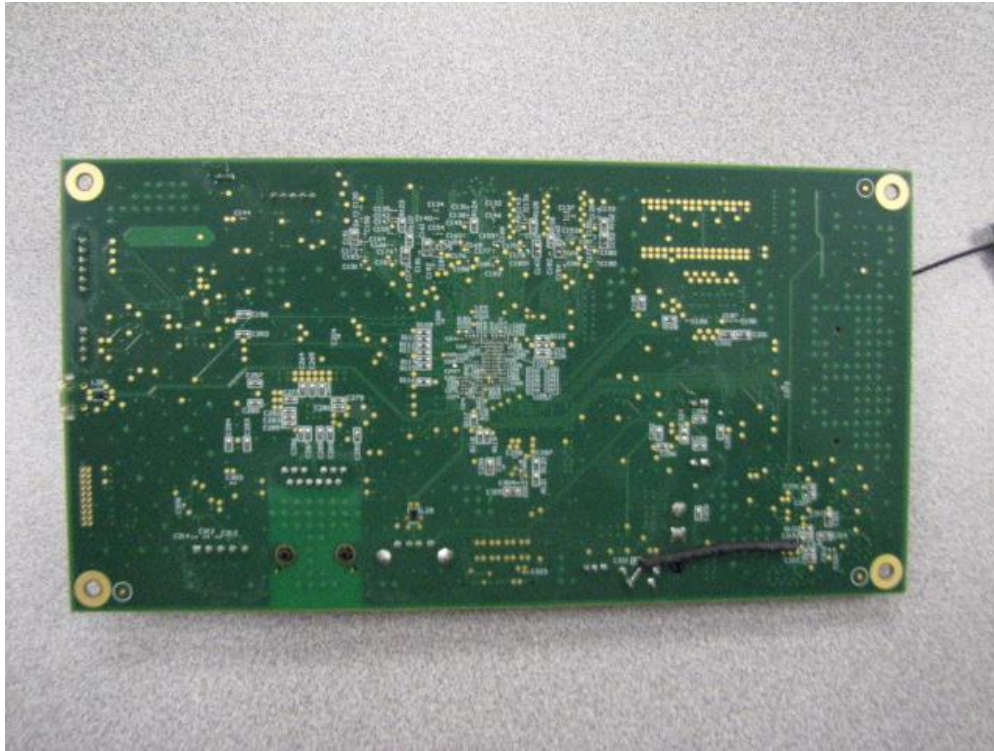

FCC ID: RBP-9800REVA

IC: 4705A-9800REVA

Internal Photos

Figure 1 – Antenna, Cable and Chipset

FCC ID: RBP-9800REVA

IC: 4705A-9800REVA

Figure 2 – Rear View of PCB Board

Figure 3 – Transmitter Chipset