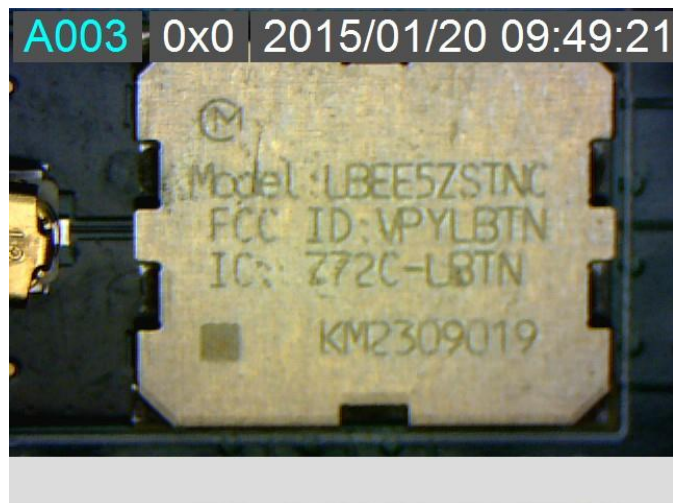

FCC ID: RBP-9800REVA

IC: 4705A-9800REVA

Internal Photos

Figure 1 – Antenna, Cable and Chipset

FCC ID: RBP-9800REVA

IC: 4705A-9800REVA

Figure 2 – Rear View of PCB Board

Figure 3 – Transmitter Chipset