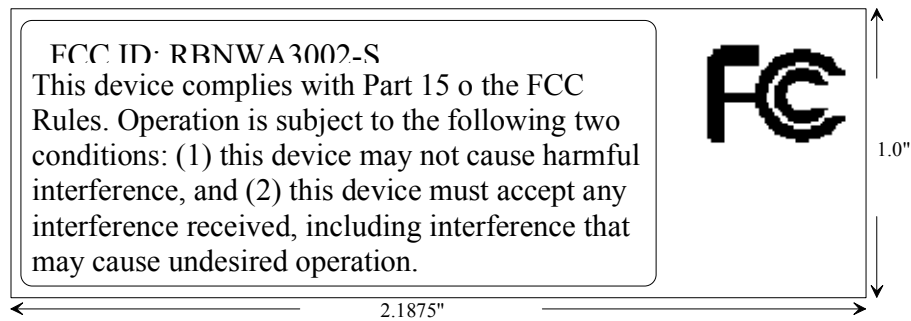

## EXHIBIT A - FCC ID LABEL INFORMATION

---

### Proposed FCC ID Label

**Specifications:** Text is black or white in color and is left justified. Labels are silk-screened and shall be “permanently affixed” at a conspicuous location on the EUT.