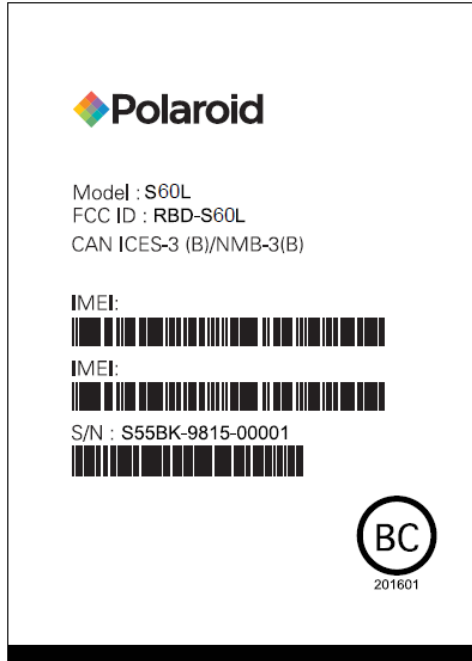

## EXHIBIT A - FCC ID LABEL AND LOCATION

### FCC ID Label

### FCC ID Label Location Information

The label shown shall be permanently affixed at a conspicuous location on the device and be readily visible to the user at the time purchase (Labeling requirements per 2.925)