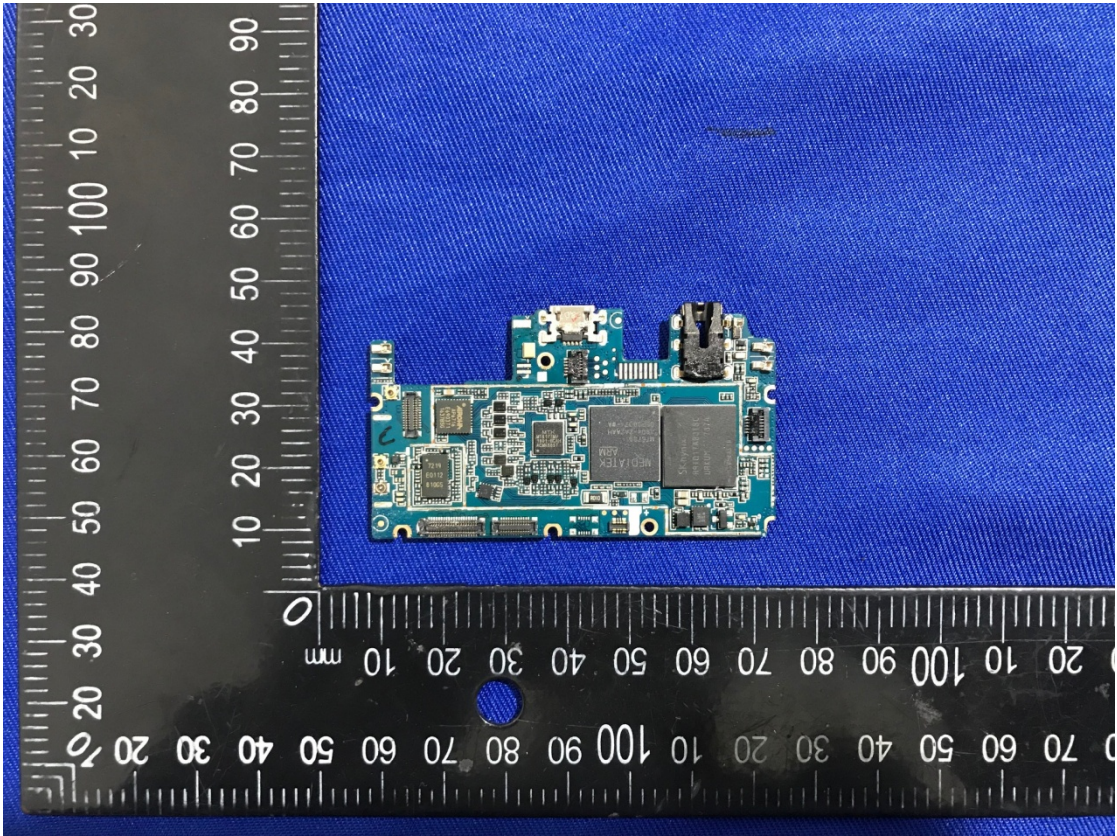

EXHIBIT C – EUT INTERNAL PHOTOGRAPHS

Main Chip

LTE Antenna

LTE DIV Antenna

Wifi & BT& GPS Antenna

- SJY 366492 3400mAh 3.8V
+ HJ11 20180930 12.92Wh