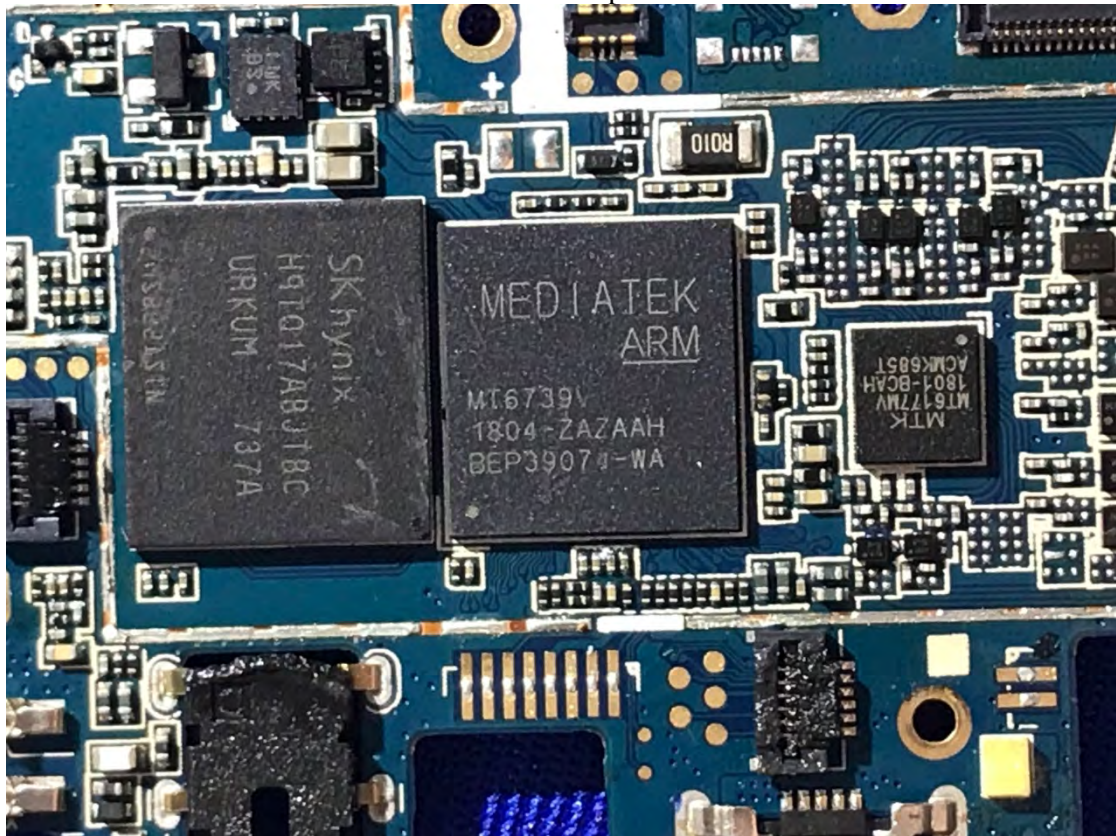

EXHIBIT C – EUT INTERNAL PHOTOGRAPHS

Main Chip

LTE Antenna

LTE DIV Antenna

Wifi & BT& GPS Antenna

- SJY 366492 3400mAh 3.8V
+ HJ11 20180930 12.92Wh