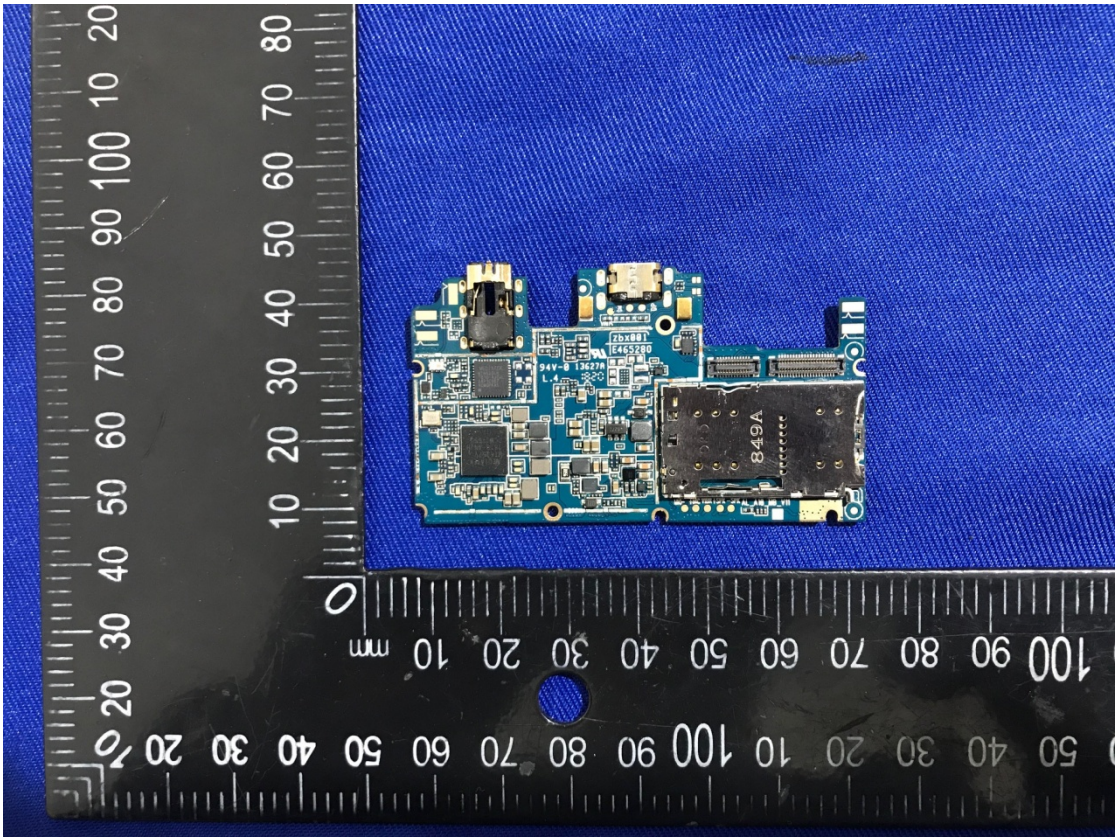

EXHIBIT C – EUT INTERNAL PHOTOGRAPHS

Main Chip

LTE Antenna

LTE DIV Antenna

Wifi & BT& GPS Antenna

- SJY 366492 3400mAh 3.8V
+ HJ11 20180930 12.92Wh