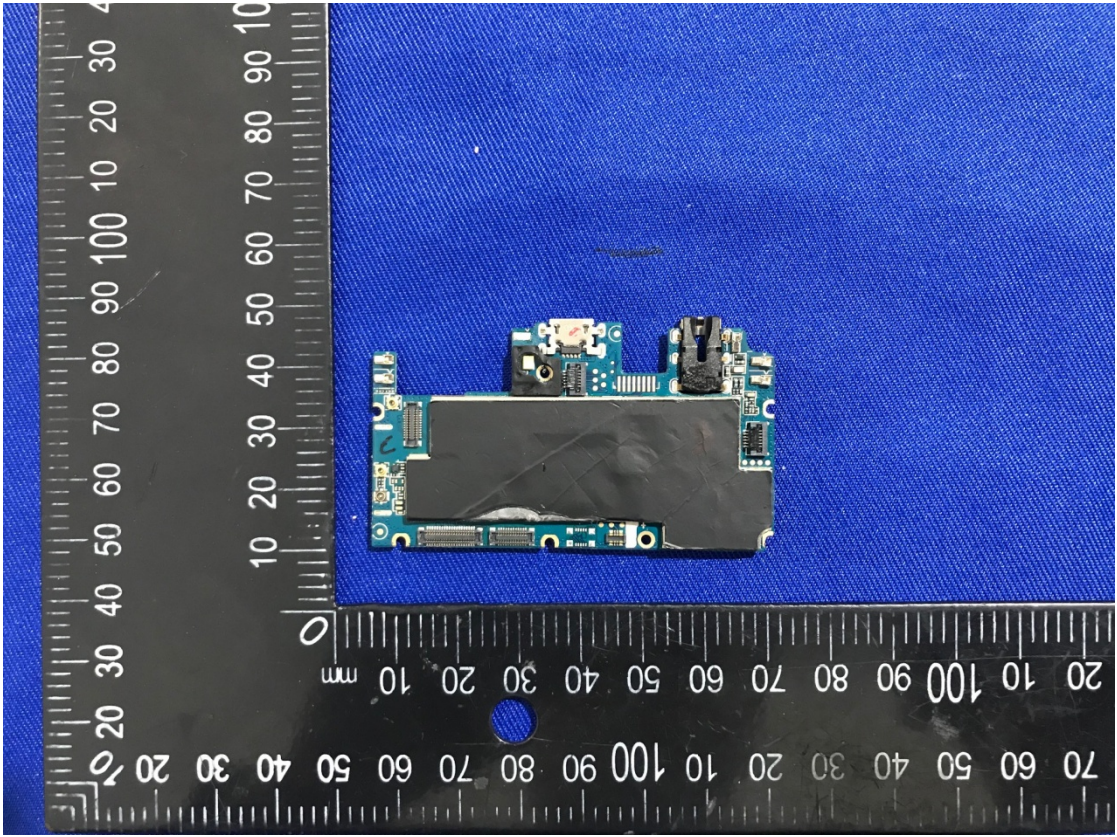

EXHIBIT C – EUT INTERNAL PHOTOGRAPHS

Main Chip

LTE Antenna

LTE DIV Antenna

Wifi & BT& GPS Antenna

- SJY 366492 3400mAh 3.8V
+ HJ11 20180930 12.92Wh