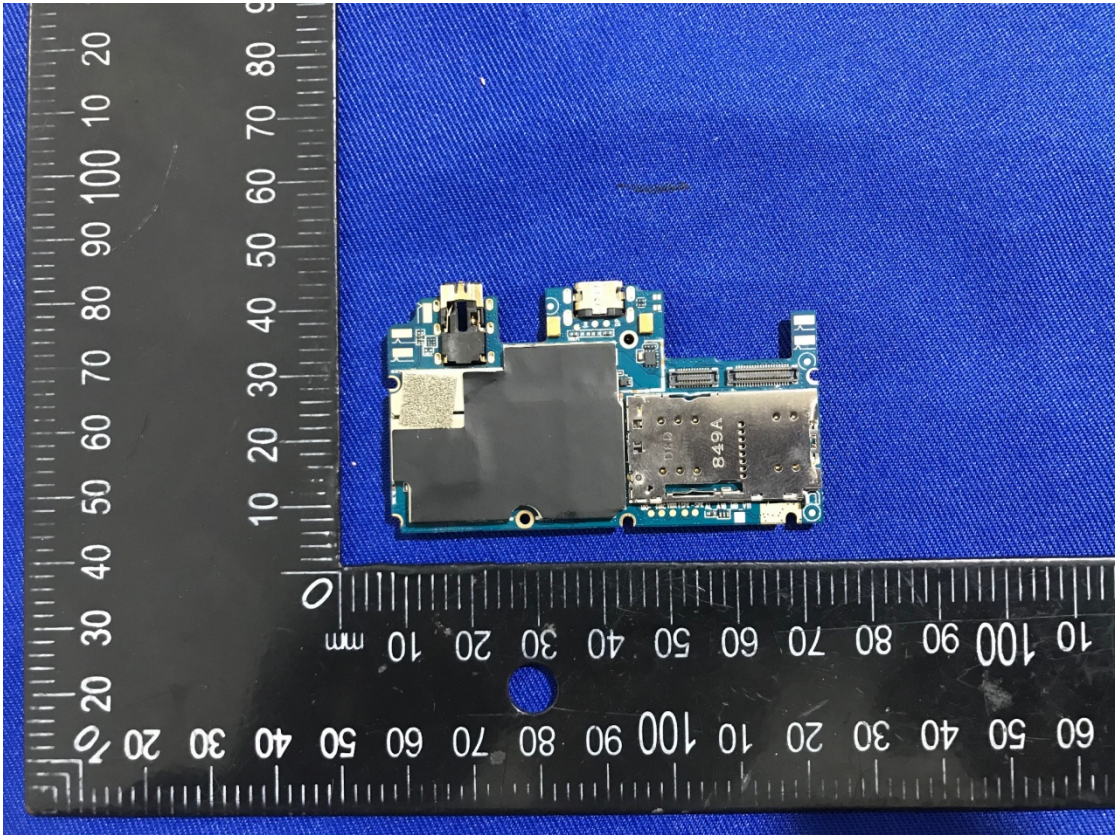

EXHIBIT C – EUT INTERNAL PHOTOGRAPHS

Main Chip

LTE Antenna

LTE DIV Antenna

Wifi & BT& GPS Antenna

- SJY 366492 3400mAh 3.8V
+ HJ11 20180930 12.92Wh