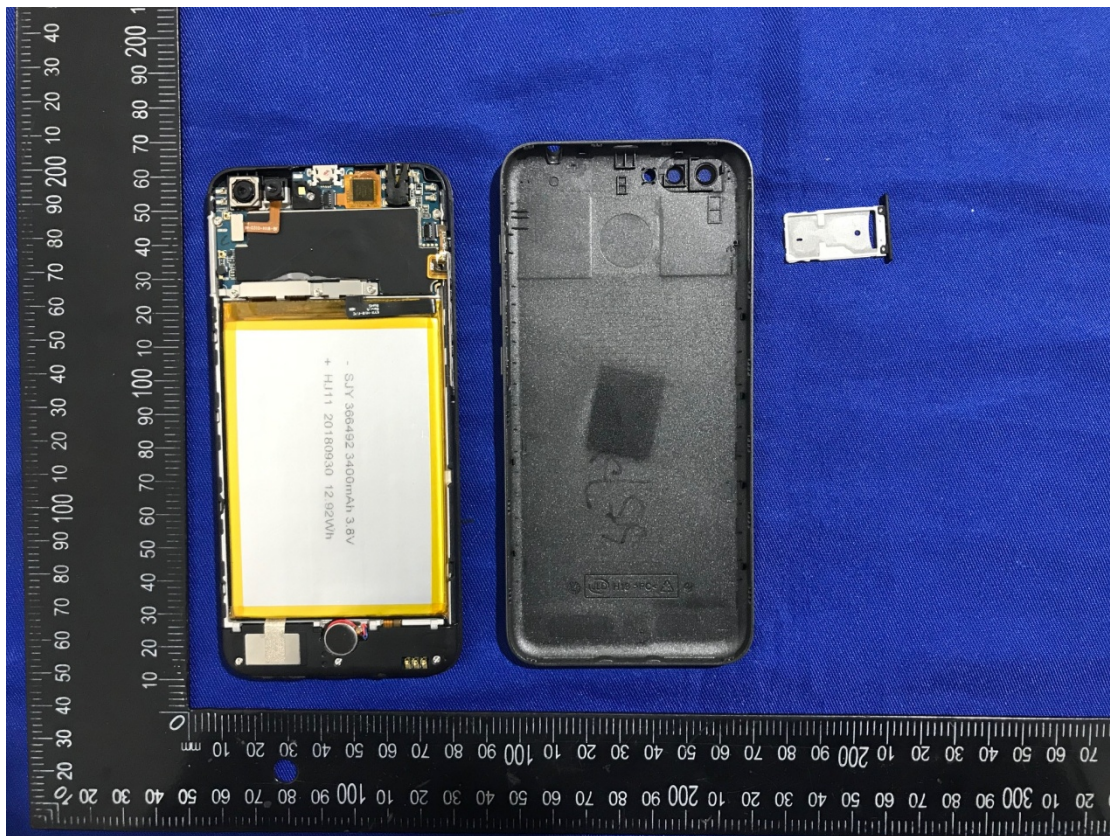

EXHIBIT C – EUT INTERNAL PHOTOGRAPHS

Main Chip

LTE Antenna

LTE DIV Antenna

Wifi & BT& GPS Antenna

- SJY 366492 3400mAh 3.8V
+ HJ11 20180930 12.92Wh