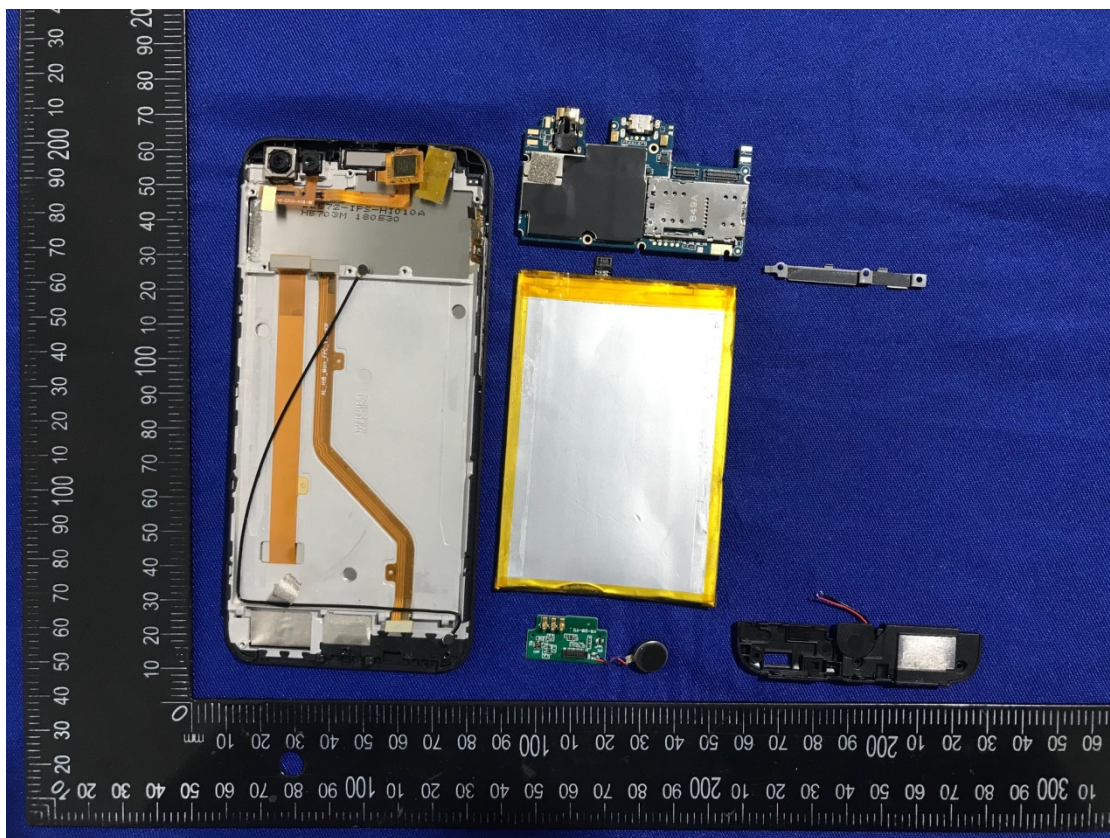

EXHIBIT C – EUT INTERNAL PHOTOGRAPHS

Main Chip

LTE Antenna

LTE DIV Antenna

Wifi & BT& GPS Antenna

- SJY 366492 3400mAh 3.8V
+ HJ11 20180930 12.92Wh