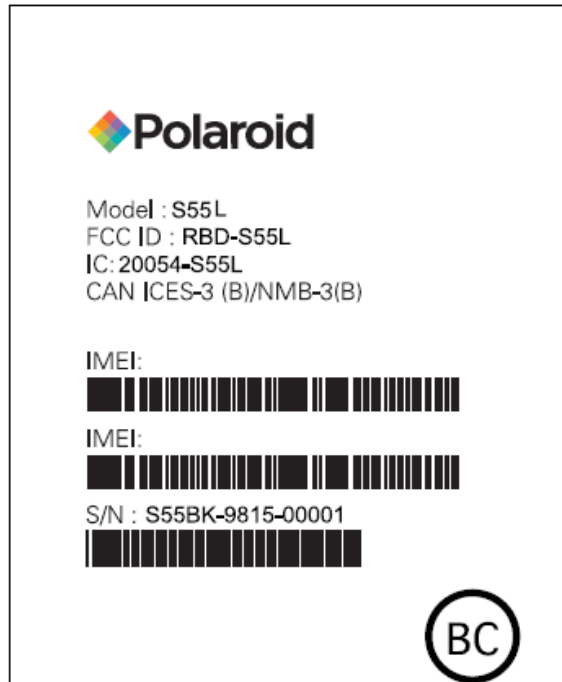

EXHIBIT A - FCC ID LABELING AND LOCATION

FCC ID Label

Proposed FCC ID Label Location

Label Here

The label shown shall be permanently affixed at a conspicuous location on the device and be readily visible to the user at the time purchase (Labeling requirements per 2.925)