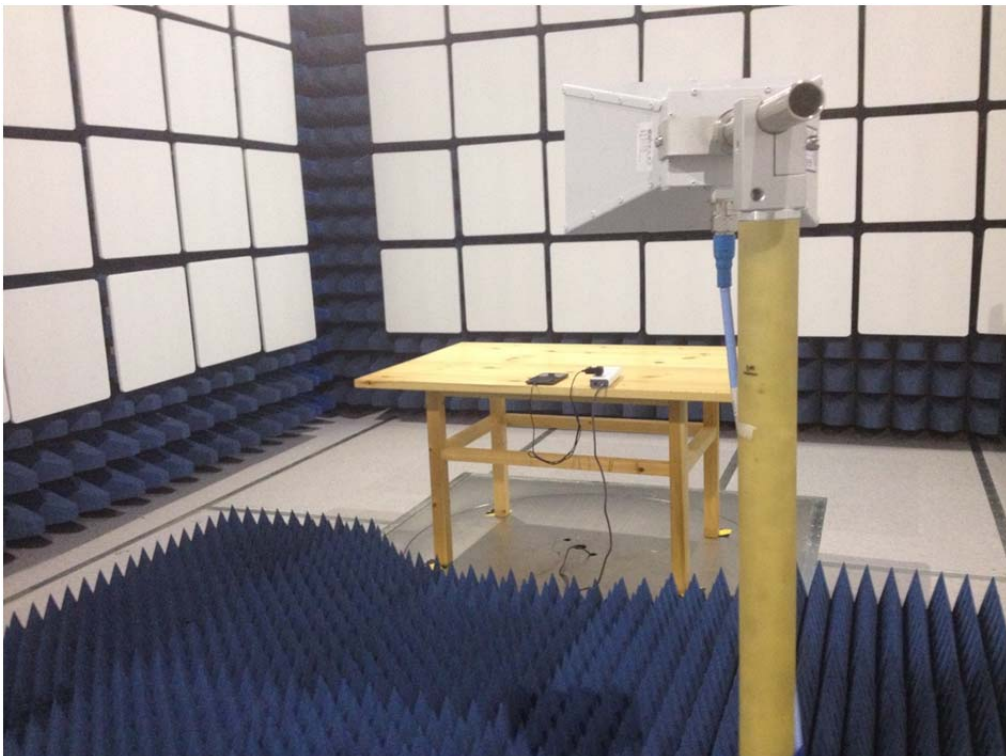

## ANNEX B TEST SETUP PHOTOS

### B.1 Radiated Field Strength Measurement

30MHz-1GHz

Above 1GHz