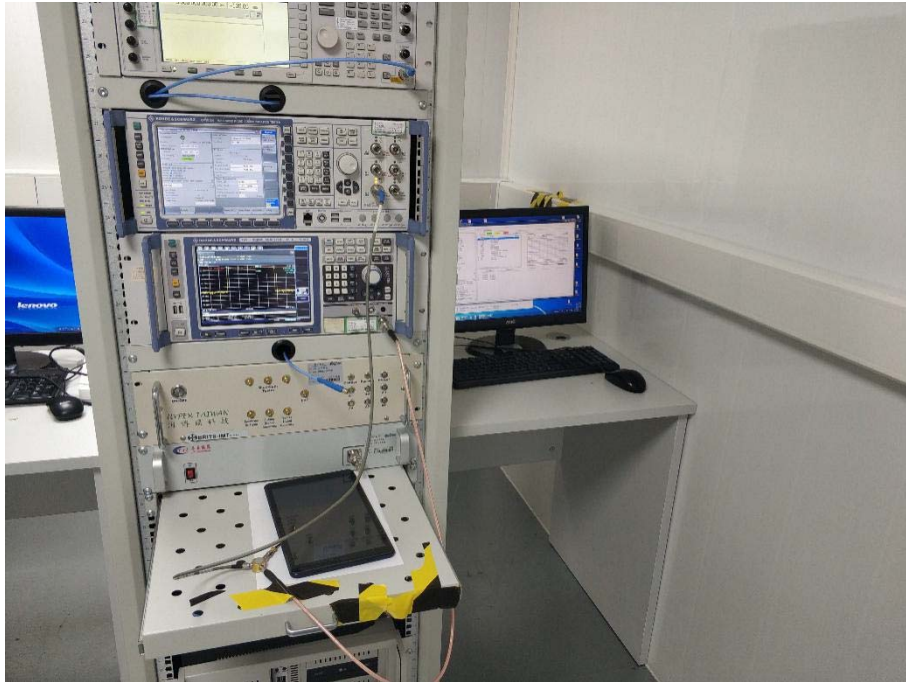

ANNEX B TEST SETUP PHOTOS

1 Radiated Test Photo

BOE Screen

Below 30MHz

30 MHz-1 GHz

Close-up

Innolux Screen

Below 30MHz

30 MHz-1 GHz

Close-up

Above 1GHz -BT/BLE (BOE Screen)

Close-up -BT/BLE (BOE Screen)

Above 1GHz -BT/BLE (Innolux Screen)

Close-up -BT/BLE (Innolux Screen)

Above 1GHz -WIFI

Close-up -WIFI

2 Conducted Test Photo

Conducted Test-BT

Conducted Test-BLE

Conducted Test-WIFI

DFS

3 Conducted Emission

BOE Screen

Conducted Emission Test 1