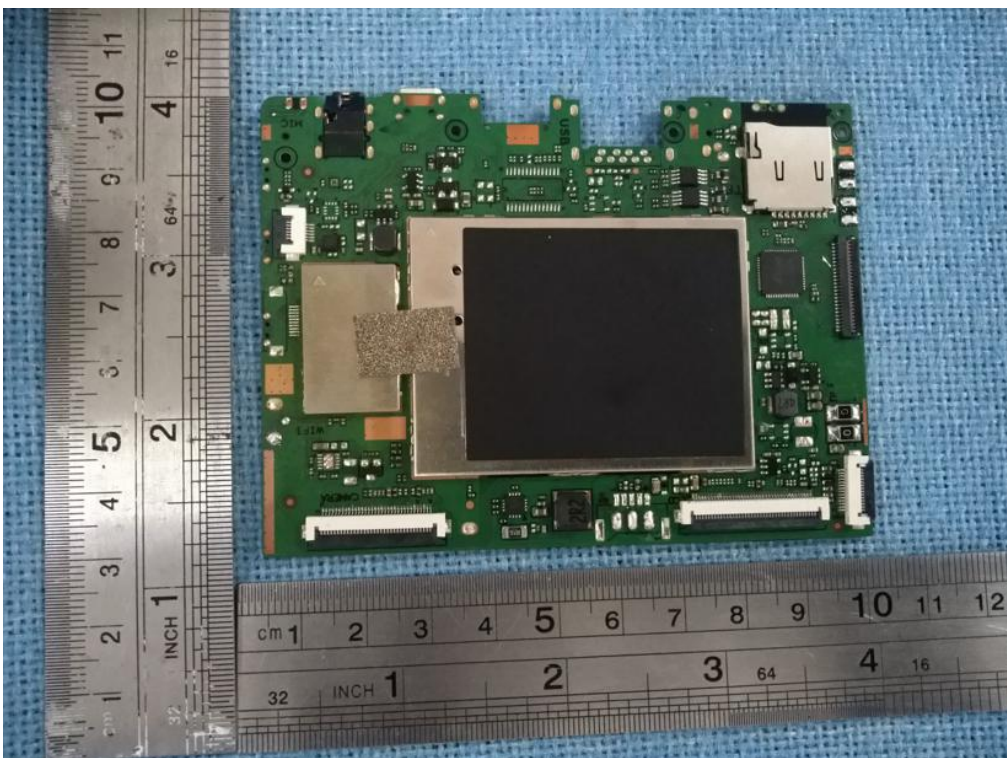

ANNEX D EUT INTERNAL PHOTOS

EUT UNCOVER VIEW (BOE Screen)

EUT UNCOVER VIEW (BOE Screen)

ANTENNA (BOE Screen)

MAIN BOARD TOP VIEW (WITH SHIELDING) (BOE Screen)

Battery Photo (REAR) (BOE Screen)

EUT UNCOVER VIEW (Innolux Screen)

EUT UNCOVER VIEW (Innolux Screen)

ANTENNA (Innolux Screen)

MAIN BOARD TOP VIEW (WITH SHIELDING) (Innolux Screen)

MAIN BOARD REAR VIEW (WITH SHIELDING) (Innolux Screen)

Battery Photo (FRONT) (Innolux Screen)

Battery Photo (REAR) (Innolux Screen)