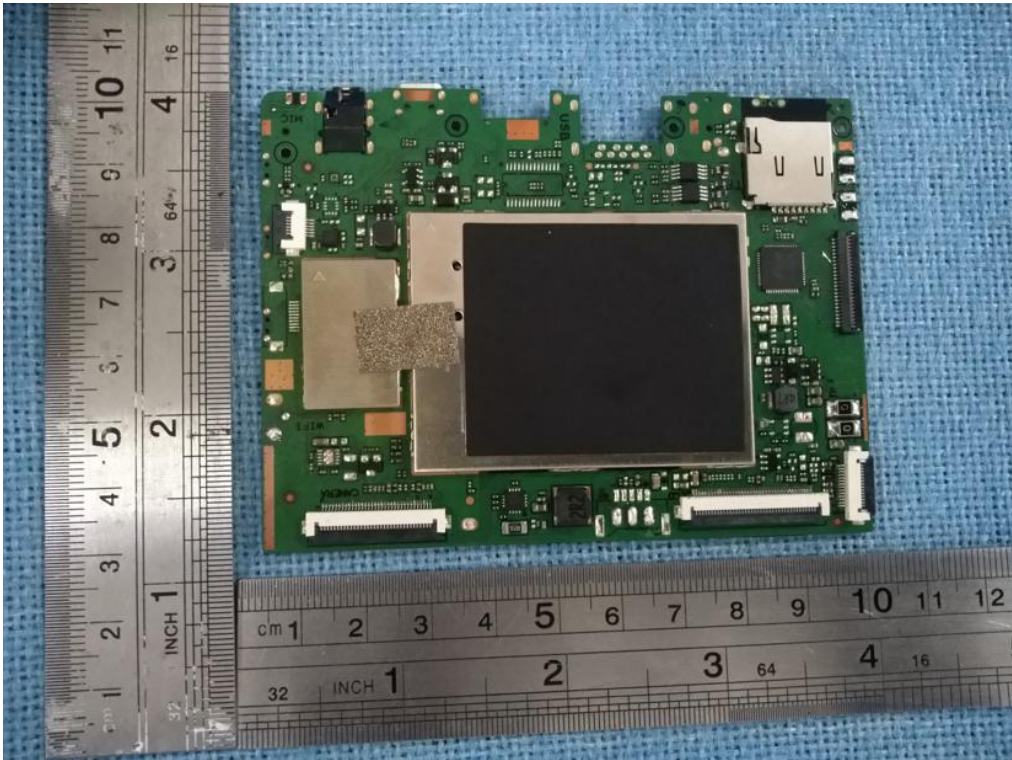

ANNEX D EUT INTERNAL PHOTOS

EUT UNCOVER VIEW (BOE Screen)

EUT UNCOVER VIEW (BOE Screen)

ANTENNA (BOE Screen)

MAIN BOARD TOP VIEW (WITH SHIELDING) (BOE Screen)

Battery Photo (REAR) (BOE Screen)

EUT UNCOVER VIEW (Innolux Screen)

EUT UNCOVER VIEW (Innolux Screen)

ANTENNA (Innolux Screen)

MAIN BOARD TOP VIEW (WITH SHIELDING) (Innolux Screen)

MAIN BOARD REAR VIEW (WITH SHIELDING) (Innolux Screen)

Battery Photo (FRONT) (Innolux Screen)

Battery Photo (REAR) (Innolux Screen)