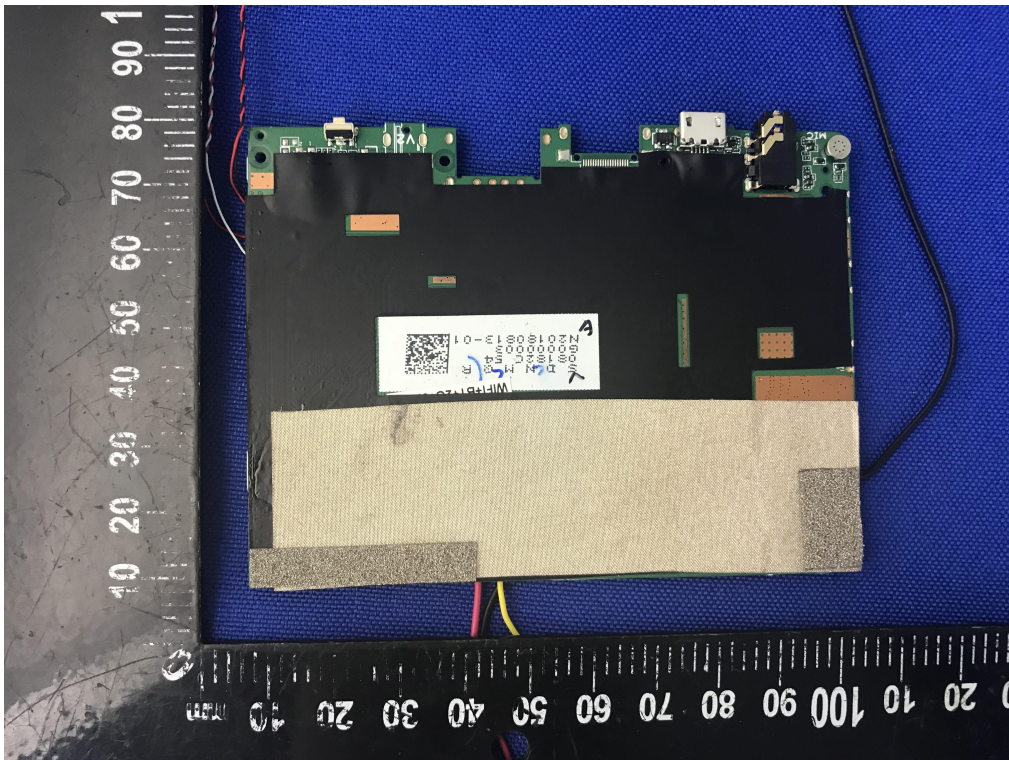

ANNEX D EUT INTERNAL PHOTOS

EUT UNCOVER VIEW (BOE Screen)

EUT UNCOVER VIEW (BOE Screen)

ANTENNA (BOE Screen)

MAIN BOARD TOP VIEW (WITH SHIELDING) (BOE Screen)

Battery Photo (REAR) (BOE Screen)

EUT UNCOVER VIEW (Innolux Screen)

EUT UNCOVER VIEW (Innolux Screen)

ANTENNA (Innolux Screen)

MAIN BOARD TOP VIEW (WITH SHIELDING) (Innolux Screen)

MAIN BOARD REAR VIEW (WITH SHIELDING) (Innolux Screen)

Battery Photo (FRONT) (Innolux Screen)

Battery Photo (REAR) (Innolux Screen)