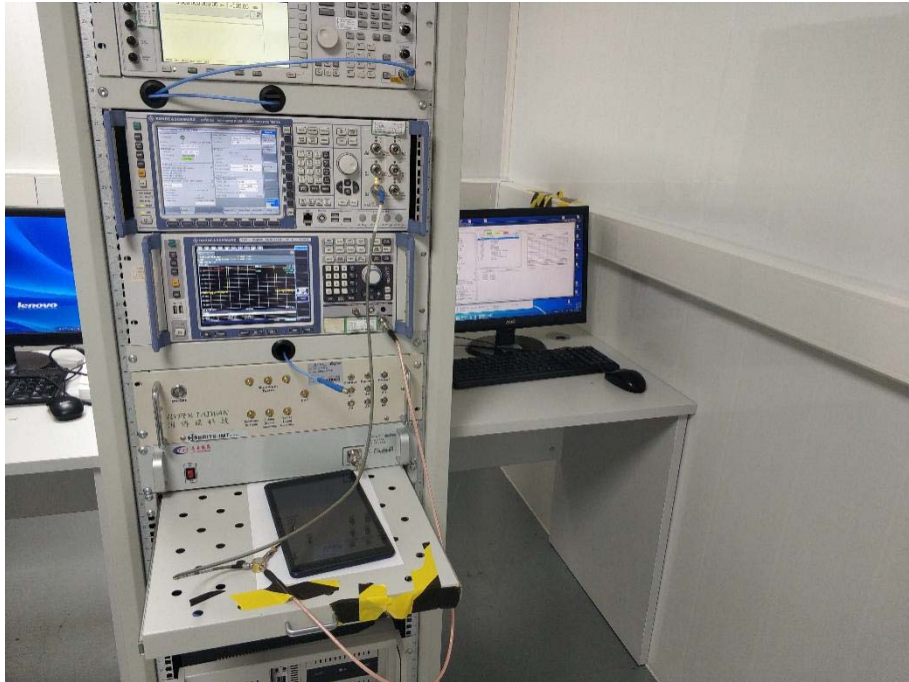

ANNEX B TEST SETUP PHOTOS

1 Radiated Test Photo

BOE Screen

Below 30MHz

30 MHz-1 GHz

Close-up

Innolux Screen

Below 30MHz

30 MHz-1 GHz

Close-up

Above 1GHz -BT/BLE (BOE Screen)

Close-up -BT/BLE (BOE Screen)

Above 1GHz -BT/BLE (Innolux Screen)

Close-up -BT/BLE (Innolux Screen)

Above 1GHz -WIFI

Close-up -WIFI

2 Conducted Test Photo

Conducted Test-BT

Conducted Test-BLE

Conducted Test-WIFI

DFS

3 Conducted Emission

BOE Screen

Conducted Emission Test 1