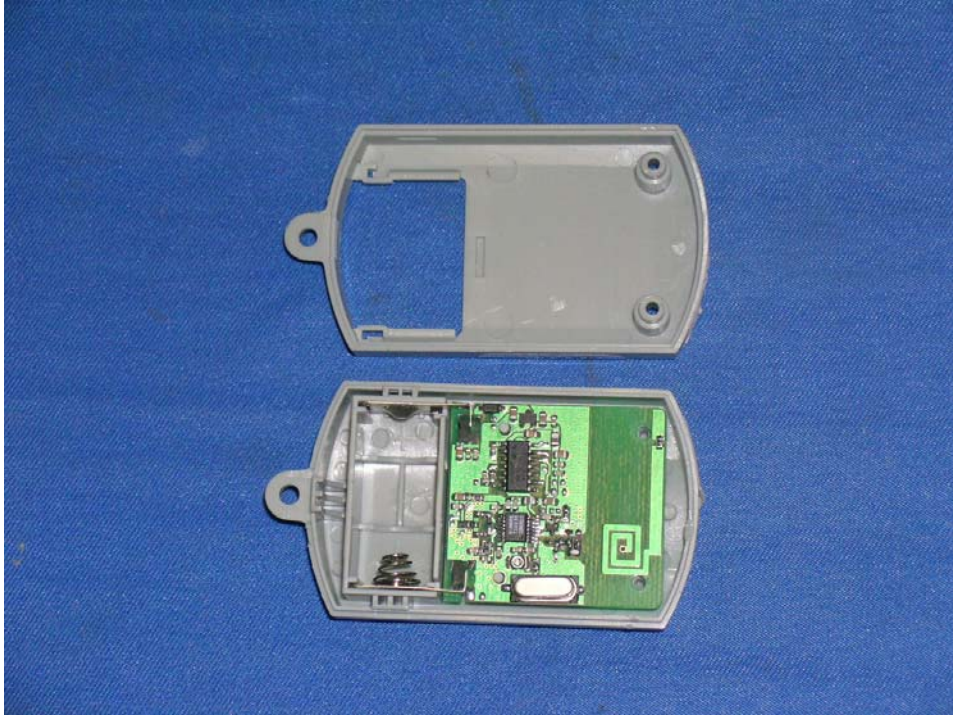

Test Setup

FCC ID : RB3DSP16022

Internal Photo - 1

Internal Photo - 2

Test Setup

FCC ID : RB3DSP16022

Internal Photo - 3