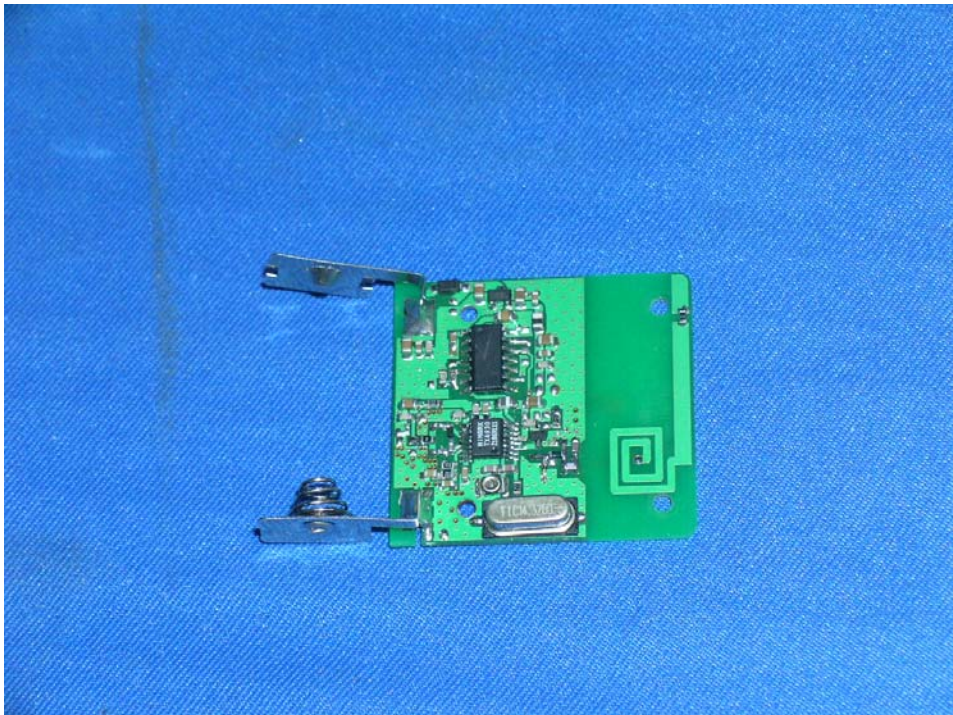

Test Setup

FCC ID : RB3DSP16022

Internal Photo - 1

Internal Photo - 2

Test Setup

FCC ID : RB3DSP16022

Internal Photo - 3