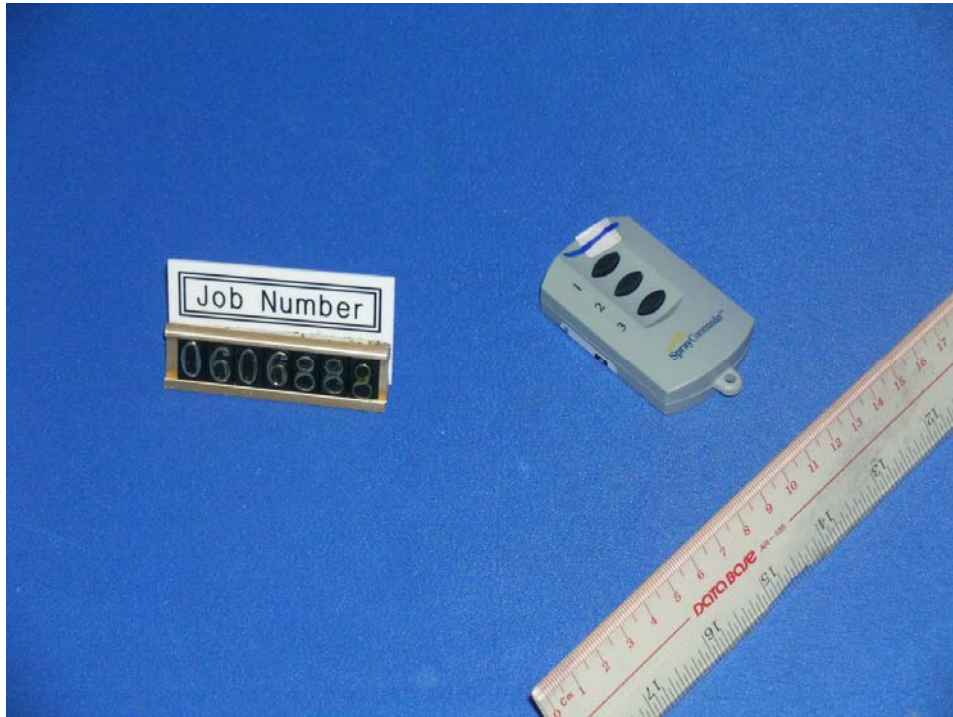

Test Setup

FCC ID : RB3DSP16022

External Photo - Front

External Photo - Rear