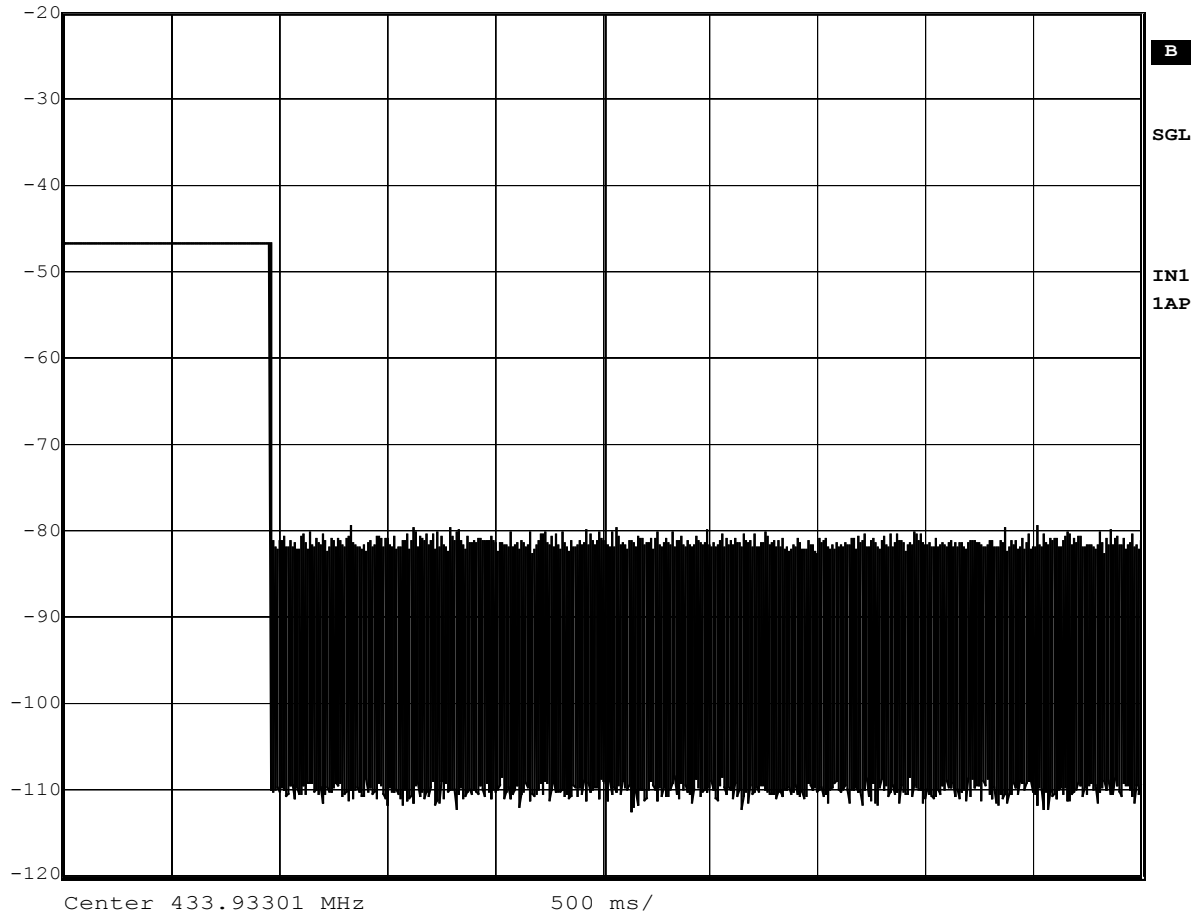

Ref Lvl -20 dBm
RBW 100 kHz RF Att 10 dB
VBW 100 kHz
SWT 5 s Unit dBm

Title: RB3-17010 WITHIN 1 SECOND OF BEING RELEASED SWITCH
Date: 6.APR.2004 05:14:54