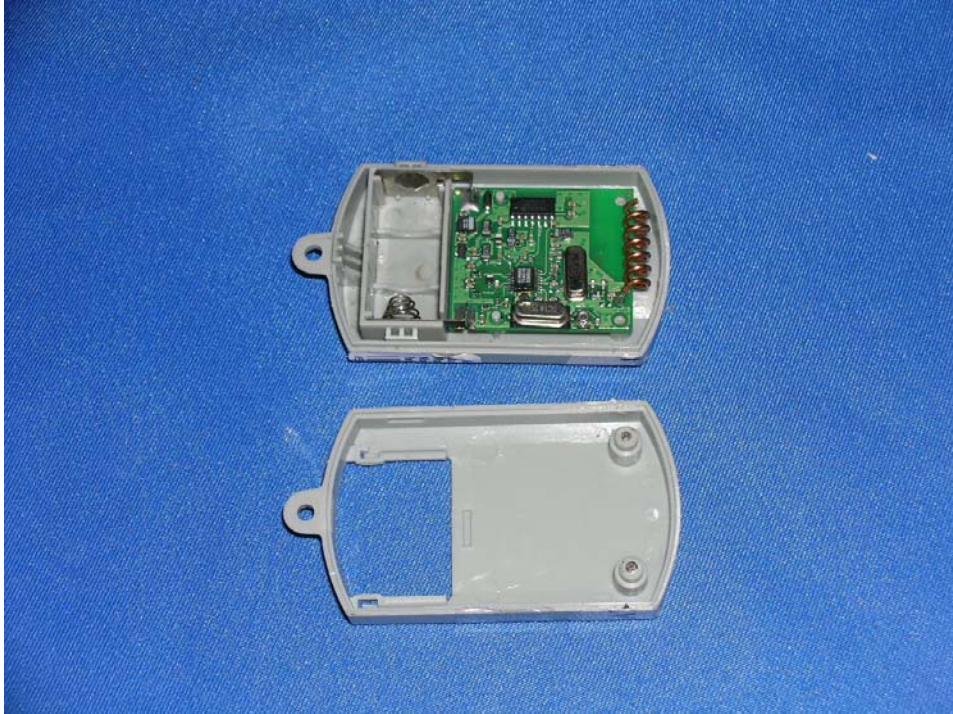

Test Setup

FCC ID : RB3-16011

Internal Photo - 1

Internal Photo - 2

Test Setup

FCC ID : RB3-16011

Internal Photo - 3