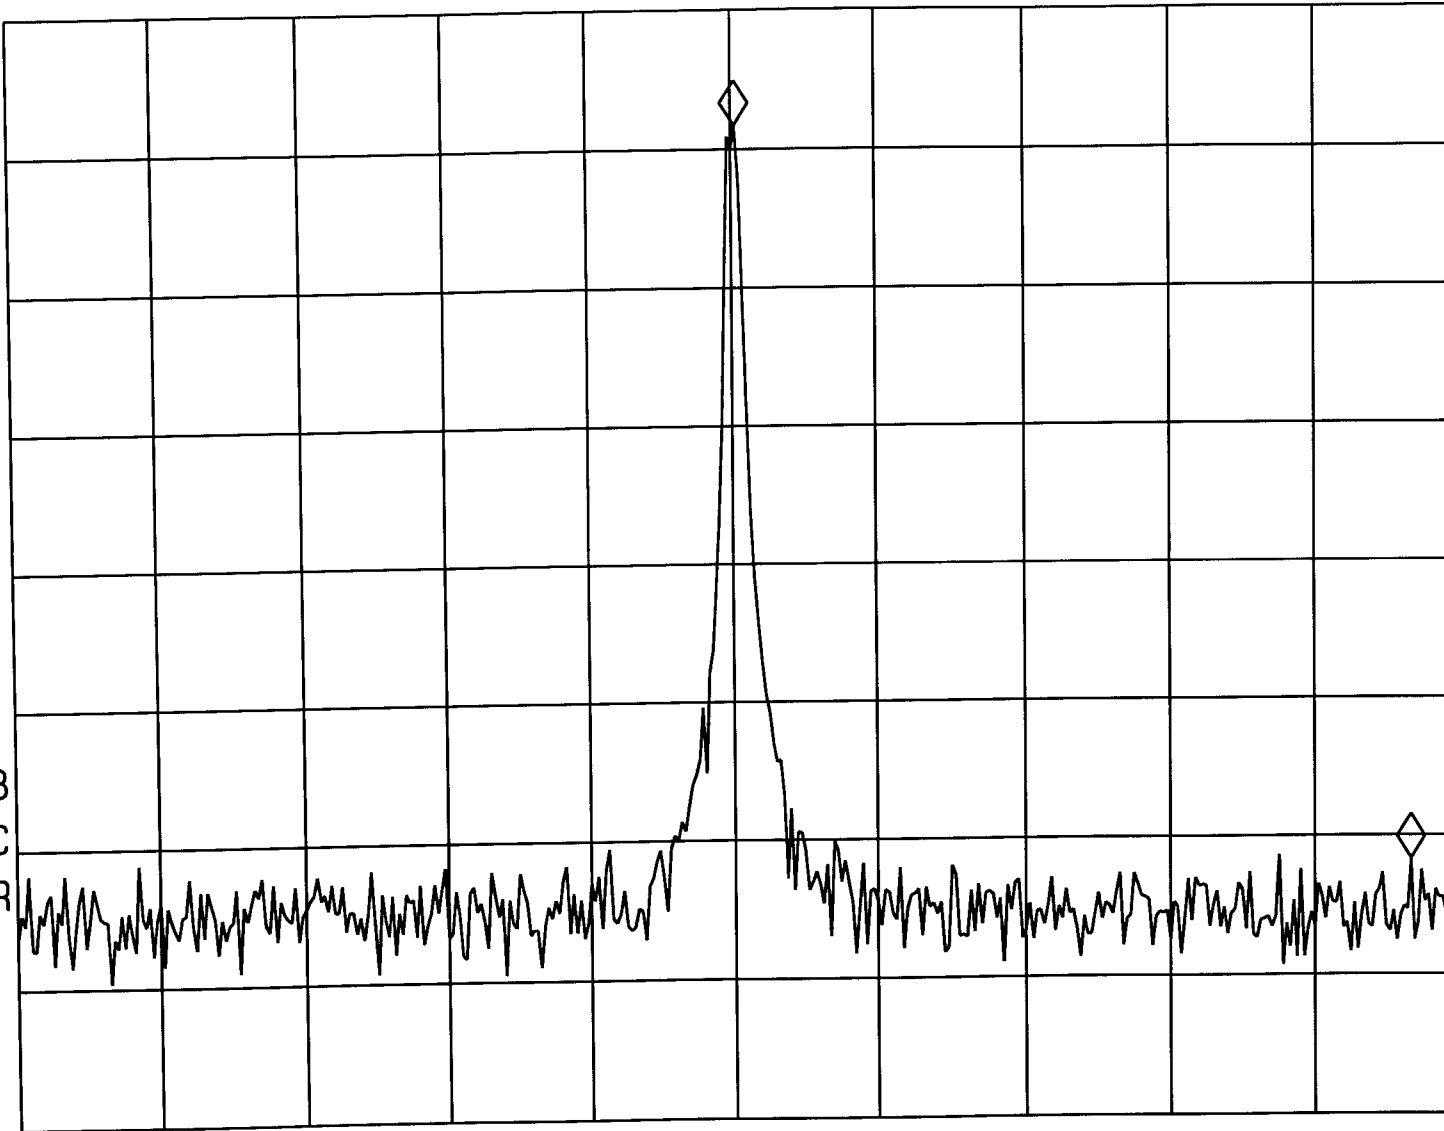

#RES BW 100 kHz

#VBW 100 kHz

STOP 930.00 MHz

SWP 20.0 msec

hp

MKR 13.95 MHz

REF -20.0 dBm

AT 10 dB

-53.41 dB

PEAK

LOG

10  
dB/

VA SB  
SC FC  
CORR

START 900.00 MHz

STOP 930.00 MHz

#RES BW 100 kHz