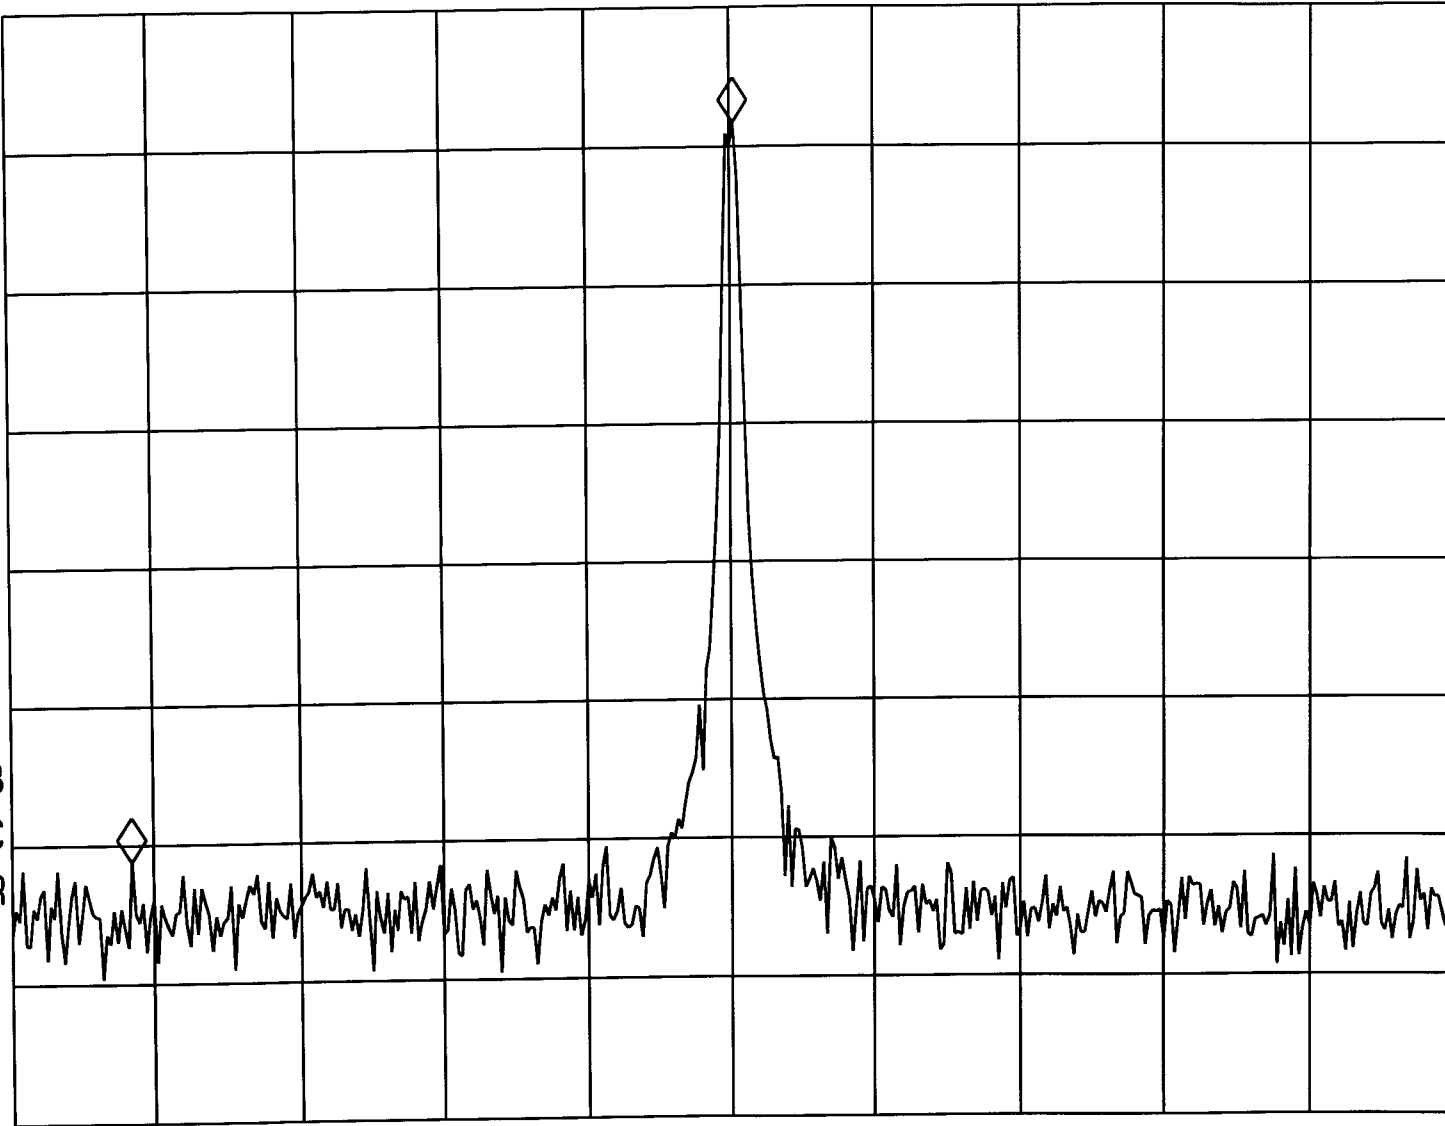

hp

REF -20.0 dBm

AT 10 dB

MKR -12.53 MHz

-52.95 dB

PEAK  
LOG  
10  
dB/

VA SB  
SC FC  
CORR

START 900.00 MHz

#RES BW 100 kHz

#VBW 100 kHz

STOP 930.00 MHz

SWP 20.0 msec

hp

MKR 13.95 MHz

REF -20.0 dBm

AT 10 dB

-53.41 dB

PEAK

LOG

10  
dB/

VA SB  
SC FC  
CORR

START 900.00 MHz

STOP 930.00 MHz

#RES BW 100 kHz