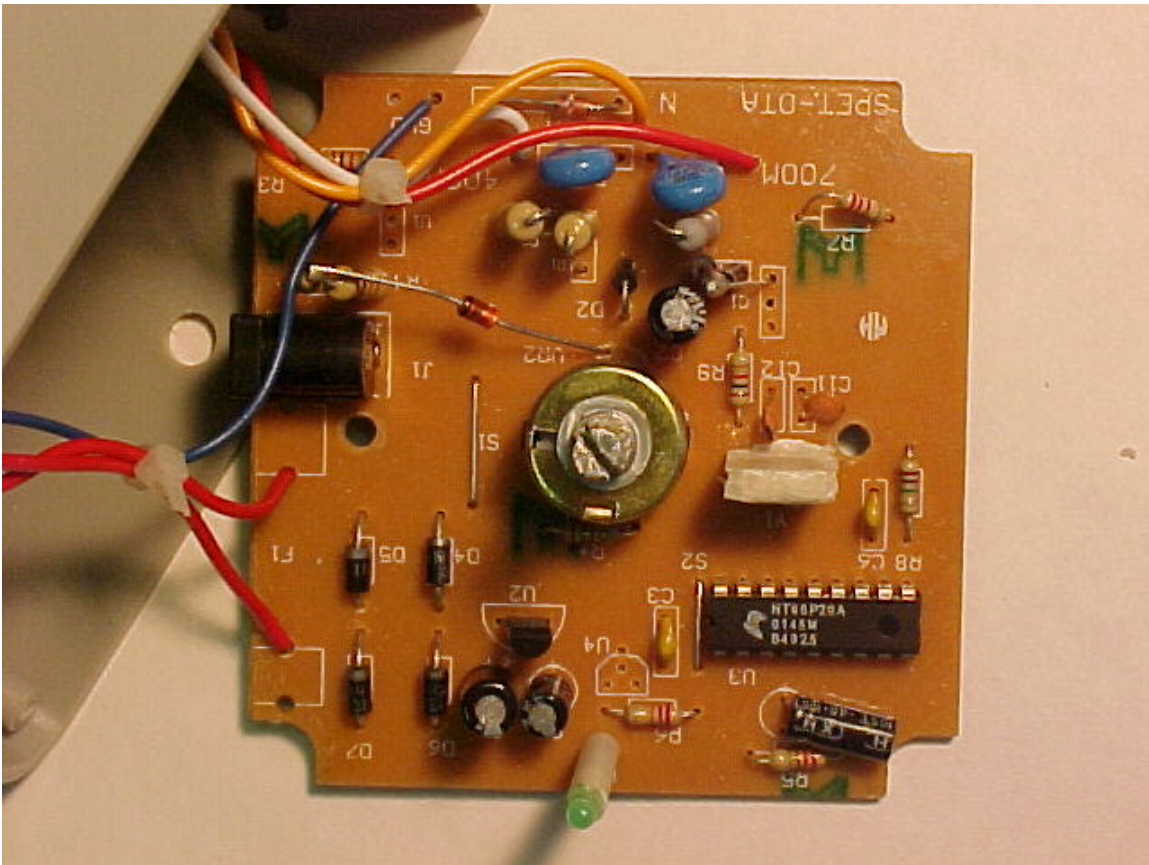

Multivet International, Inc.

**10kHz Transmitter for Dog and Cat Training
Virtual Fence System**

FCC ID#: RB3-13201

Photo Seven – Internal

Open for Inspection

Multivet International, Inc.

10kHz Transmitter for Dog and Cat Training
Virtual Fence System

FCC ID#: RB3-13201

Photo Eight – Internal

PCB Close-up, Component Side

Multivet International, Inc.

**10kHz Transmitter for Dog and Cat Training
Virtual Fence System**

FCC ID#: RB3-13201

Photo Nine – Internal

PCB Close-up, Flip Side

Multivet International, Inc.

10kHz Transmitter for Dog and Cat Training
Virtual Fence System

FCC ID#: RB3-13201

Photo Ten – Internal

Antenna Connections to PCB