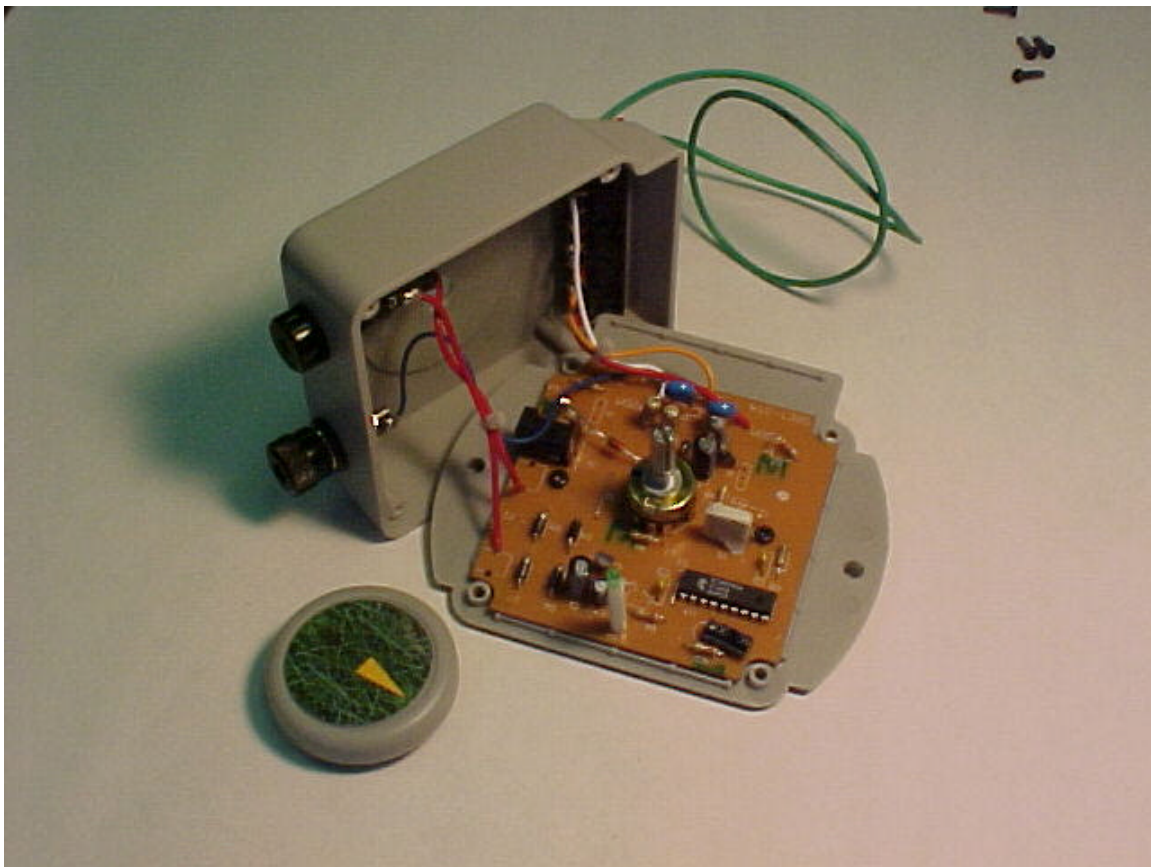

Multivet International, Inc.

**10kHz Transmitter for Dog and Cat Training
Virtual Fence System**

FCC ID#: RB3-13201

Photo Seven – Internal

Open for Inspection

Multivet International, Inc.

10kHz Transmitter for Dog and Cat Training
Virtual Fence System

FCC ID#: RB3-13201

Photo Eight – Internal

PCB Close-up, Component Side

Multivet International, Inc.

**10kHz Transmitter for Dog and Cat Training
Virtual Fence System**

FCC ID#: RB3-13201

Photo Nine – Internal

PCB Close-up, Flip Side

Multivet International, Inc.

10kHz Transmitter for Dog and Cat Training
Virtual Fence System

FCC ID#: RB3-13201

Photo Ten – Internal

Antenna Connections to PCB