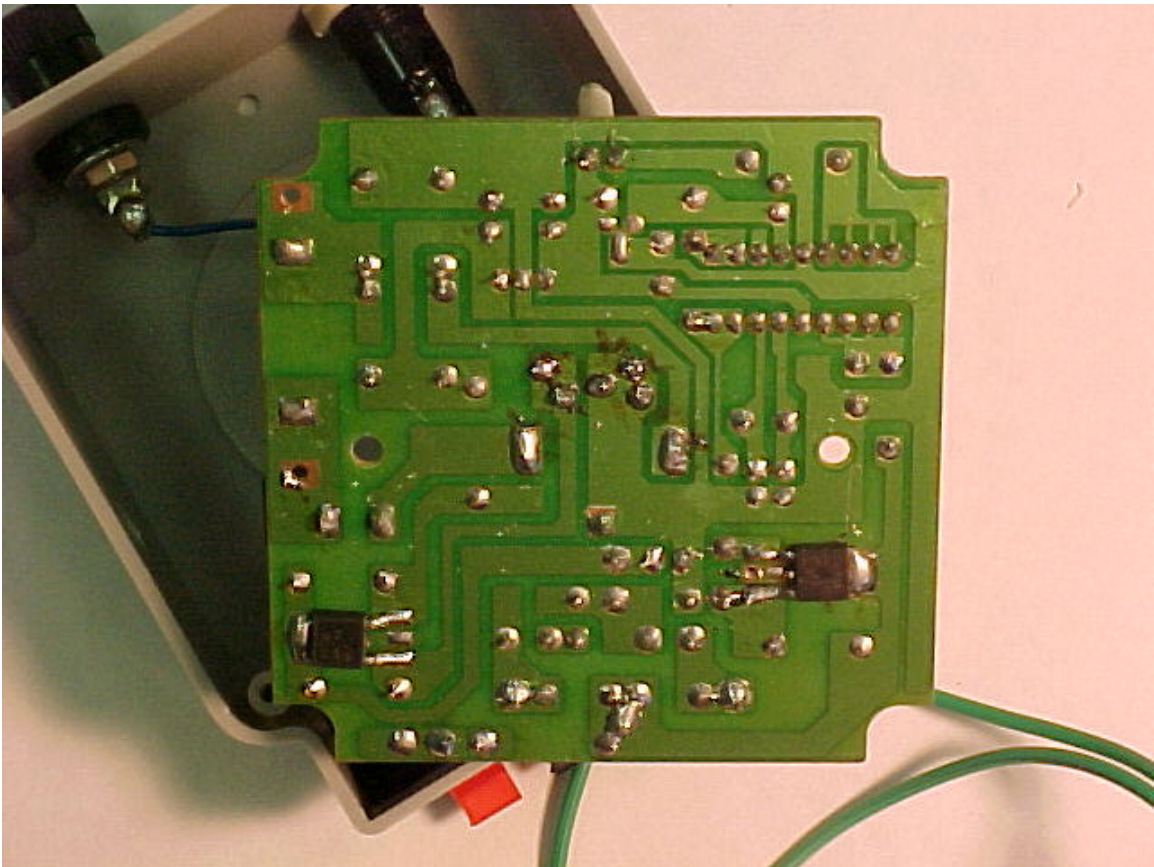

Multivet International, Inc.

**10kHz Transmitter for Dog and Cat Training
Virtual Fence System**

FCC ID#: RB3-13201

Photo Seven – Internal

Open for Inspection

Multivet International, Inc.

10kHz Transmitter for Dog and Cat Training
Virtual Fence System

FCC ID#: RB3-13201

Photo Eight – Internal

PCB Close-up, Component Side

Multivet International, Inc.

**10kHz Transmitter for Dog and Cat Training
Virtual Fence System**

FCC ID#: RB3-13201

Photo Nine – Internal

PCB Close-up, Flip Side

Multivet International, Inc.

10kHz Transmitter for Dog and Cat Training
Virtual Fence System

FCC ID#: RB3-13201

Photo Ten – Internal

Antenna Connections to PCB