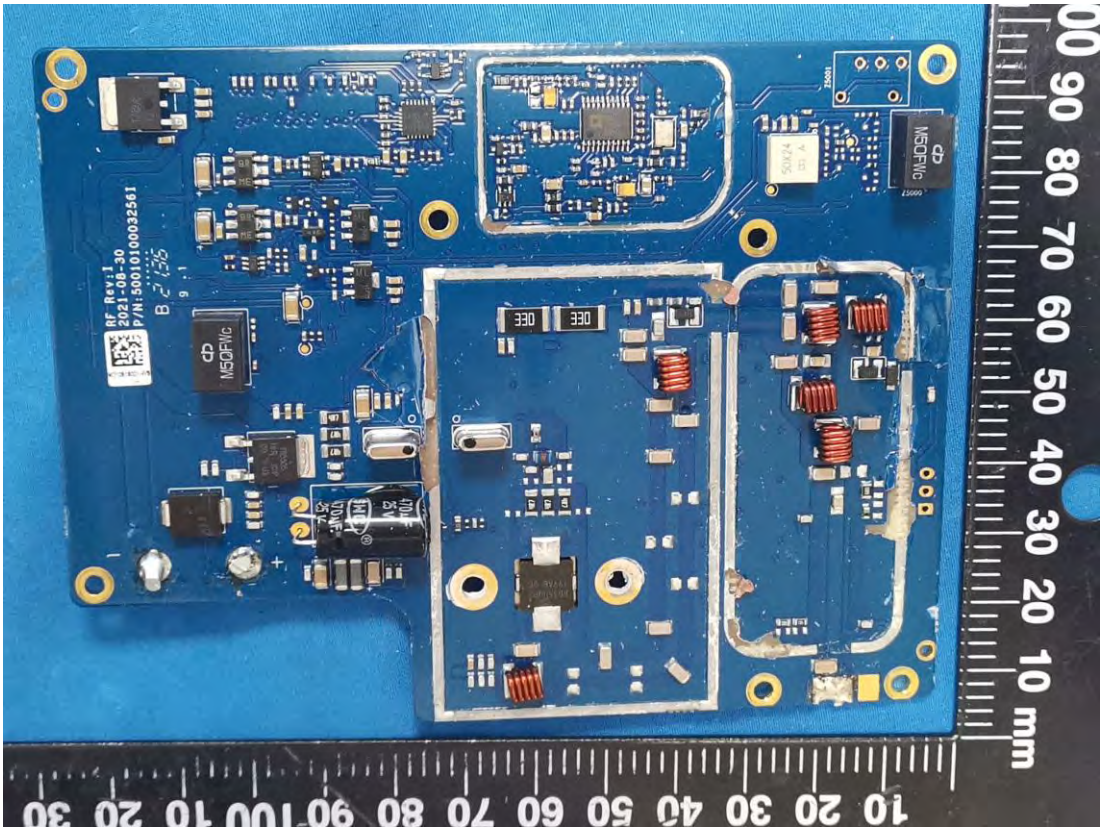

EXHIBIT C - EUT INTERNAL PHOTOGRAPHS

Model: RS20S/V20S

Internal GNSS Antenna

Internal GNSS Antenna

MCU Board

GNSS Module

MIC Baord

NMEA2K System
Connect Cable

RF Board

Model: LINK-6S