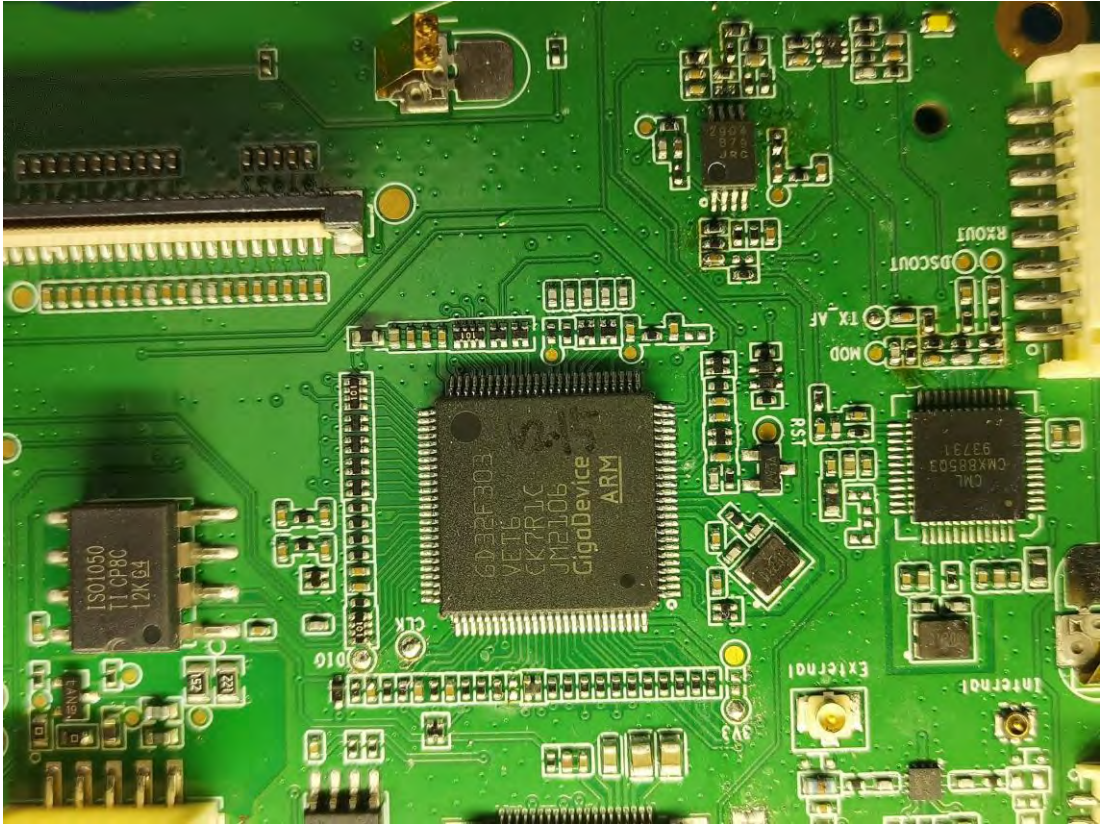

EXHIBIT C - EUT INTERNAL PHOTOGRAPHS

Model: RS20S/V20S

Internal GNSS Antenna

Internal GNSS Antenna

MCU Board

GNSS Module

MIC Baord

NMEA2K System
Connect Cable

RF Board

Model: LINK-6S