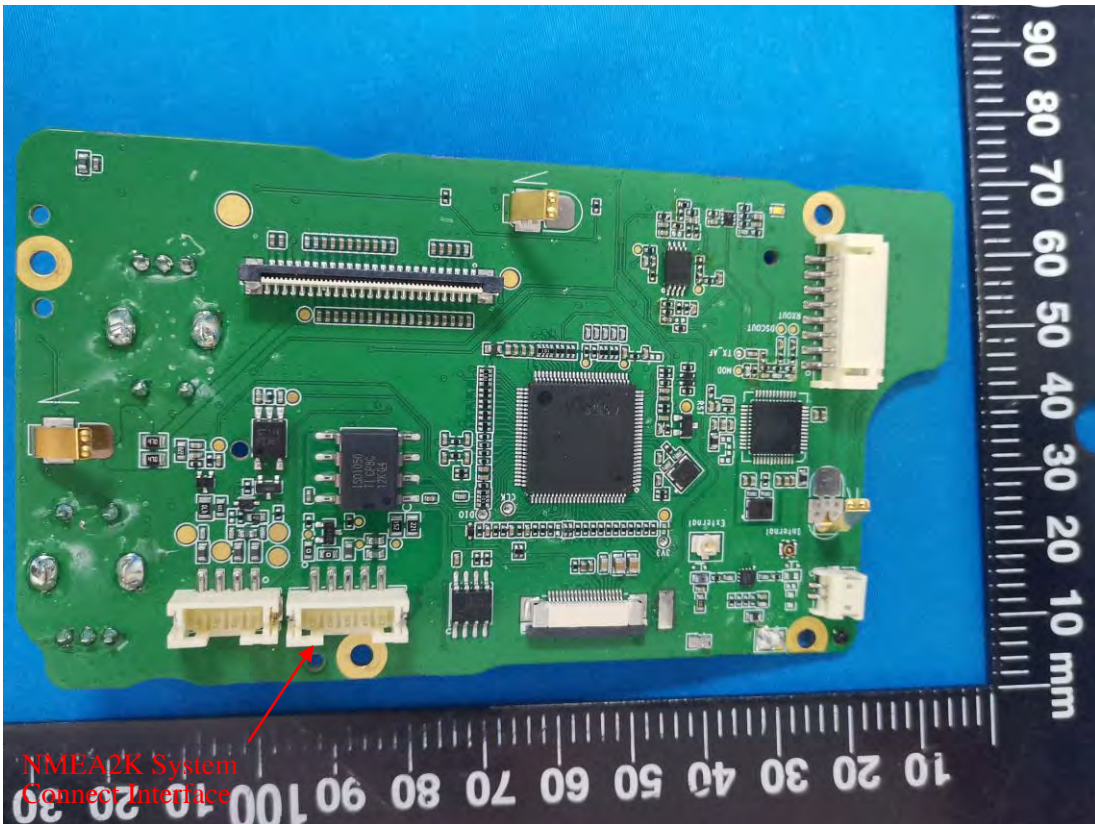

EXHIBIT C - EUT INTERNAL PHOTOGRAPHS

Model: RS20S/V20S

Internal GNSS Antenna

Internal GNSS Antenna

MCU Board

GNSS Module

MIC Baord

NMEA2K System
Connect Cable

RF Board

Model: LINK-6S