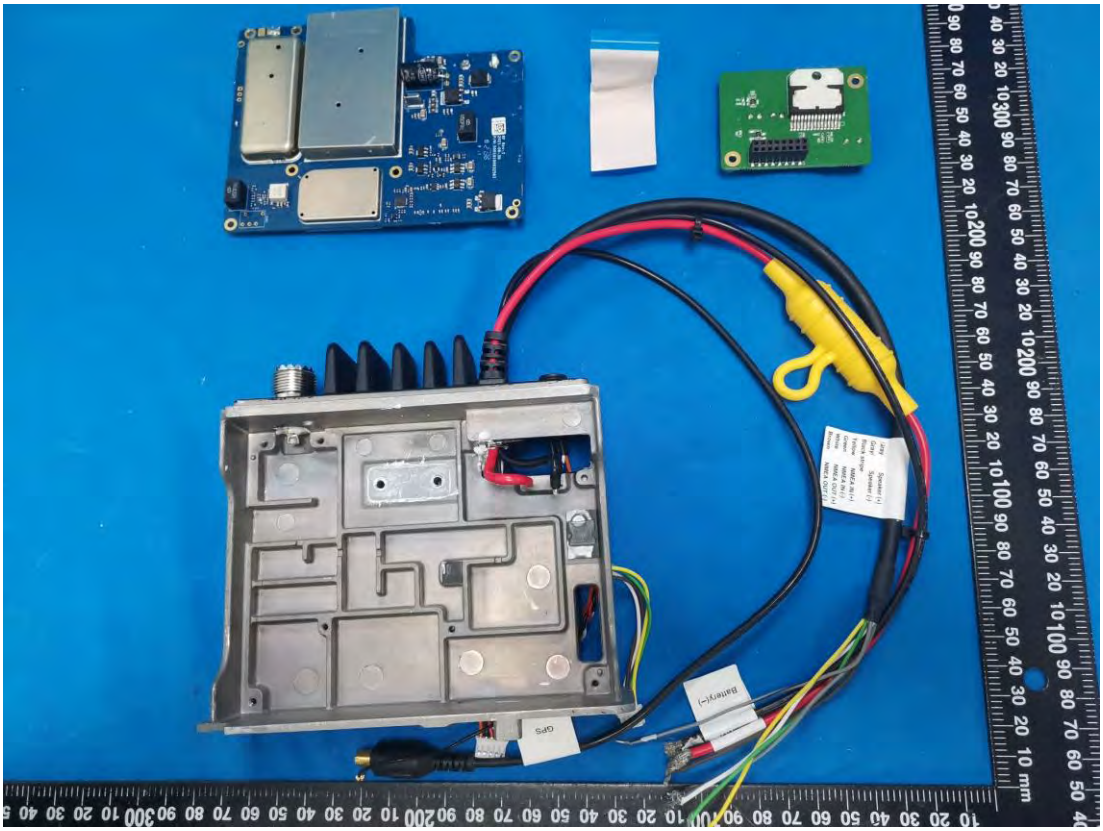

EXHIBIT C - EUT INTERNAL PHOTOGRAPHS

Model: RS20S/V20S

Internal GNSS Antenna

Internal GNSS Antenna

MCU Board

GNSS Module

MIC Baord

NMEA2K System
Connect Cable

RF Board

Model: LINK-6S