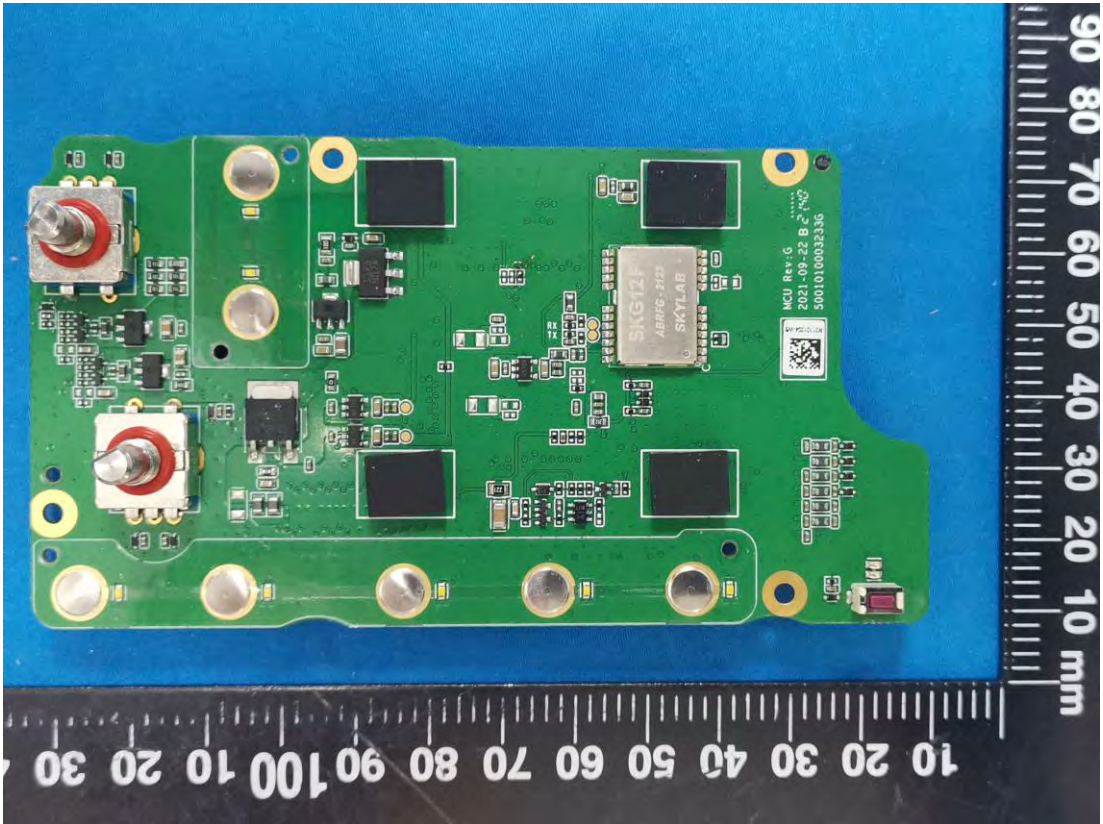

EXHIBIT C - EUT INTERNAL PHOTOGRAPHS

Model: RS20S/V20S

Internal GNSS Antenna

Internal GNSS Antenna

MCU Board

GNSS Module

MIC Baord

NMEA2K System
Connect Cable

RF Board

Model: LINK-6S