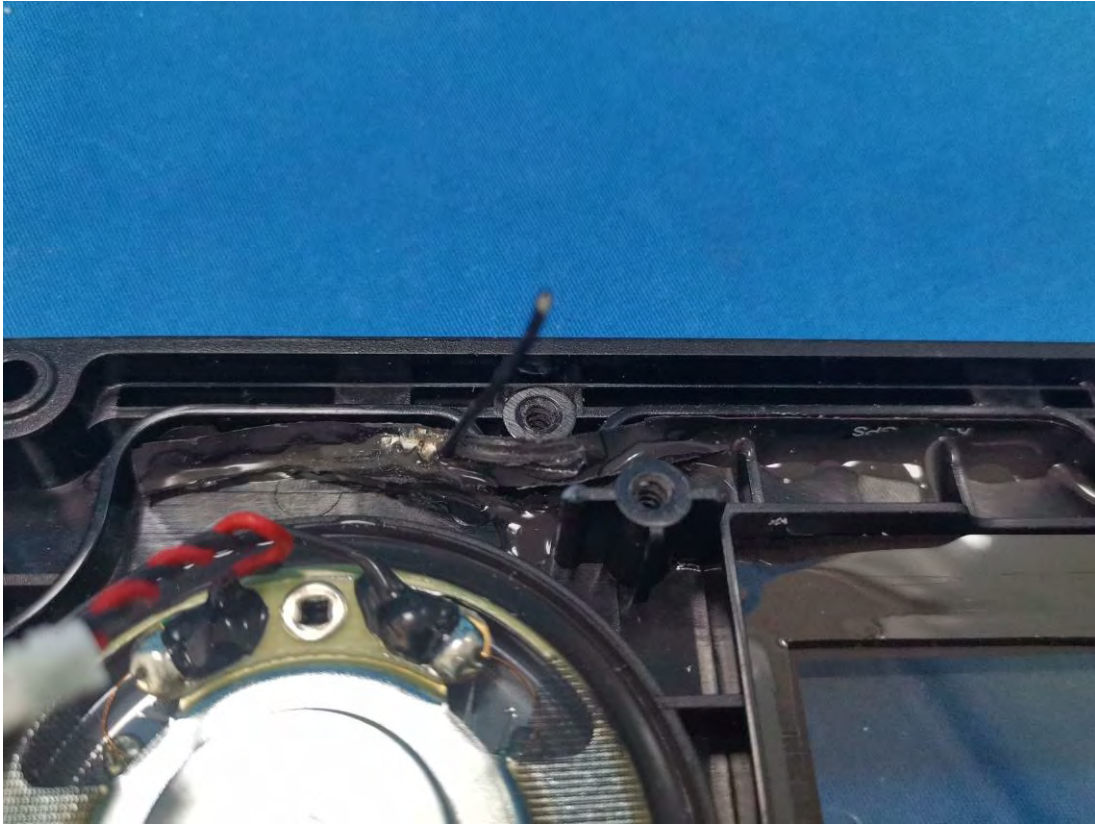

EXHIBIT C - EUT INTERNAL PHOTOGRAPHS

Model: RS20S/V20S

Internal GNSS Antenna

Internal GNSS Antenna

MCU Board

GNSS Module

MIC Baord

NMEA2K System
Connect Cable