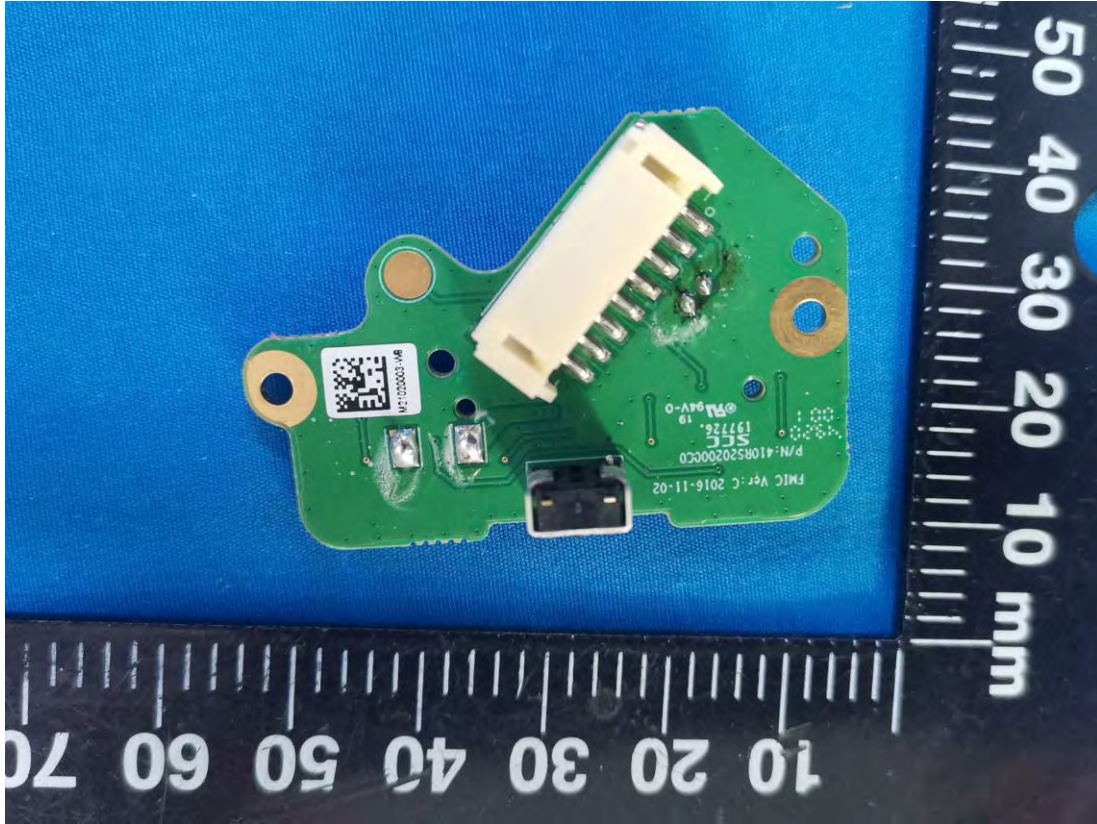

EXHIBIT C - EUT INTERNAL PHOTOGRAPHS

Model: RS20S/V20S

Internal GNSS Antenna

Internal GNSS Antenna

MCU Board

GNSS Module

MIC Baord

NMEA2K System
Connect Cable

RF Board

Model: LINK-6S