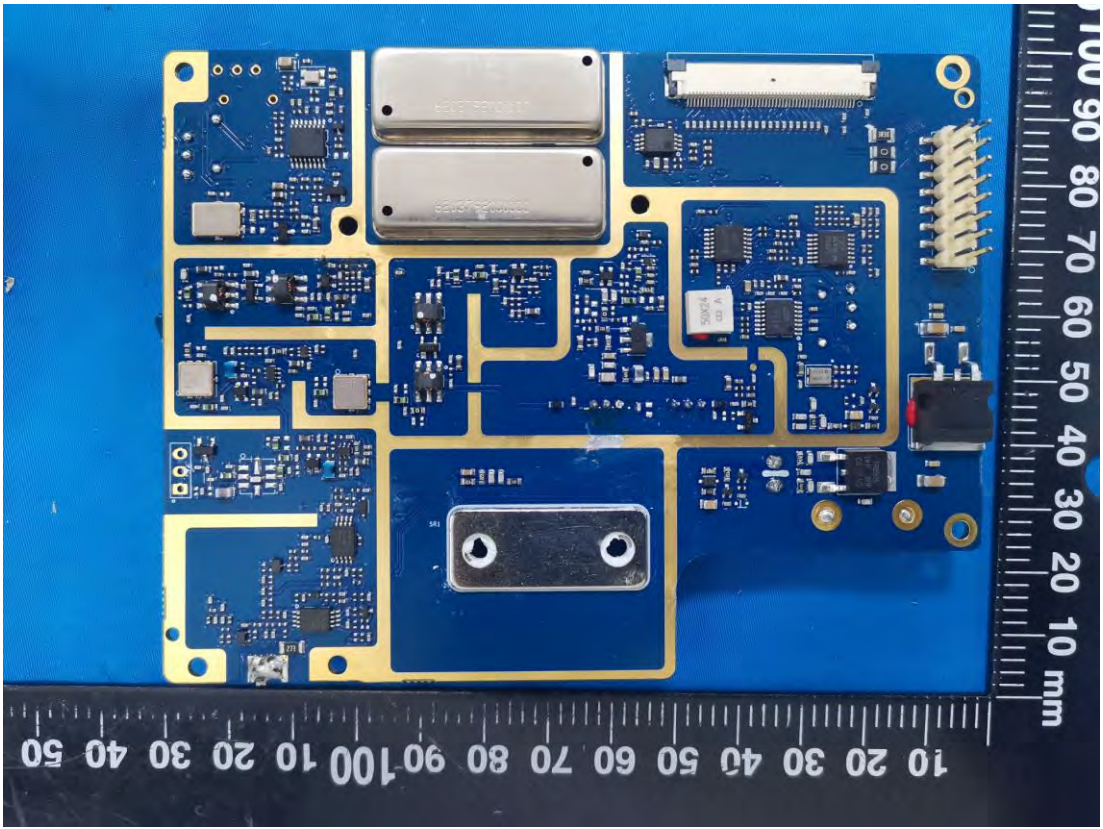

EXHIBIT C - EUT INTERNAL PHOTOGRAPHS

Model: RS20S/V20S

Internal GNSS Antenna

Internal GNSS Antenna

MCU Board

GNSS Module

MIC Baord

NMEA2K System
Connect Cable

RF Board

Model: LINK-6S