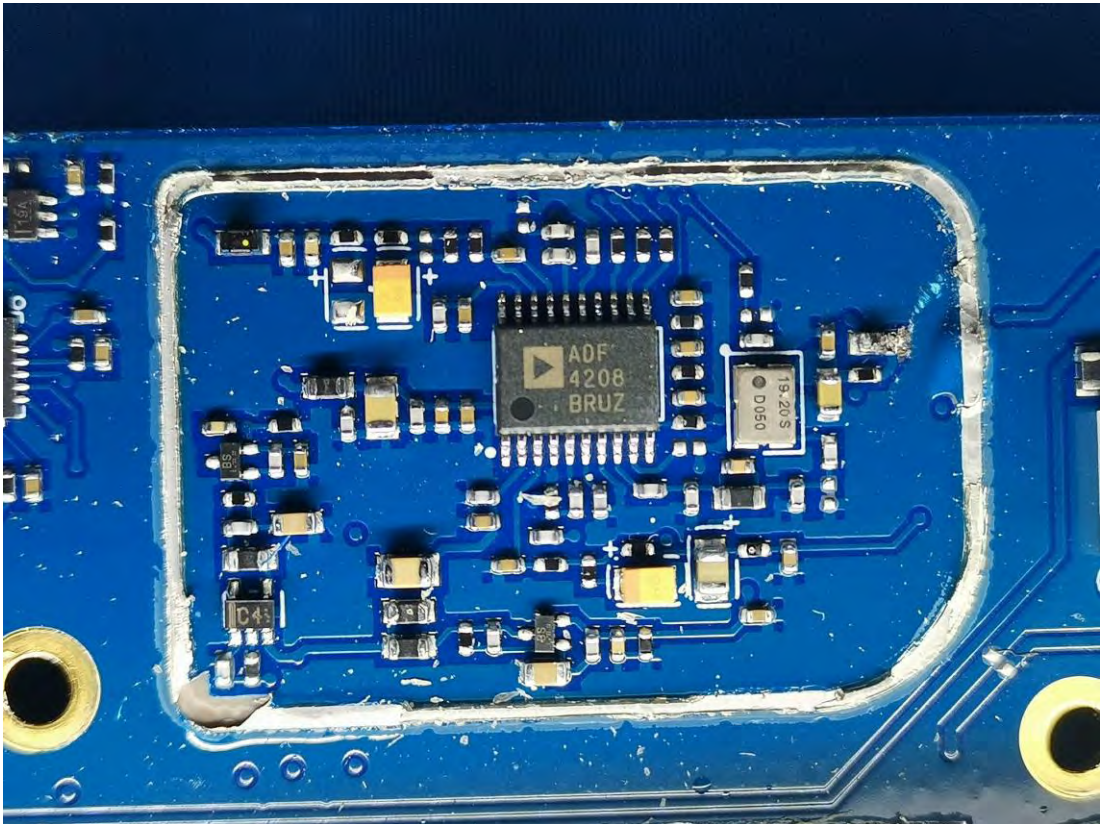

EXHIBIT C - EUT INTERNAL PHOTOGRAPHS

Model: RS20S/V20S

Internal GNSS Antenna

Internal GNSS Antenna

MCU Board

GNSS Module

MIC Baord

NMEA2K System
Connect Cable

RF Board

Model: LINK-6S