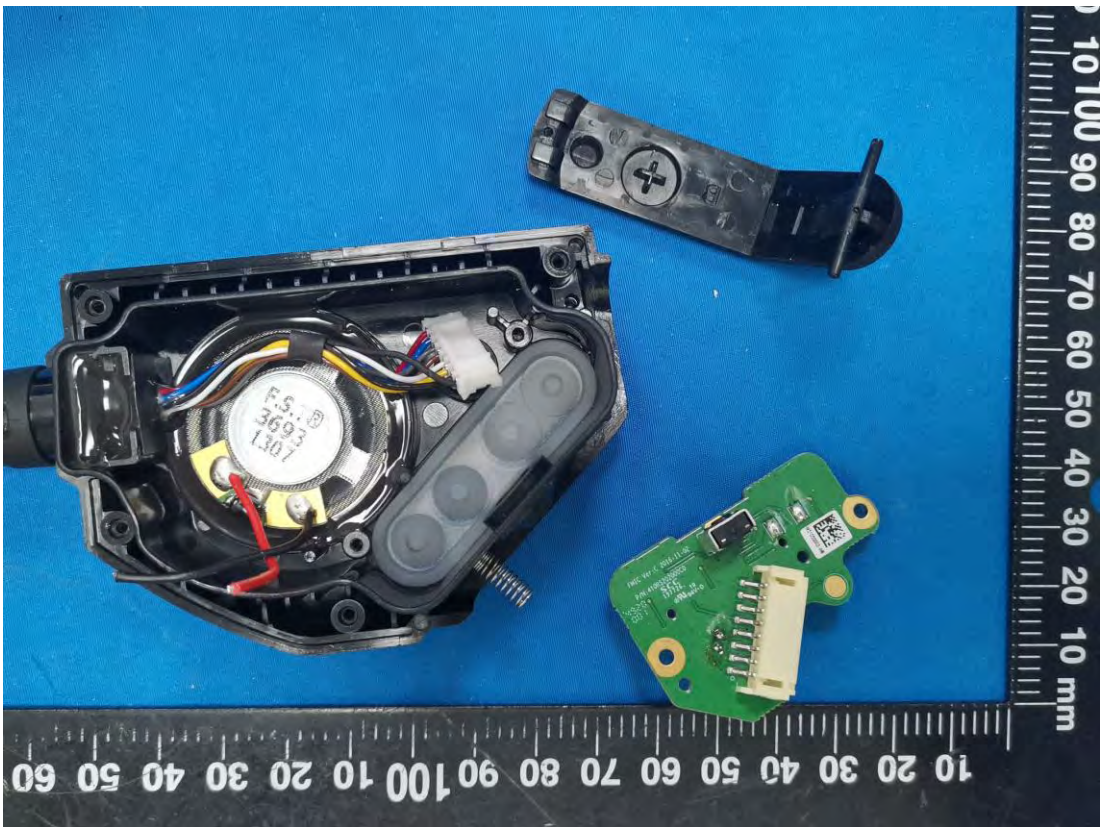

EXHIBIT C - EUT INTERNAL PHOTOGRAPHS

Model: RS20S/V20S

Internal GNSS Antenna

Internal GNSS Antenna

MCU Board

GNSS Module

MIC Baord

NMEA2K System
Connect Cable

RF Board

Model: LINK-6S