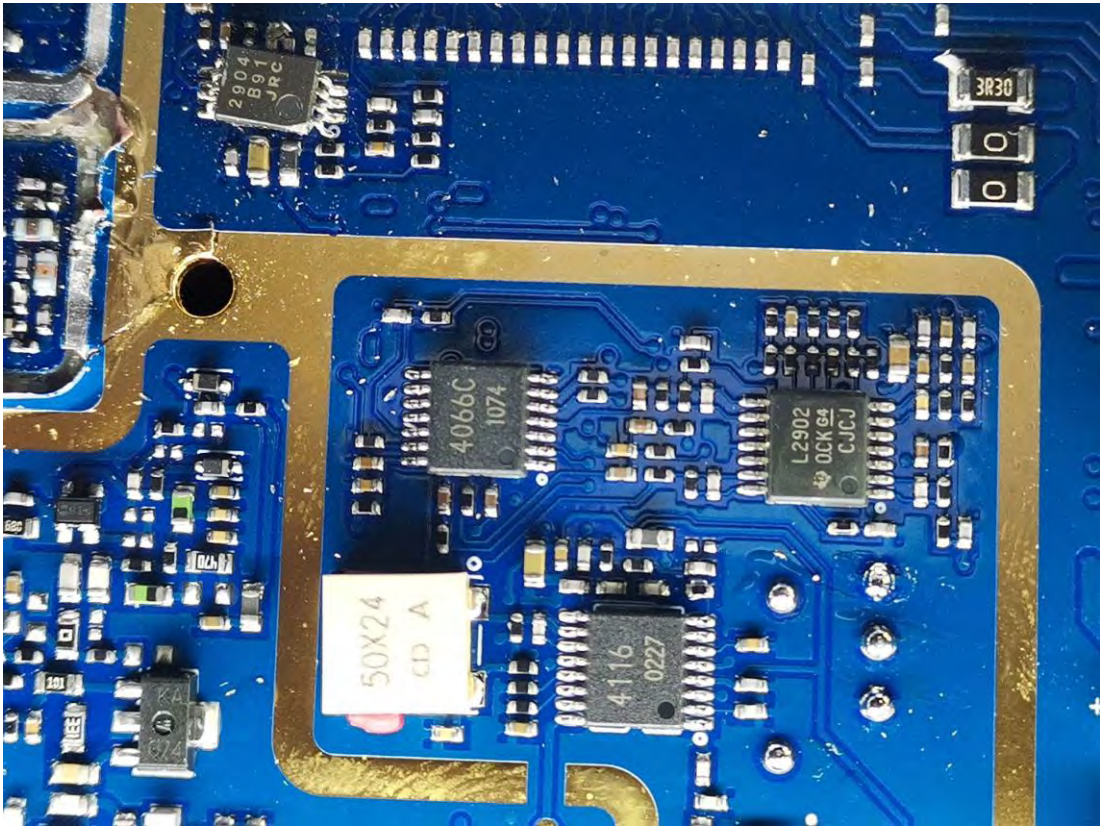

EXHIBIT C - EUT INTERNAL PHOTOGRAPHS

Model: RS20S/V20S

Internal GNSS Antenna

Internal GNSS Antenna

MCU Board

GNSS Module

MIC Baord

NMEA2K System
Connect Cable

RF Board

Model: LINK-6S