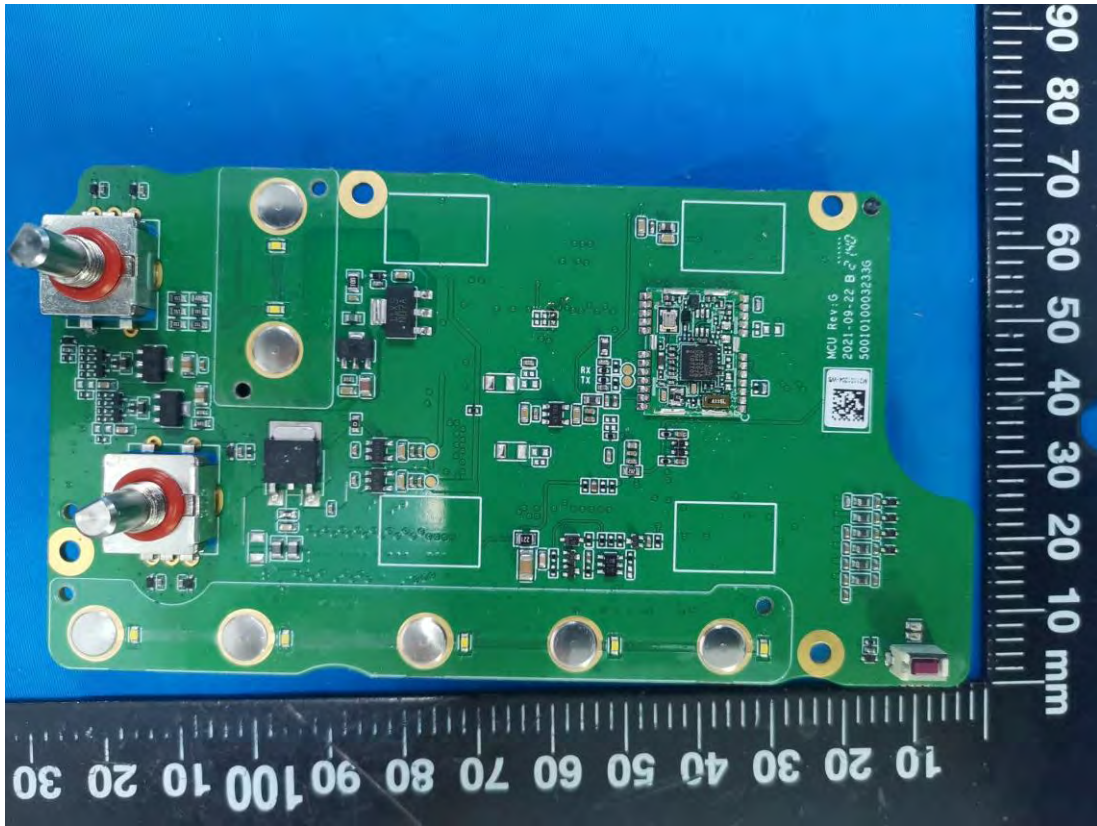

EXHIBIT C - EUT INTERNAL PHOTOGRAPHS

Model: RS20S/V20S

Internal GNSS Antenna

Internal GNSS Antenna

MCU Board

GNSS Module

MIC Baord

NMEA2K System
Connect Cable

RF Board

Model: LINK-6S