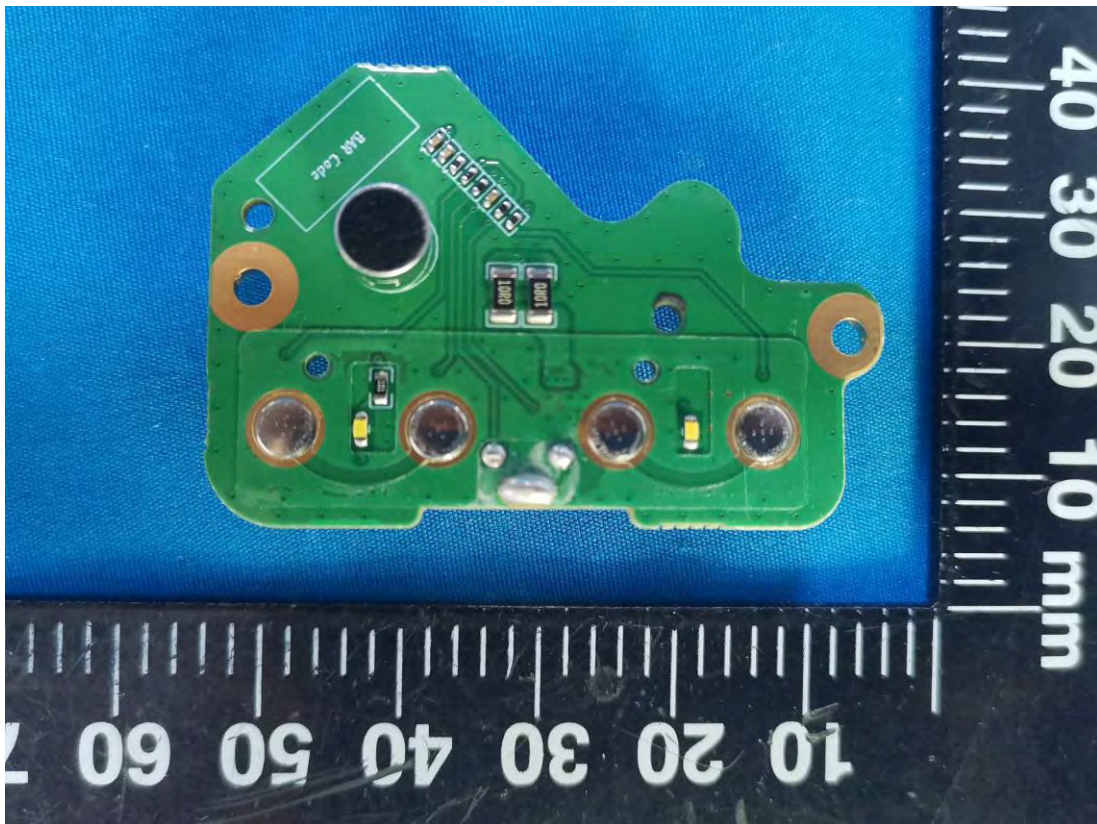

EXHIBIT C - EUT INTERNAL PHOTOGRAPHS

Model: RS20S/V20S

Internal GNSS Antenna

Internal GNSS Antenna

MCU Board

GNSS Module

MIC Baord

NMEA2K System
Connect Cable

RF Board

Model: LINK-6S