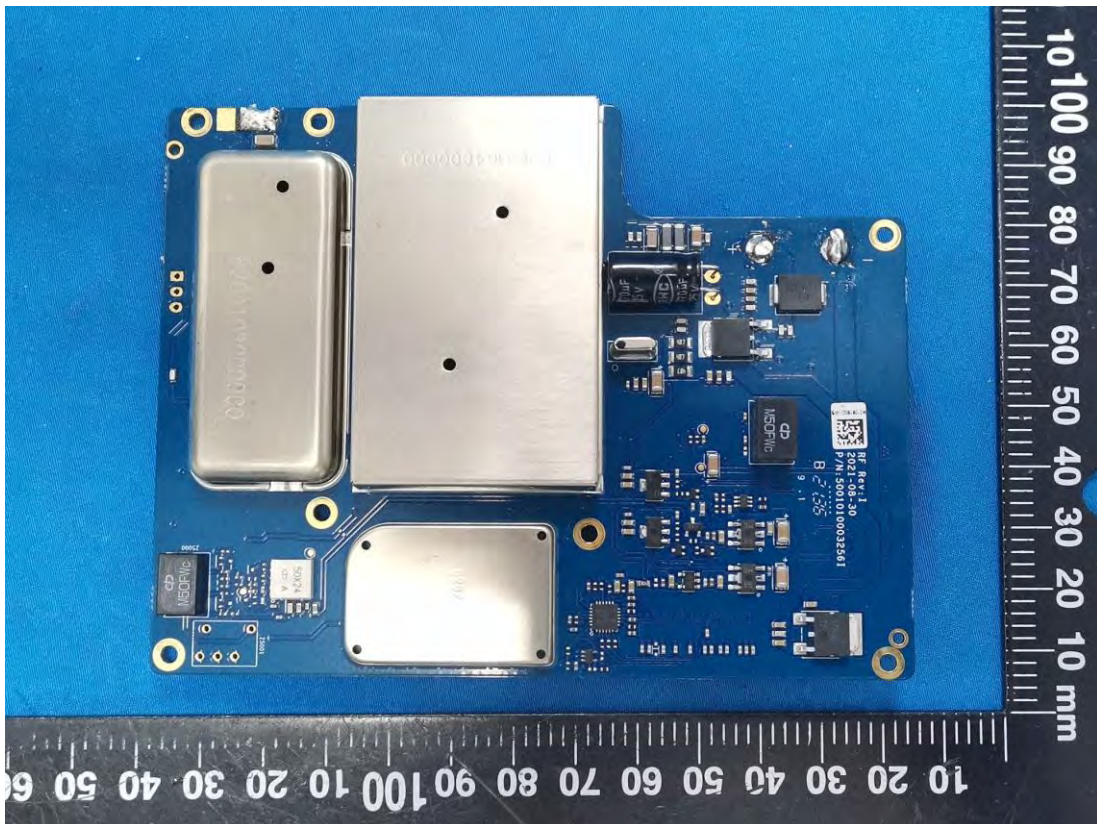

EXHIBIT C - EUT INTERNAL PHOTOGRAPHS

Model: RS20S/V20S

Internal GNSS Antenna

Internal GNSS Antenna

MCU Board

GNSS Module

MIC Baord

NMEA2K System
Connect Cable

RF Board

Model: LINK-6S