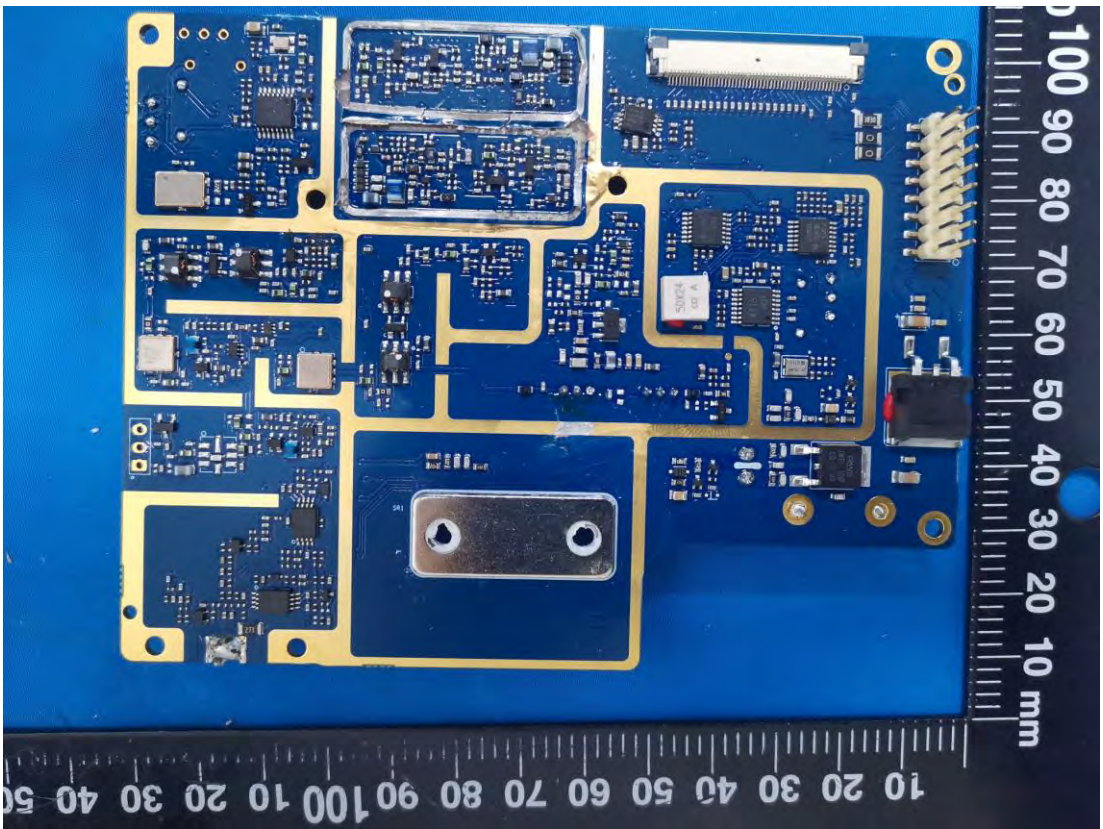

EXHIBIT C - EUT INTERNAL PHOTOGRAPHS

Model: RS20S/V20S

Internal GNSS Antenna

Internal GNSS Antenna

MCU Board

GNSS Module

MIC Baord

NMEA2K System
Connect Cable

RF Board

Model: LINK-6S