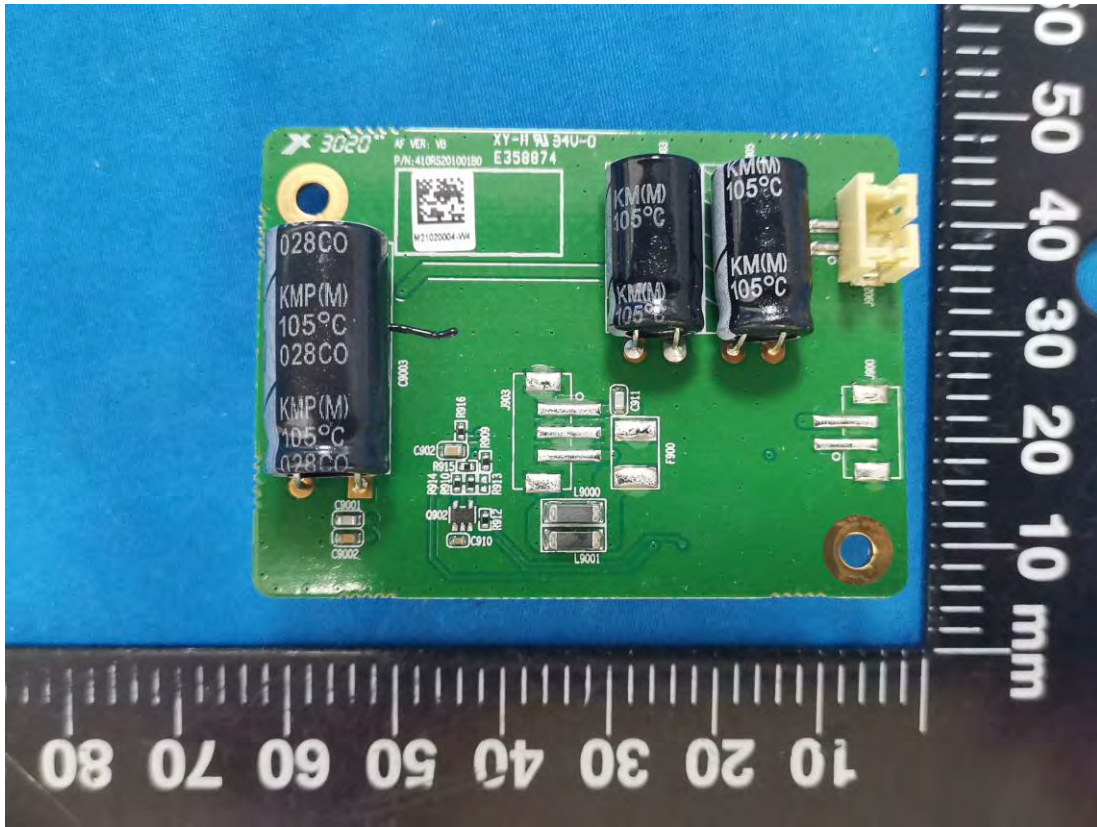

EXHIBIT C - EUT INTERNAL PHOTOGRAPHS

Model: RS20S/V20S

Internal GNSS Antenna

Internal GNSS Antenna

MCU Board

GNSS Module

MIC Baord

NMEA2K System
Connect Cable

RF Board

Model: LINK-6S