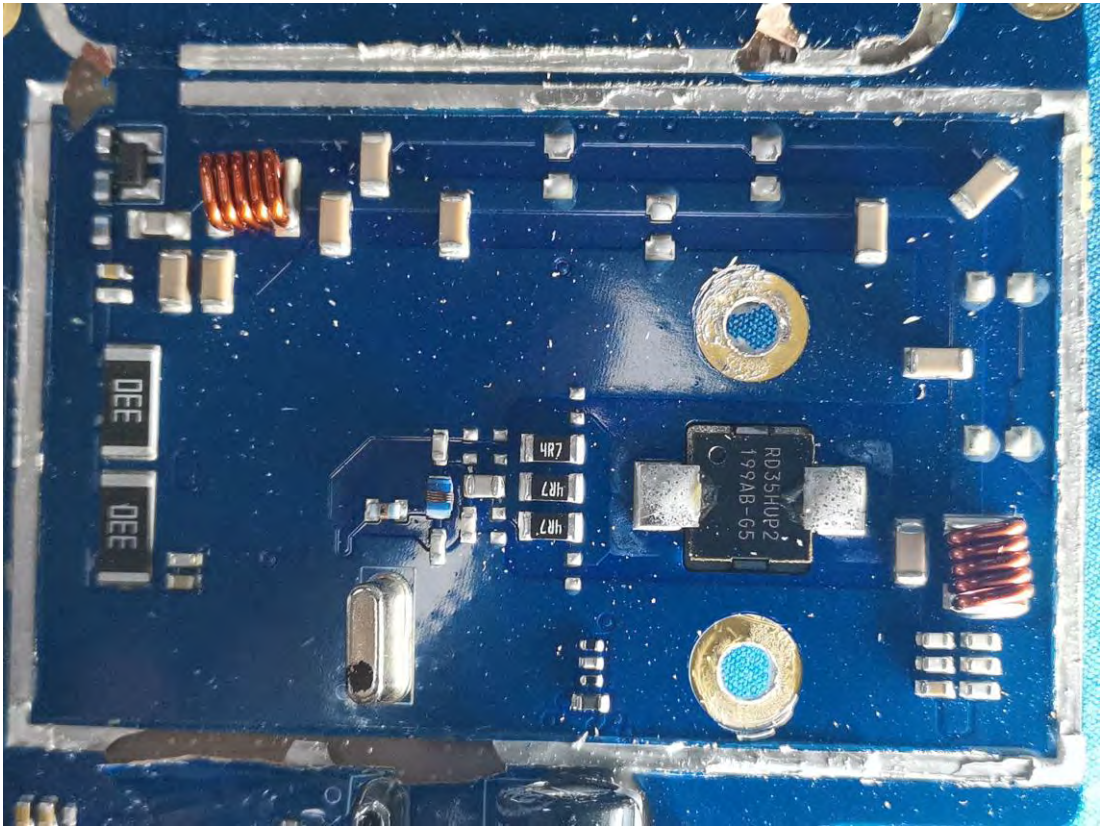

EXHIBIT C - EUT INTERNAL PHOTOGRAPHS

Model: RS20S/V20S

Internal GNSS Antenna

Internal GNSS Antenna

MCU Board

GNSS Module

MIC Baord

NMEA2K System
Connect Cable

RF Board

Model: LINK-6S