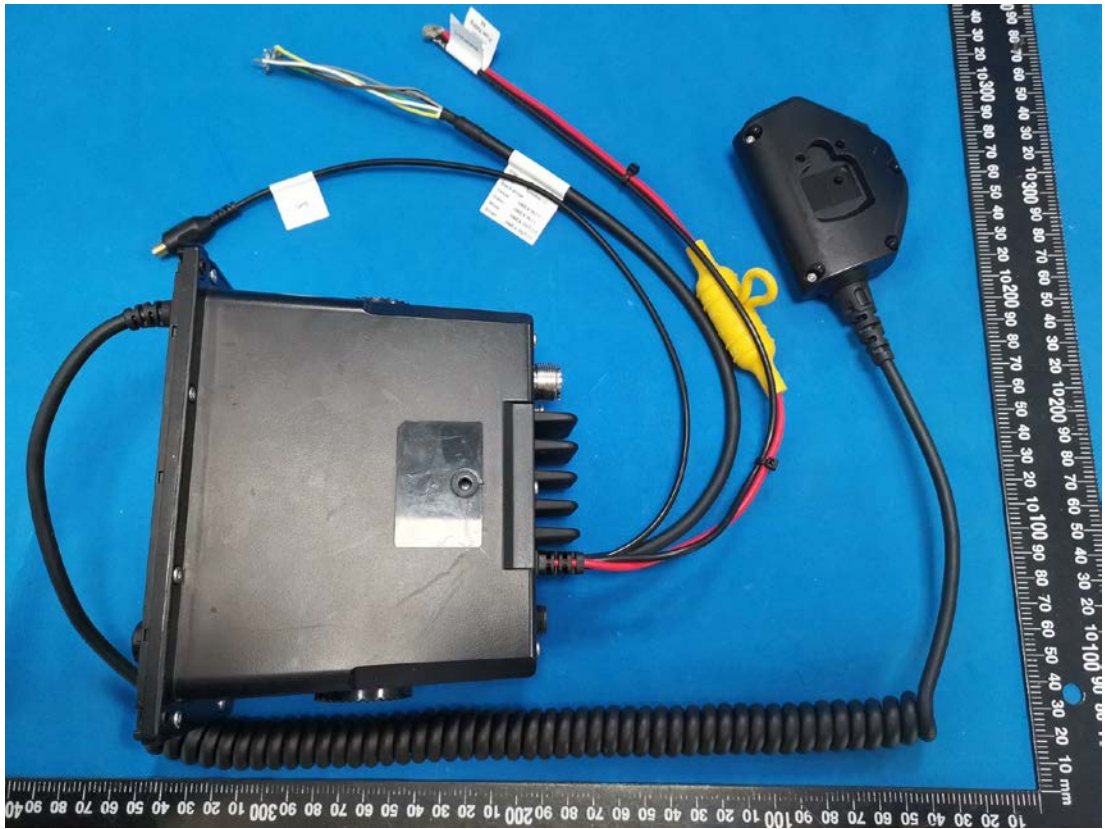

EXHIBIT B - EUT EXTERNAL PHOTOGRAPHS

Model: RS20S

VHF Antenna Port

NMEA2K System Port

External GNSS Antenna Port

MIC

Model: LINK-6S

Model: V20S