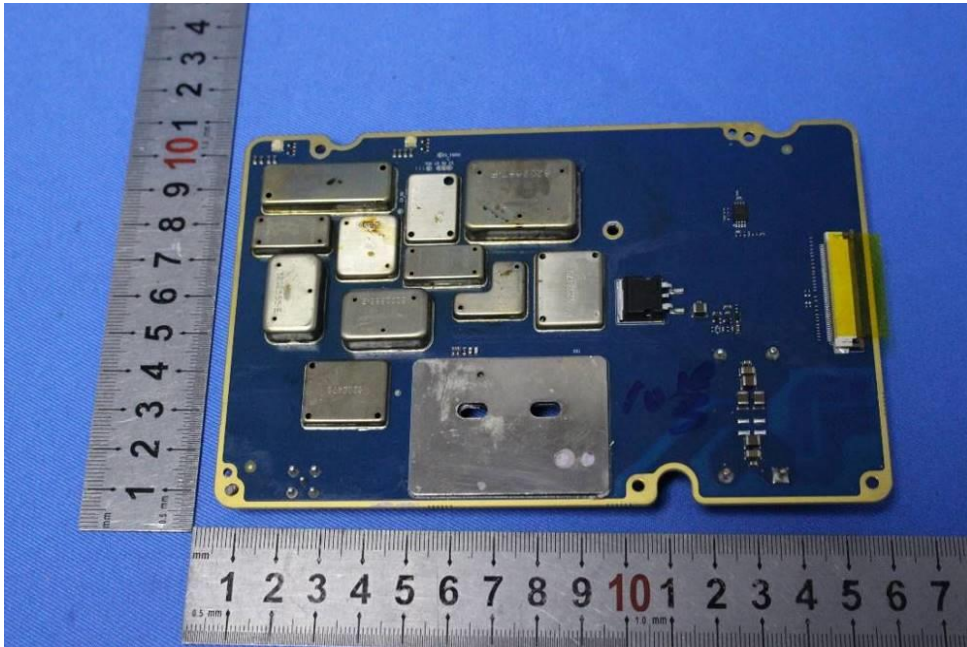

Internal Photos for SZEM2103002197CR

FCC ID: RAYVHFNRS2A

1 EUT Constructional Details

VHF/DSC Board

AIS Tx Board