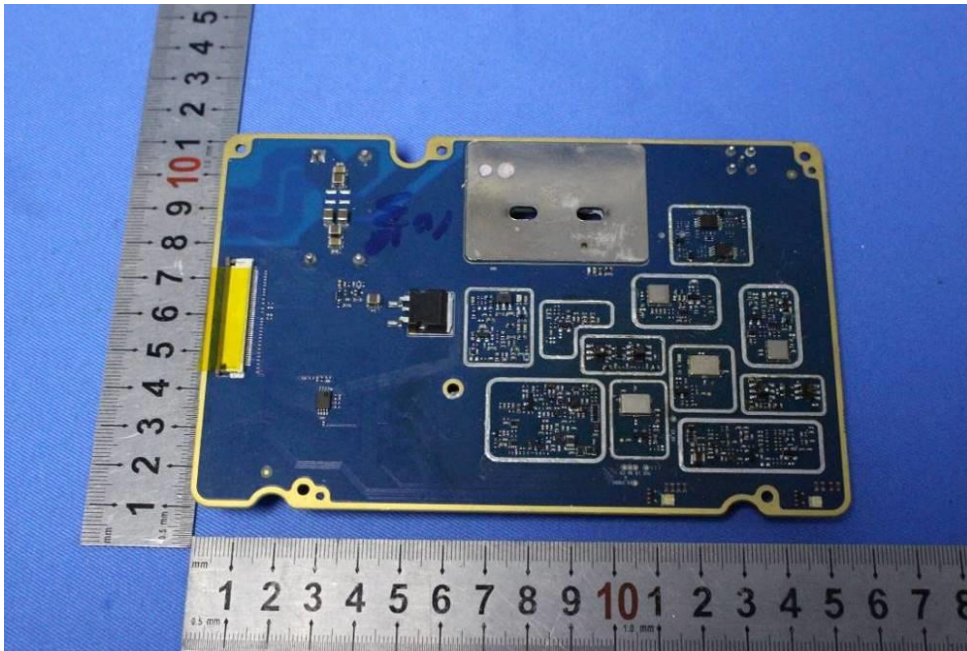

Internal Photos for SZEM2103002197CR

FCC ID: RAYVHFNRS2A

1 EUT Constructional Details

VHF/DSC Board

AIS Tx Board