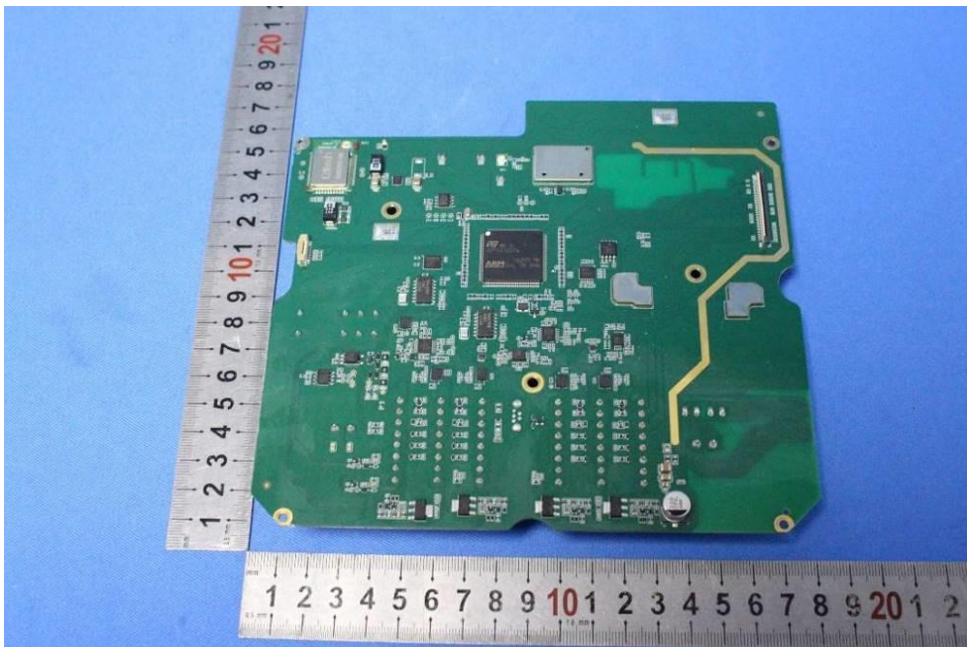

Internal Photos for SZEM2103002197CR

FCC ID: RAYVHFNRS2A

1 EUT Constructional Details

VHF/DSC Board

AIS Tx Board