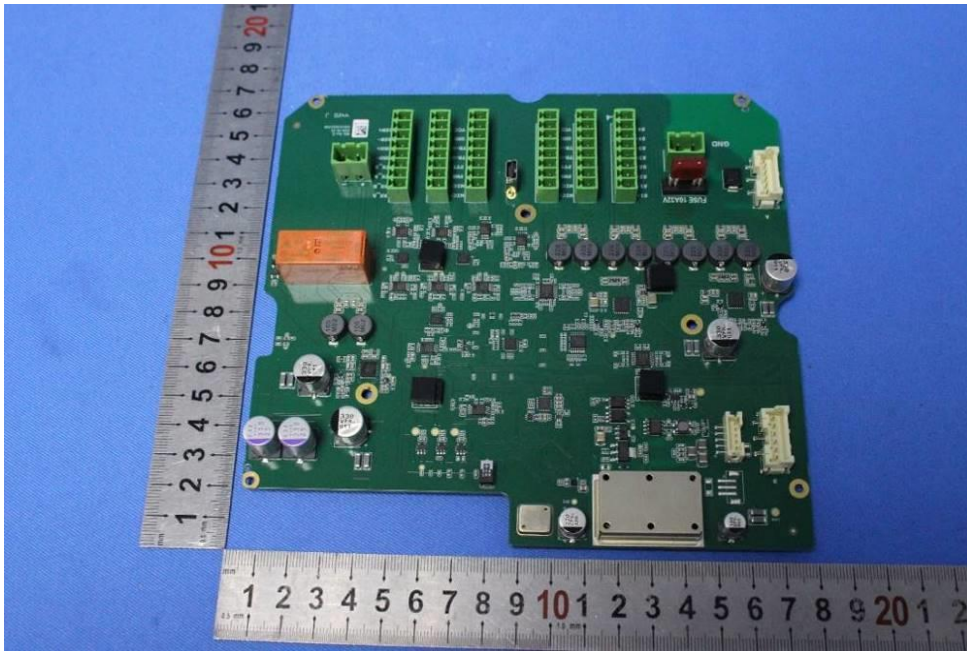

Internal Photos for SZEM2103002197CR

FCC ID: RAYVHFNRS2A

1 EUT Constructional Details

VHF/DSC Board

AIS Tx Board