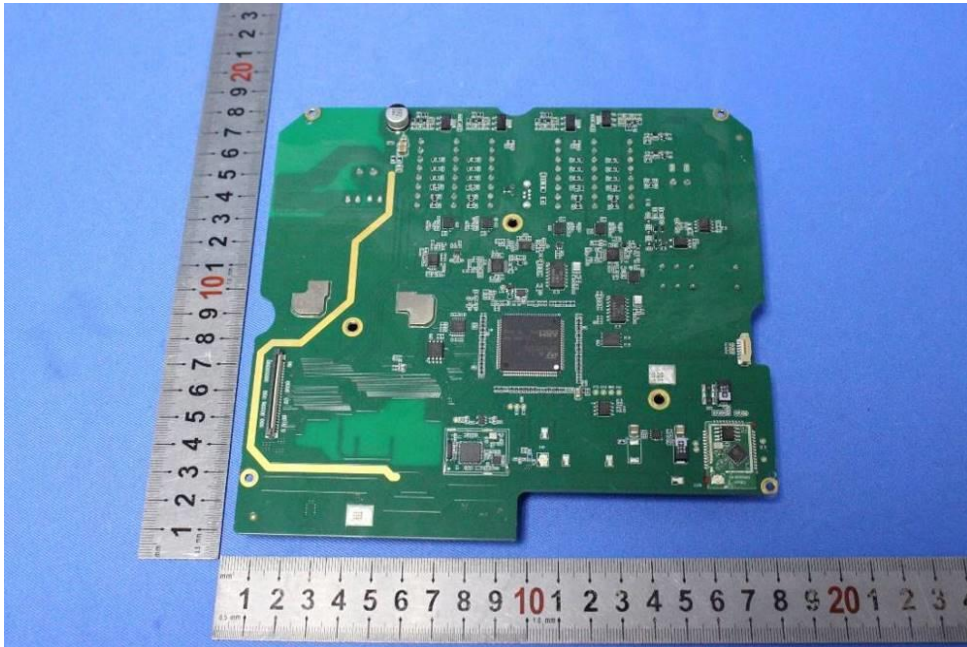

Internal Photos for SZEM2103002197CR

FCC ID: RAYVHFNRS2A

1 EUT Constructional Details

VHF/DSC Board

AIS Tx Board