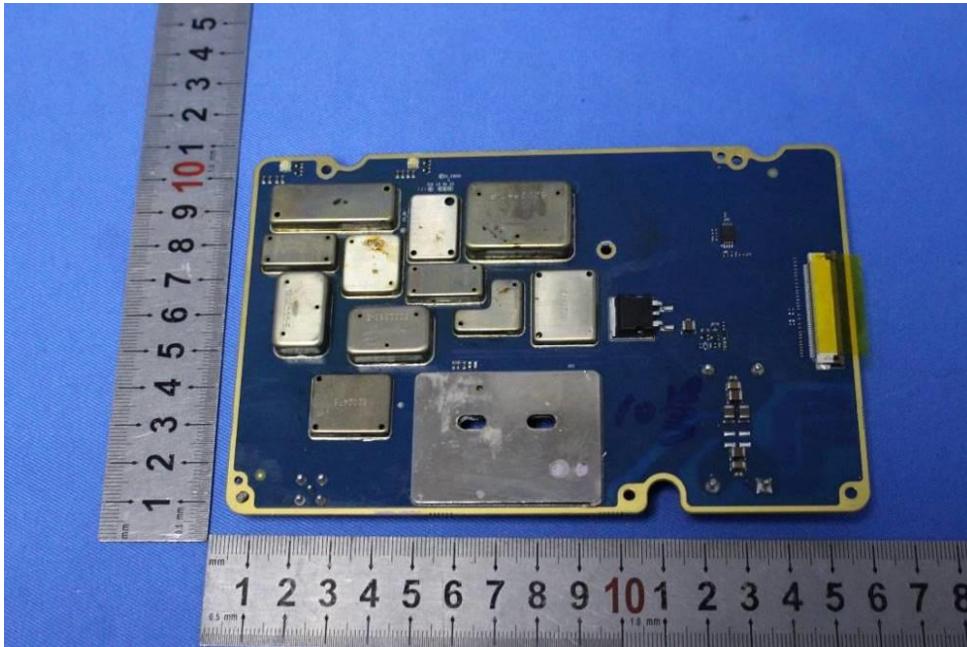

Internal Photos for SZEM2103002197CR

FCC ID: RAYVHFNRS2A

1 EUT Constructional Details

VHF/DSC Board

AIS Tx Board