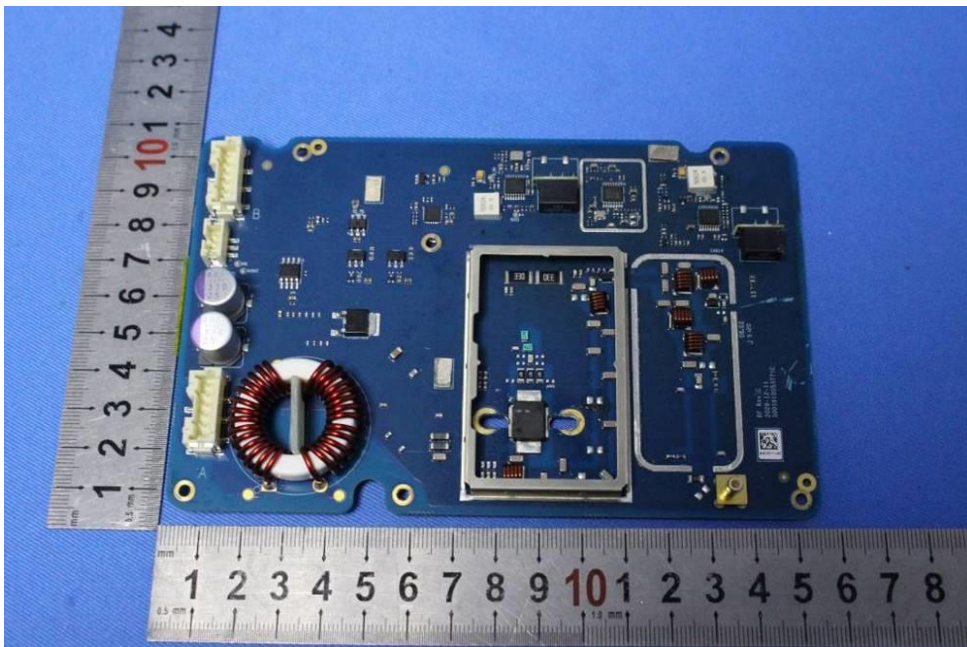

Internal Photos for SZEM2103002197CR

FCC ID: RAYVHFNRS2A

1 EUT Constructional Details

VHF/DSC Board

AIS Tx Board