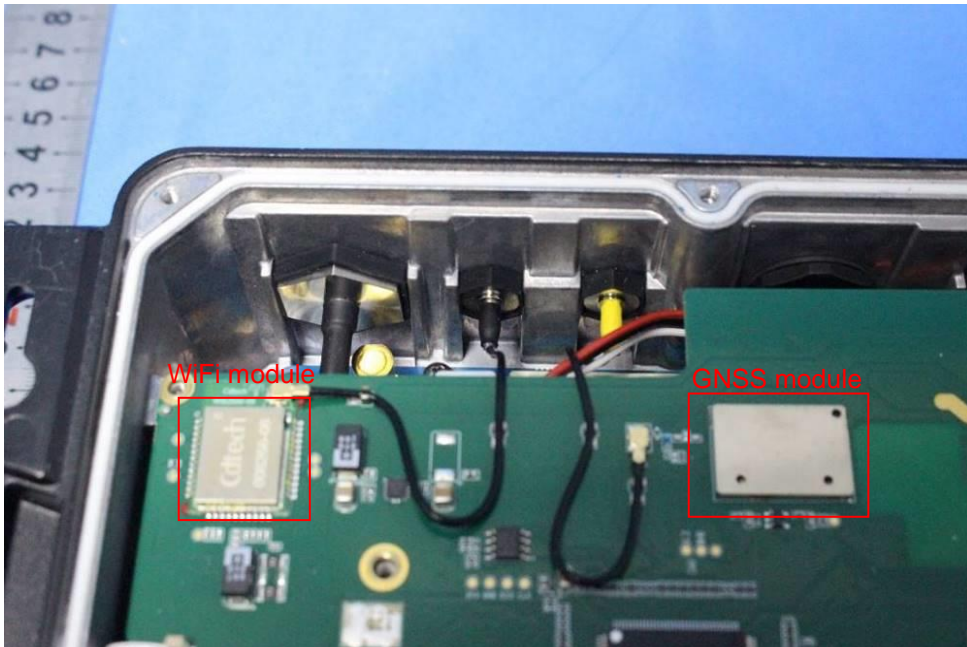

Internal Photos for SZEM2103002197CR

FCC ID: RAYVHFNRS2A

1 EUT Constructional Details

VHF/DSC Board

AIS Tx Board