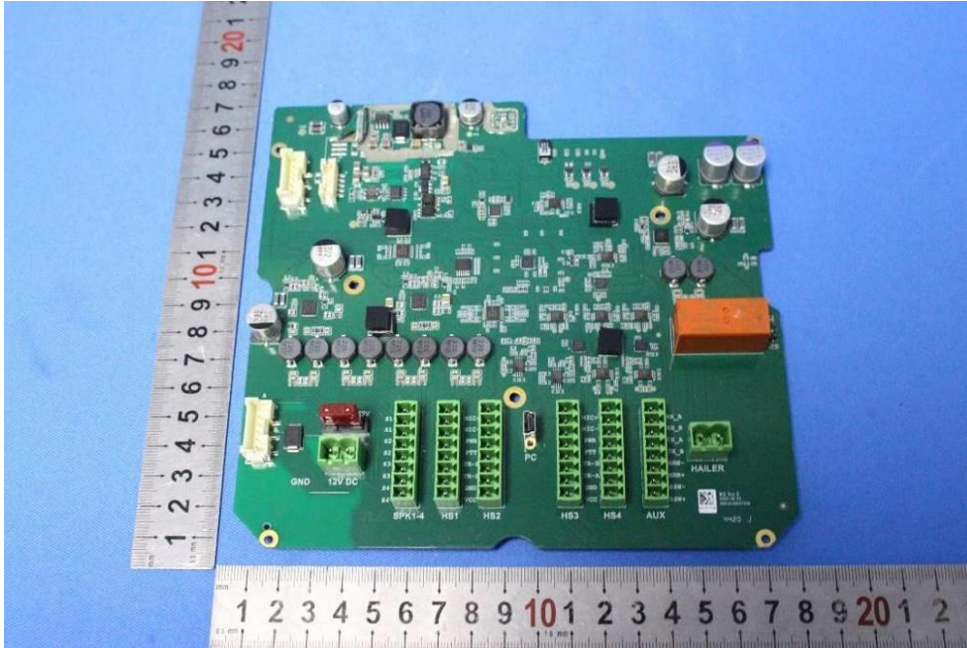

Internal Photos for SZEM2103002197CR

FCC ID: RAYVHFNRS2A

1 EUT Constructional Details

VHF/DSC Board

AIS Tx Board