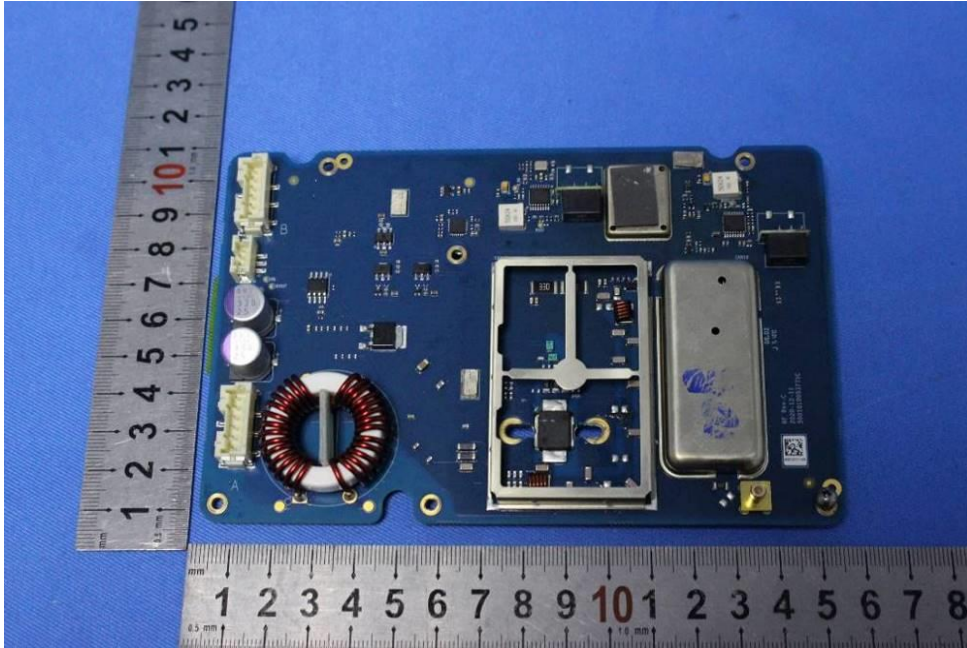

Internal Photos for SZEM2103002197CR

FCC ID: RAYVHFNRS2A

1 EUT Constructional Details

VHF/DSC Board

AIS Tx Board