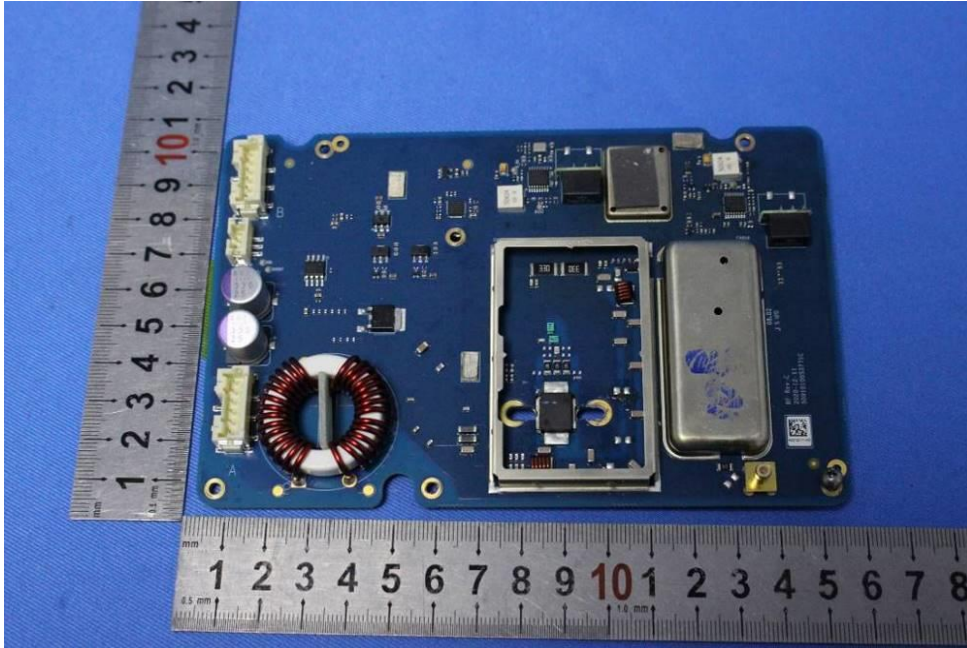

Internal Photos for SZEM2103002197CR

FCC ID: RAYVHFNRS2A

1 EUT Constructional Details

VHF/DSC Board

AIS Tx Board