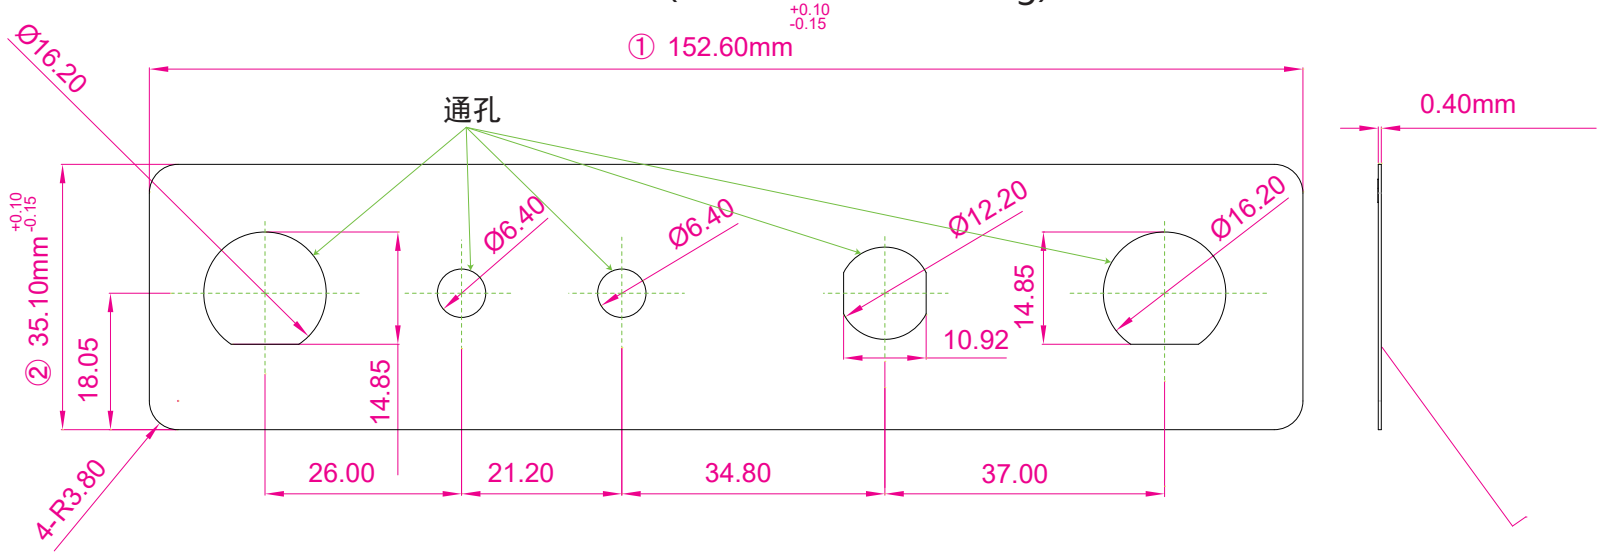

(Dimensional Drawing)

- K:100
- Pantone 877C Sliver

(Effect Drawing)

(back of the blackbox)