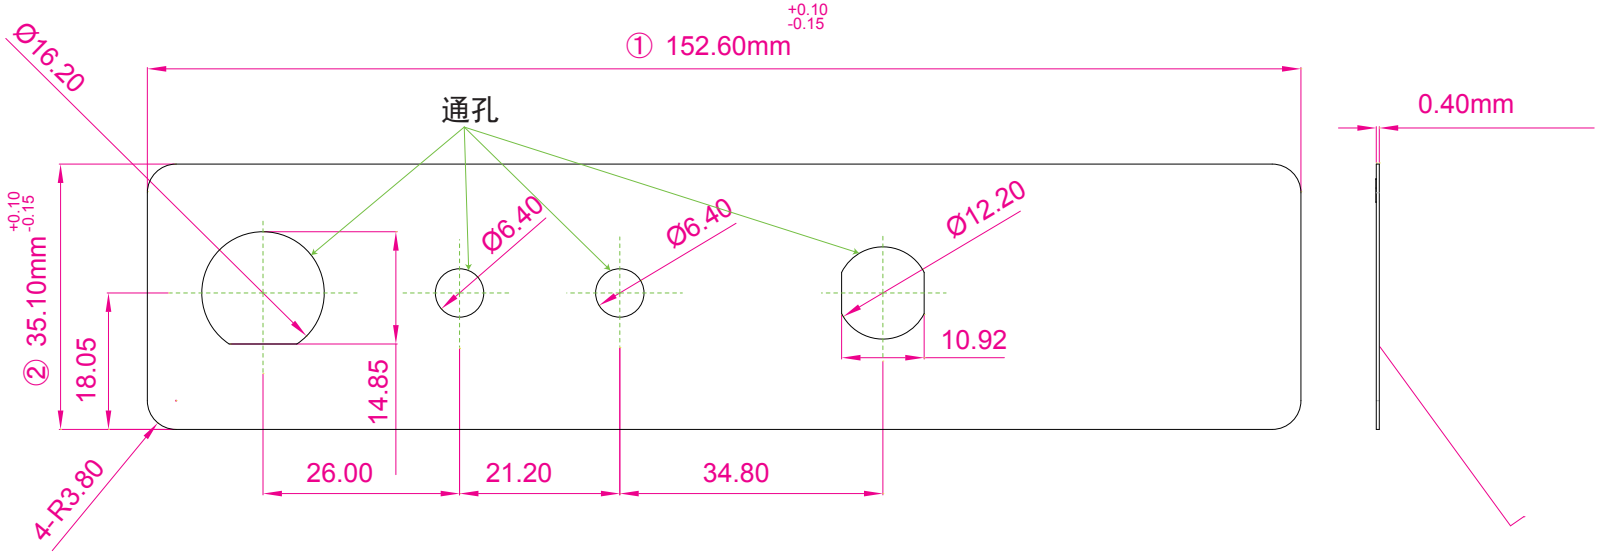

FASTRAIN

富创优越

标签设计图

(Dimensional Drawing)

K:100

Pantone 877C Sliver

(Effect Drawing)

(back of the blackbox)