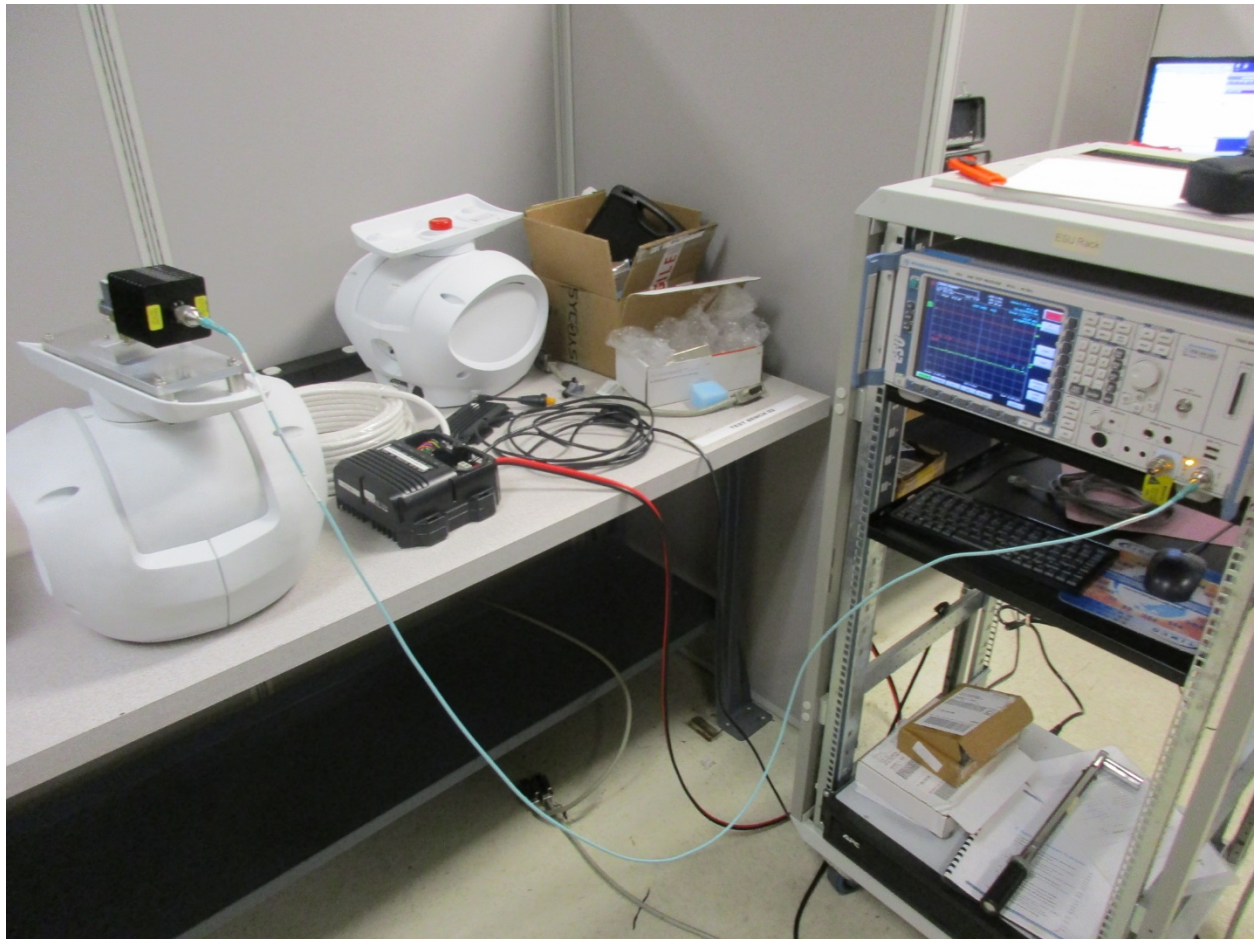

ANNEX B – Test Setup Photograph Exhibit

NAVICO INC.
Model: HALO 3000 SERIES
FCC ID: RAYHALO3000
IC: 978B-HALO3000

Conducted Test Setup

Radiated Testing, Table Setup #1

Radiated Testing, Table Setup #2

Radiated Testing, Below 1 GHz

Radiated Testing, Below 1 GHz #2

Radiated Testing, Above 1 GHz

Radiated Testing, Above 1 GHz #2

Frequency Stability Testing