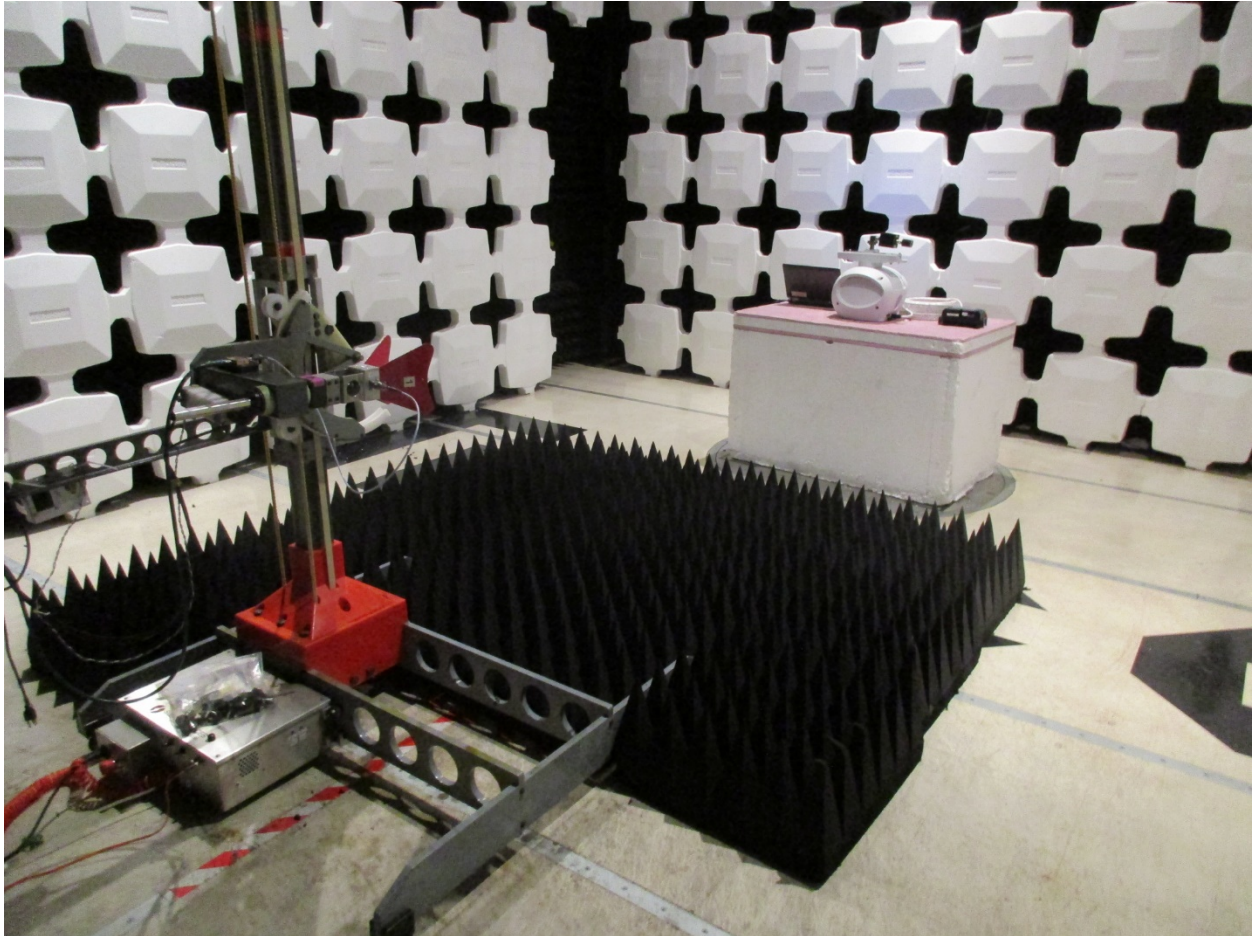

ANNEX B – Test Setup Photograph Exhibit

NAVICO INC.
Model: HALO 3000 SERIES
FCC ID: RAYHALO3000
IC: 978B-HALO3000

Conducted Test Setup

Radiated Testing, Table Setup #1

Radiated Testing, Table Setup #2

Radiated Testing, Below 1 GHz

Radiated Testing, Below 1 GHz #2

Radiated Testing, Above 1 GHz

Radiated Testing, Above 1 GHz #2

Frequency Stability Testing