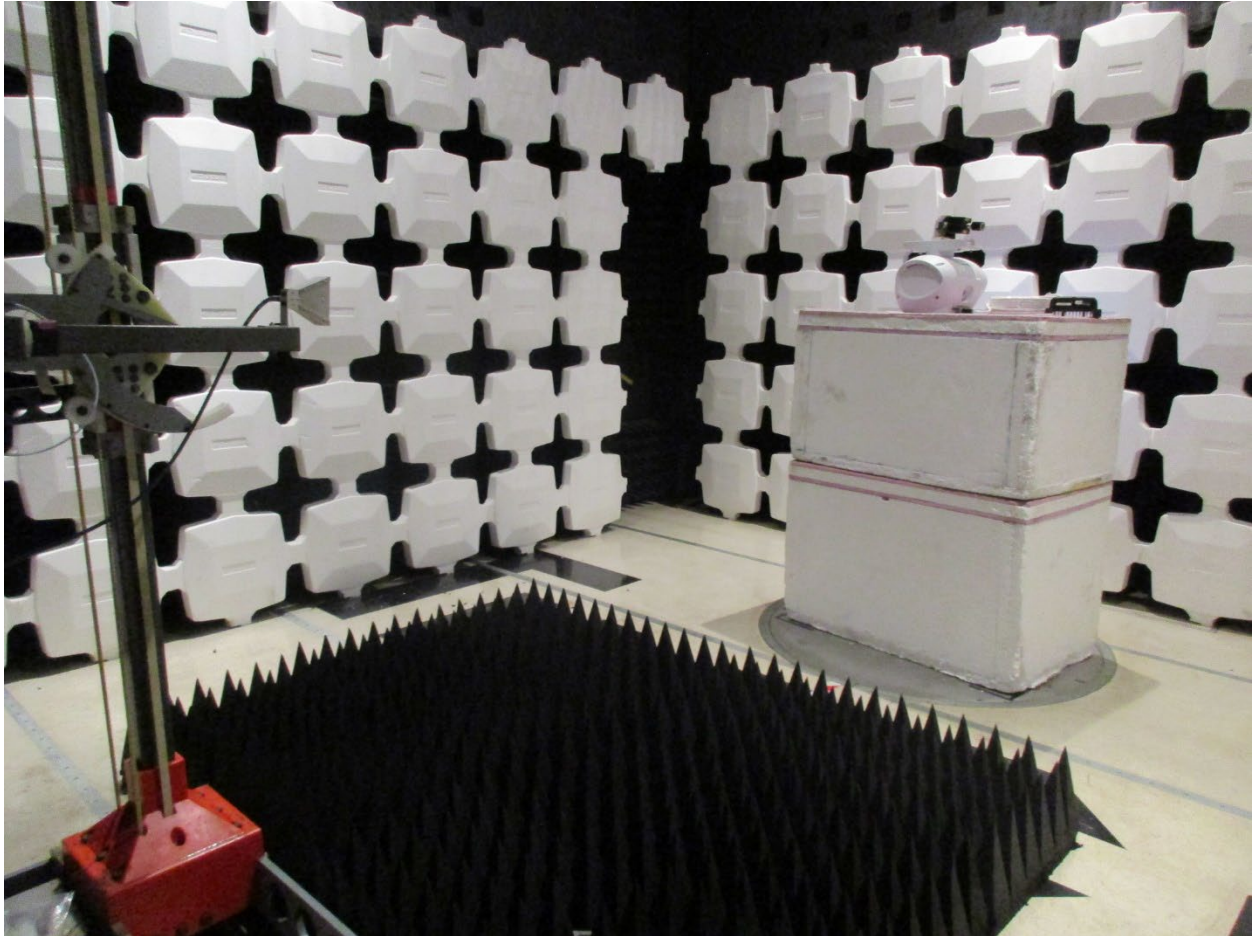

ANNEX B – Test Setup Photograph Exhibit

NAVICO INC.  
Model: HALO 2000 SERIES  
FCC ID: RAYHALO2000  
IC: 978B-HALO2000

Conducted Test Setup

Radiated Testing, Table Setup #1

Radiated Testing, Table Setup #2

Radiated Testing, Below 1 GHz

Radiated Testing, Below 1 GHz #2

Radiated Testing, Above 1 GHz

Radiated Testing, Above 1 GHz #2

## Frequency Stability Testing