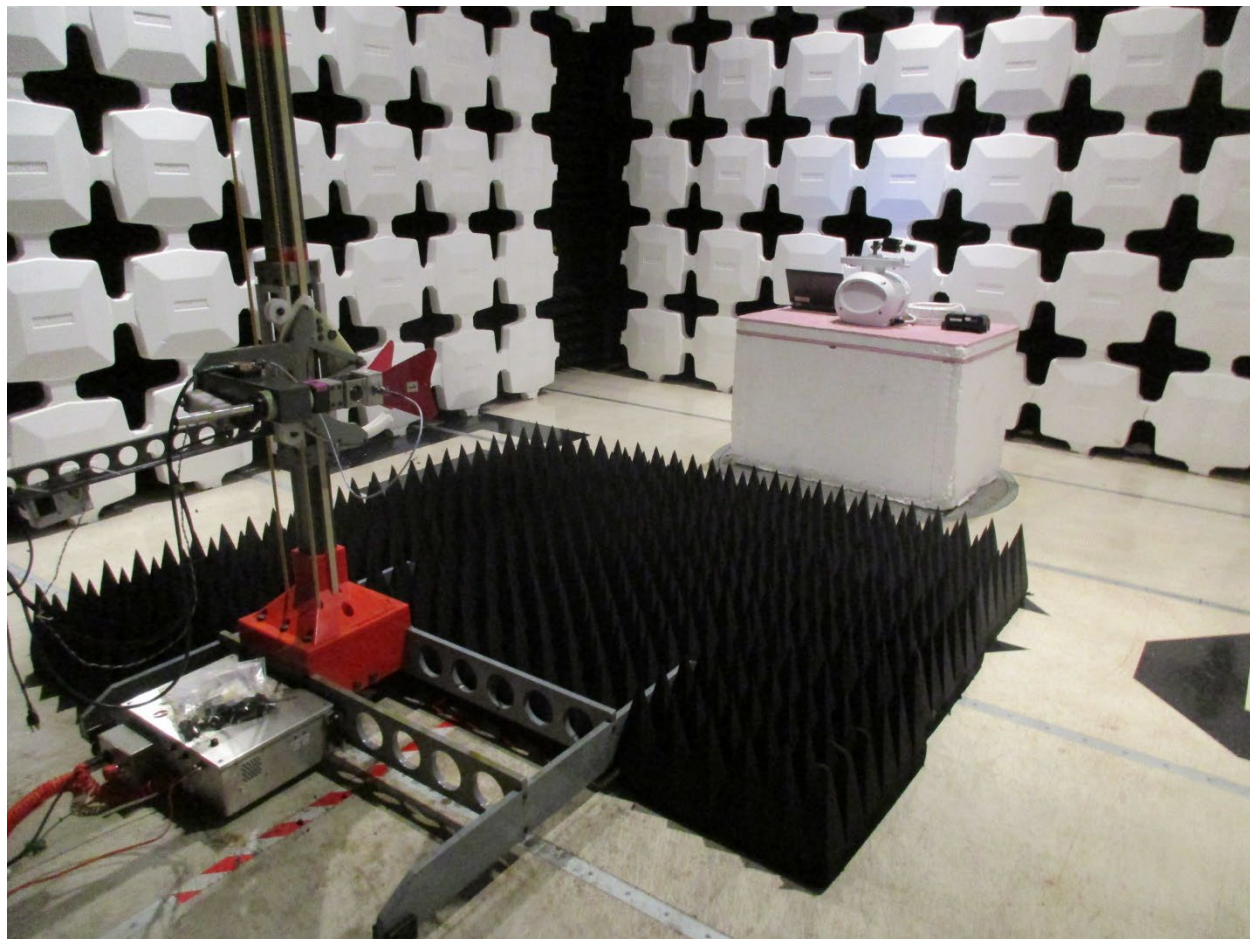

ANNEX B – Test Setup Photograph Exhibit

NAVICO INC.  
Model: HALO 2000 SERIES  
FCC ID: RAYHALO2000  
IC: 978B-HALO2000

Conducted Test Setup

Radiated Testing, Table Setup #1

Radiated Testing, Table Setup #2

Radiated Testing, Below 1 GHz

Radiated Testing, Below 1 GHz #2

Radiated Testing, Above 1 GHz

Radiated Testing, Above 1 GHz #2

## Frequency Stability Testing