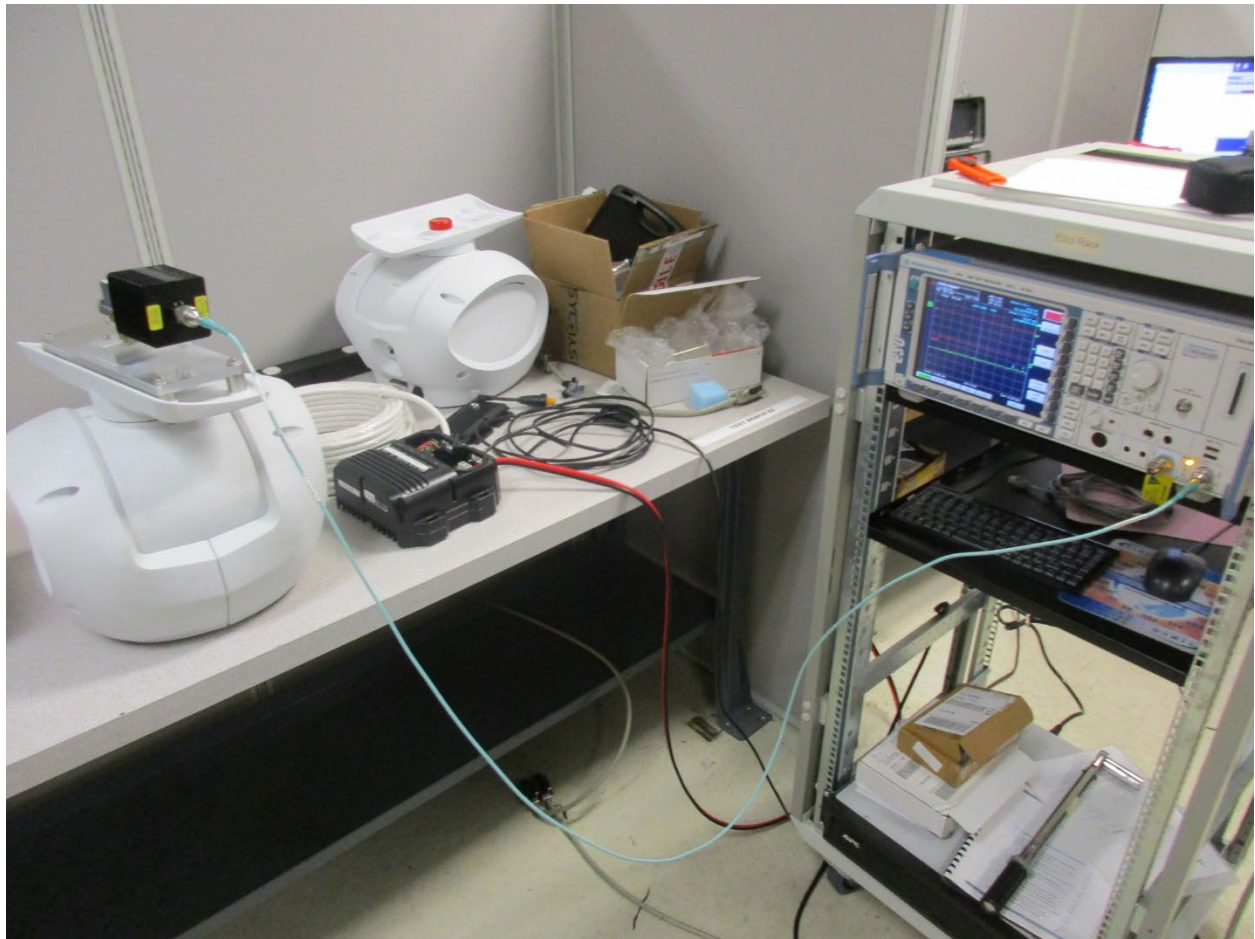

ANNEX B – Test Setup Photograph Exhibit

NAVICO INC.  
Model: HALO 2000 SERIES  
FCC ID: RAYHALO2000  
IC: 978B-HALO2000

Conducted Test Setup

Radiated Testing, Table Setup #1

Radiated Testing, Table Setup #2

Radiated Testing, Below 1 GHz

Radiated Testing, Below 1 GHz #2

Radiated Testing, Above 1 GHz

Radiated Testing, Above 1 GHz #2

## Frequency Stability Testing