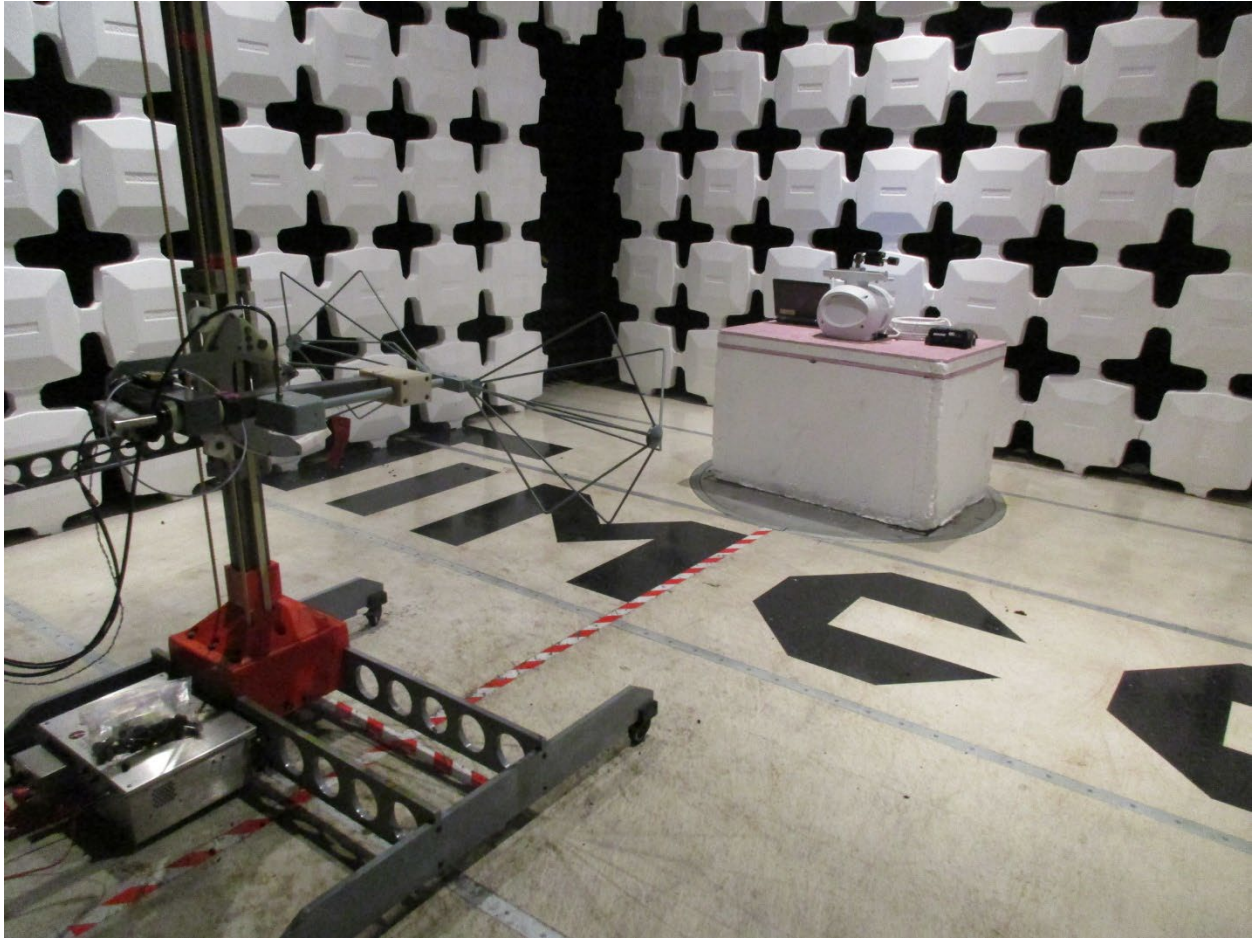

ANNEX B – Test Setup Photograph Exhibit

NAVICO INC.  
Model: HALO 2000 SERIES  
FCC ID: RAYHALO2000  
IC: 978B-HALO2000

Conducted Test Setup

Radiated Testing, Table Setup #1

Radiated Testing, Table Setup #2

Radiated Testing, Below 1 GHz

Radiated Testing, Below 1 GHz #2

Radiated Testing, Above 1 GHz

Radiated Testing, Above 1 GHz #2

## Frequency Stability Testing