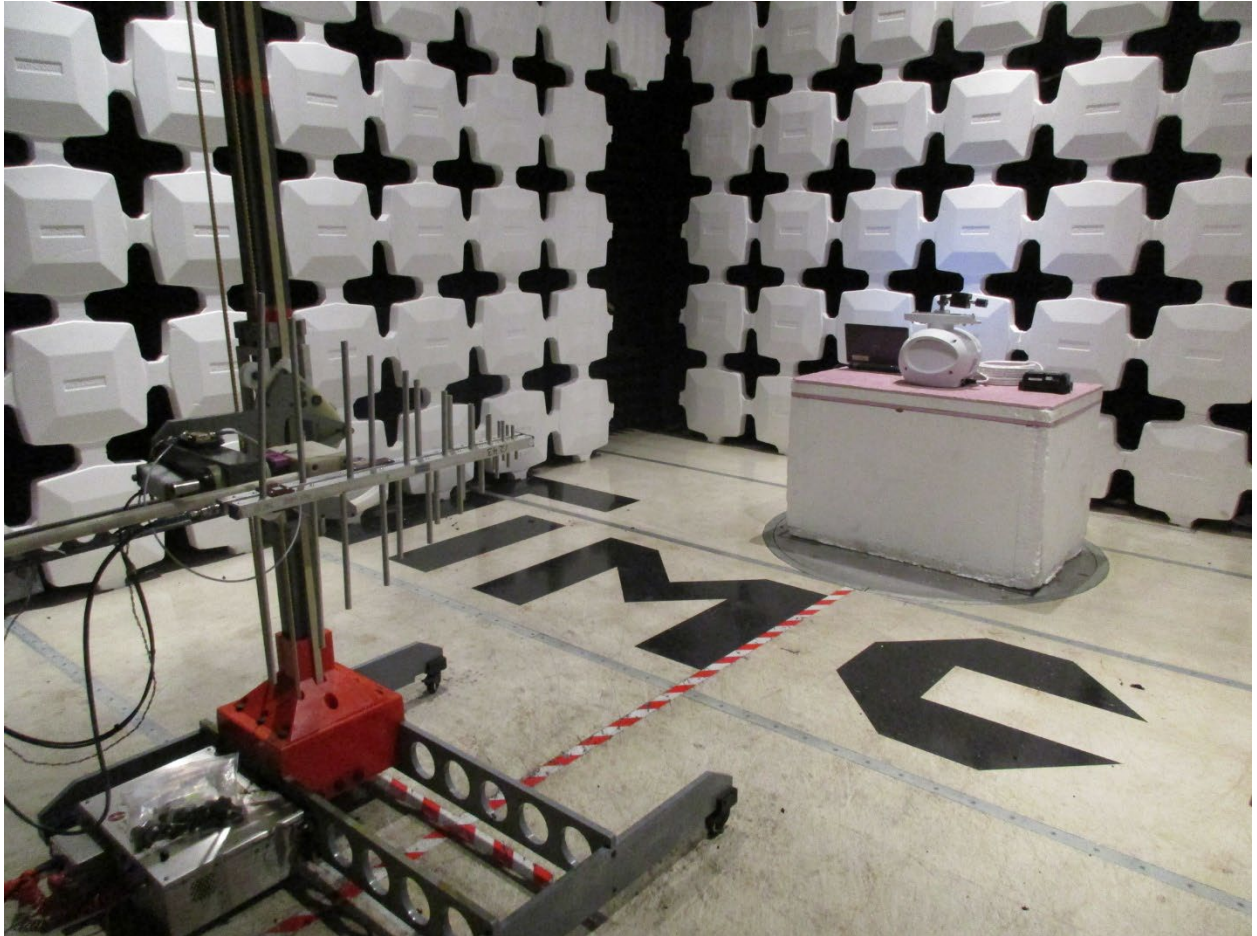

ANNEX B – Test Setup Photograph Exhibit

NAVICO INC.  
Model: HALO 2000 SERIES  
FCC ID: RAYHALO2000  
IC: 978B-HALO2000

Conducted Test Setup

Radiated Testing, Table Setup #1

Radiated Testing, Table Setup #2

Radiated Testing, Below 1 GHz

Radiated Testing, Below 1 GHz #2

Radiated Testing, Above 1 GHz

Radiated Testing, Above 1 GHz #2

## Frequency Stability Testing