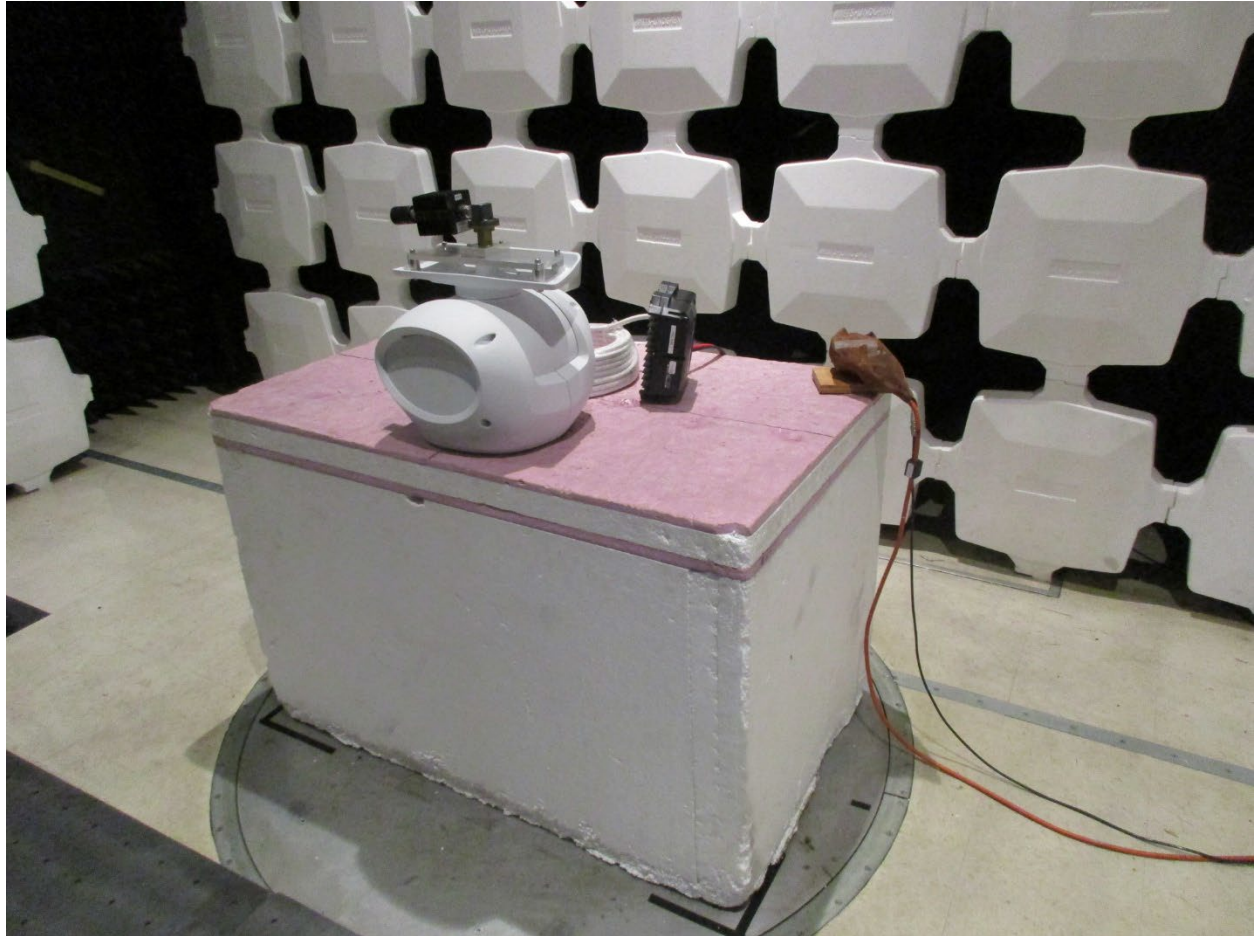

ANNEX B – Test Setup Photograph Exhibit

NAVICO INC.  
Model: HALO 2000 SERIES  
FCC ID: RAYHALO2000  
IC: 978B-HALO2000

Conducted Test Setup

Radiated Testing, Table Setup #1

Radiated Testing, Table Setup #2

Radiated Testing, Below 1 GHz

Radiated Testing, Below 1 GHz #2

Radiated Testing, Above 1 GHz

Radiated Testing, Above 1 GHz #2