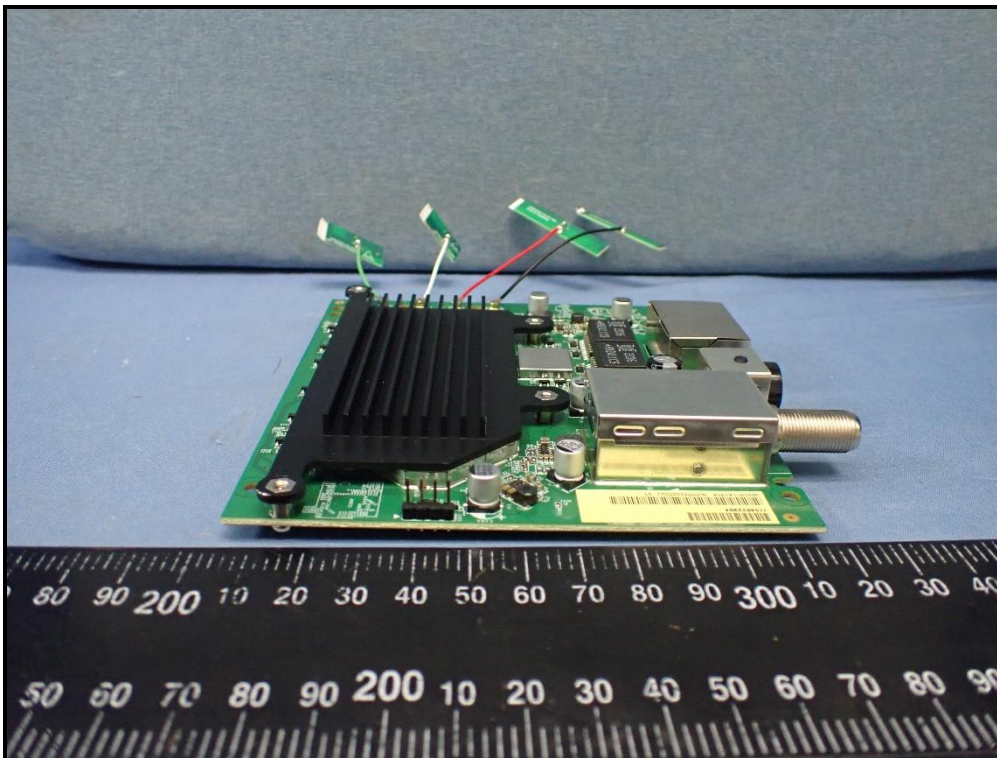

# CONSTRUCTION PHOTOS OF EUT

Model: WR3200

Ant. Set 1 (Chain 0 / 2G1 002)

Ant. Set 1 (Chain 1 / 2G5 001)

Ant. Set 1 (Chain 0 / 5G 003)

Ant. Set 1 (Chain 1 / 5G 005)