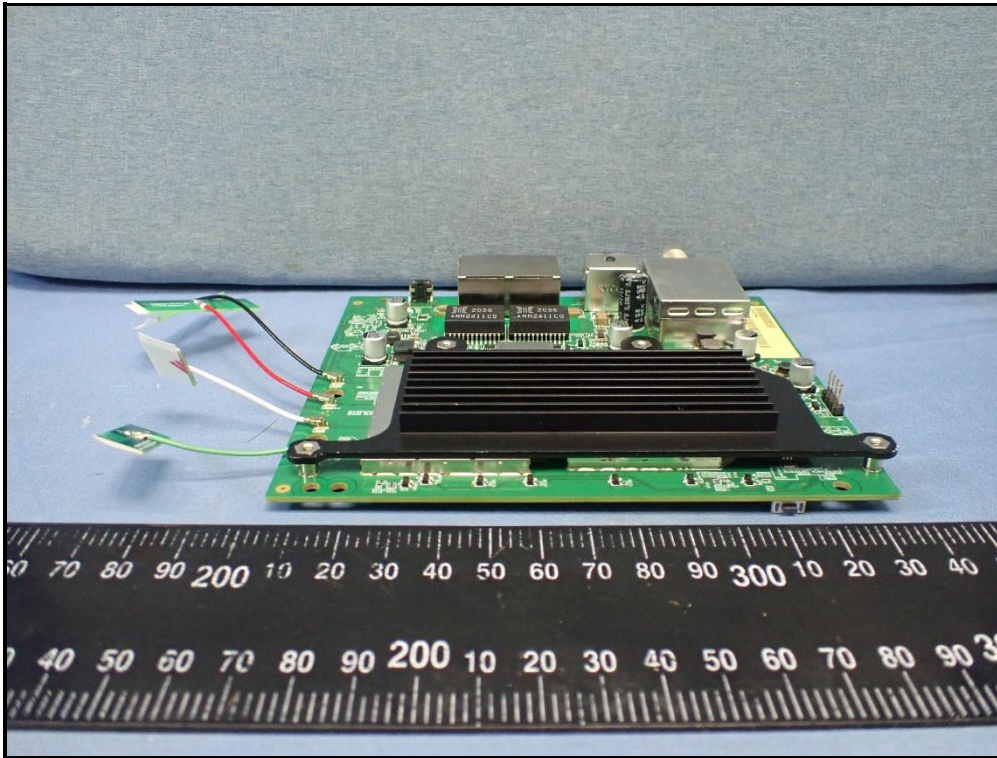

# CONSTRUCTION PHOTOS OF EUT

Model: WR3200

Ant. Set 1 (Chain 0 / 2G1 002)

Ant. Set 1 (Chain 1 / 2G5 001)

Ant. Set 1 (Chain 0 / 5G 003)

Ant. Set 1 (Chain 1 / 5G 005)