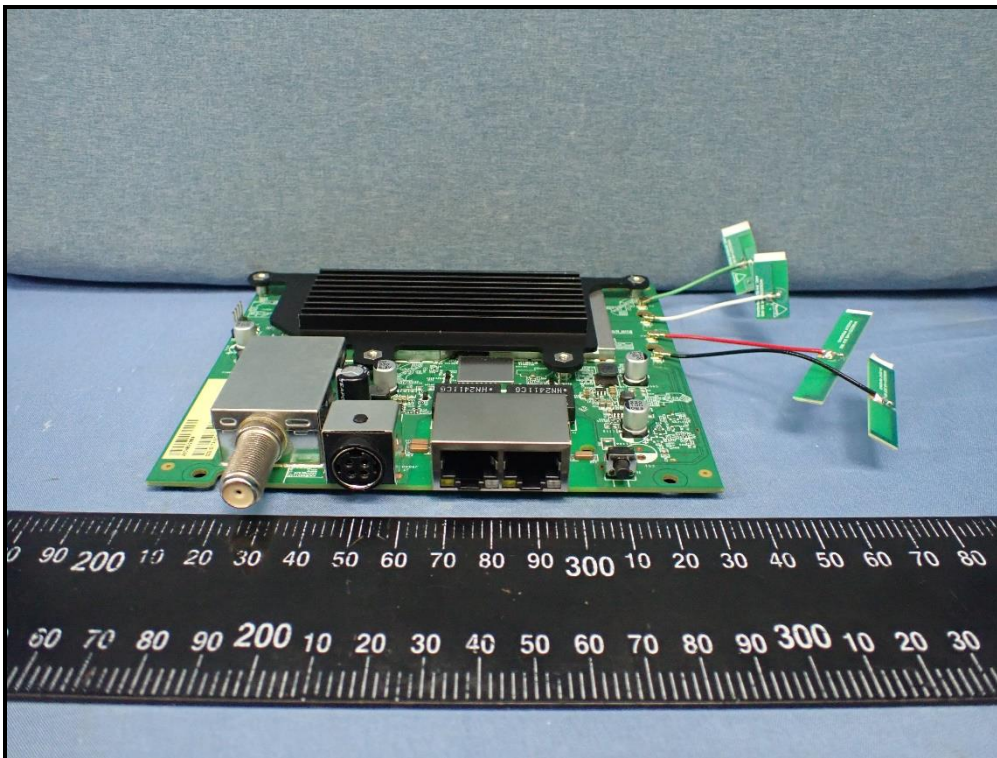

# CONSTRUCTION PHOTOS OF EUT

Model: WR3200

Ant. Set 1 (Chain 0 / 2G1 002)

Ant. Set 1 (Chain 1 / 2G5 001)

Ant. Set 1 (Chain 0 / 5G 003)

Ant. Set 1 (Chain 1 / 5G 005)