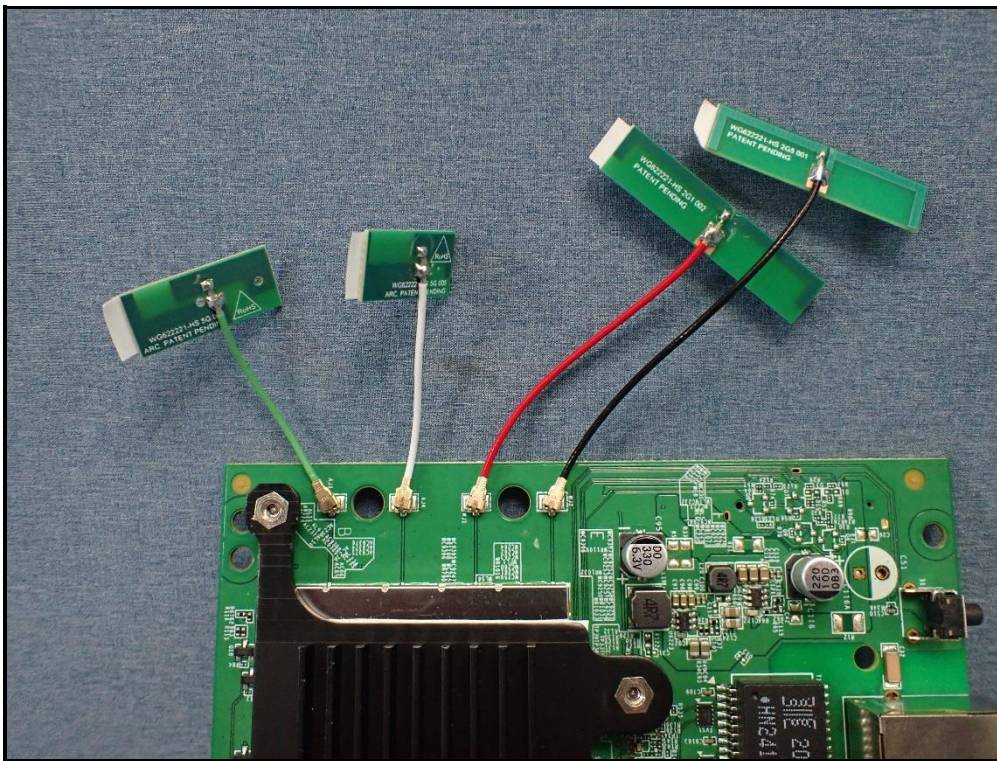

# CONSTRUCTION PHOTOS OF EUT

Model: WR3200

Ant. Set 1 (Chain 0 / 2G1 002)

Ant. Set 1 (Chain 1 / 2G5 001)

Ant. Set 1 (Chain 0 / 5G 003)

Ant. Set 1 (Chain 1 / 5G 005)