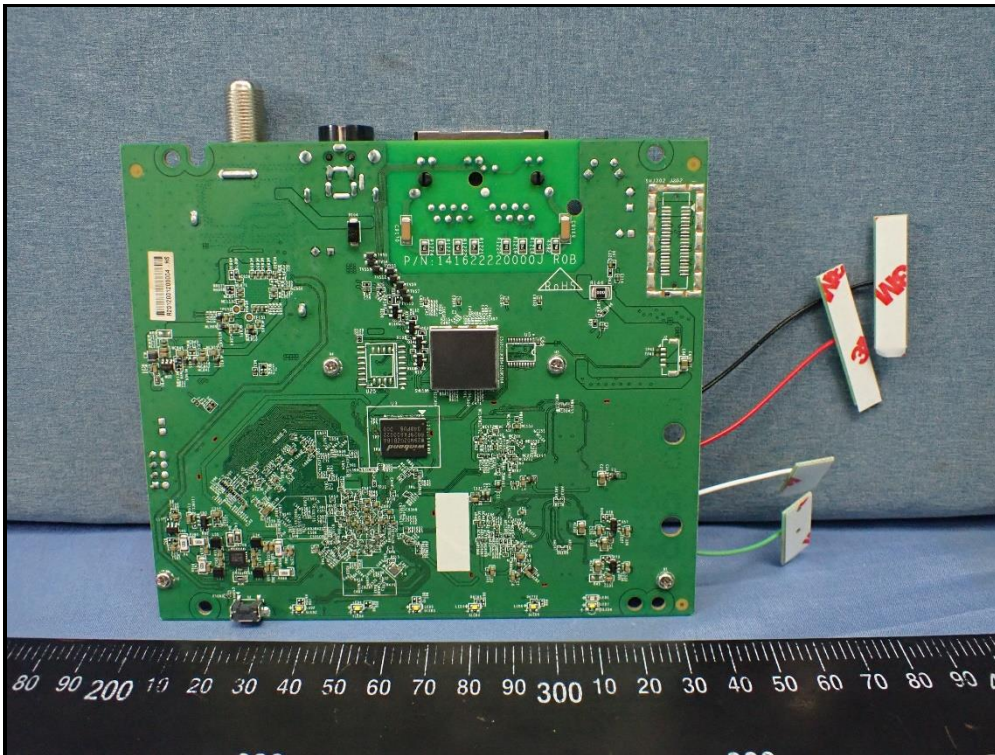

# CONSTRUCTION PHOTOS OF EUT

Model: WR3200

Ant. Set 1 (Chain 0 / 2G1 002)

Ant. Set 1 (Chain 1 / 2G5 001)

Ant. Set 1 (Chain 0 / 5G 003)

Ant. Set 1 (Chain 1 / 5G 005)