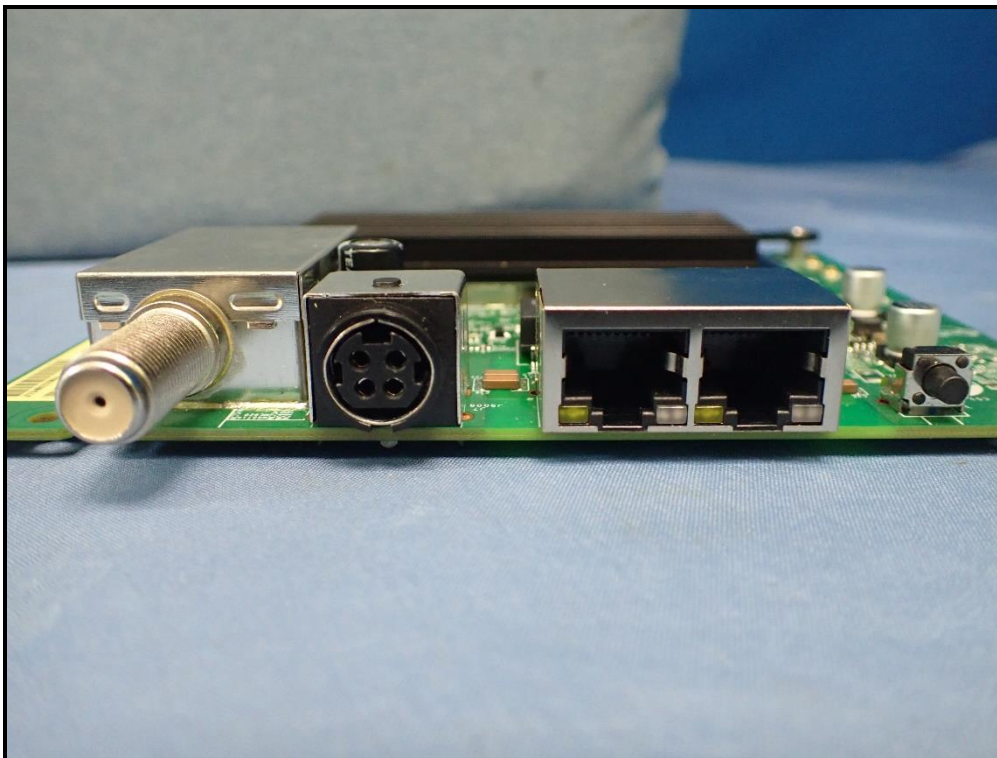

# CONSTRUCTION PHOTOS OF EUT

Model: WR3200

Ant. Set 1 (Chain 0 / 2G1 002)

Ant. Set 1 (Chain 1 / 2G5 001)

Ant. Set 1 (Chain 0 / 5G 003)

Ant. Set 1 (Chain 1 / 5G 005)