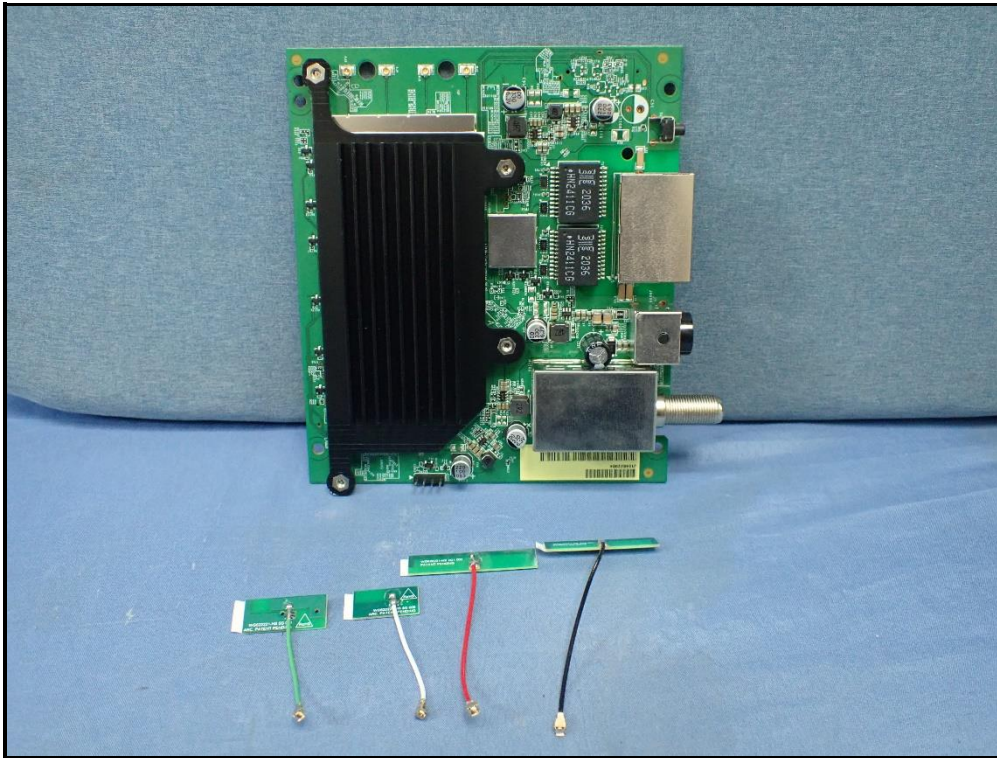

# CONSTRUCTION PHOTOS OF EUT

Model: WR3200

Ant. Set 1 (Chain 0 / 2G1 002)

Ant. Set 1 (Chain 1 / 2G5 001)

Ant. Set 1 (Chain 0 / 5G 003)

Ant. Set 1 (Chain 1 / 5G 005)