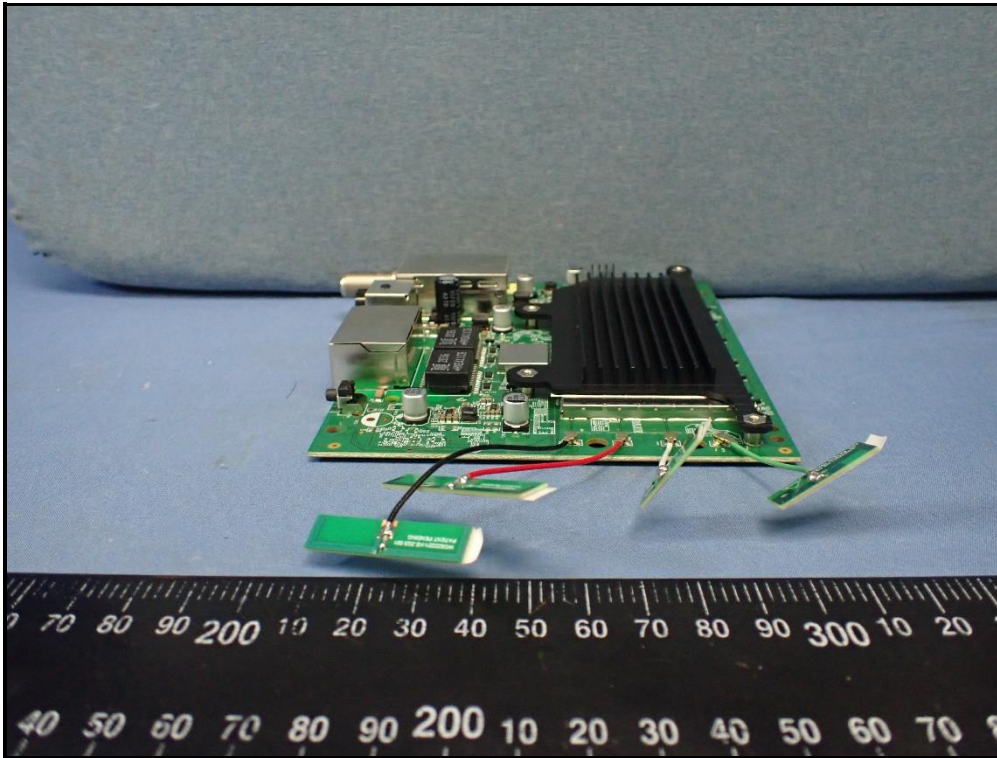

# CONSTRUCTION PHOTOS OF EUT

Model: WR3200

Ant. Set 1 (Chain 0 / 2G1 002)

Ant. Set 1 (Chain 1 / 2G5 001)

Ant. Set 1 (Chain 0 / 5G 003)

Ant. Set 1 (Chain 1 / 5G 005)