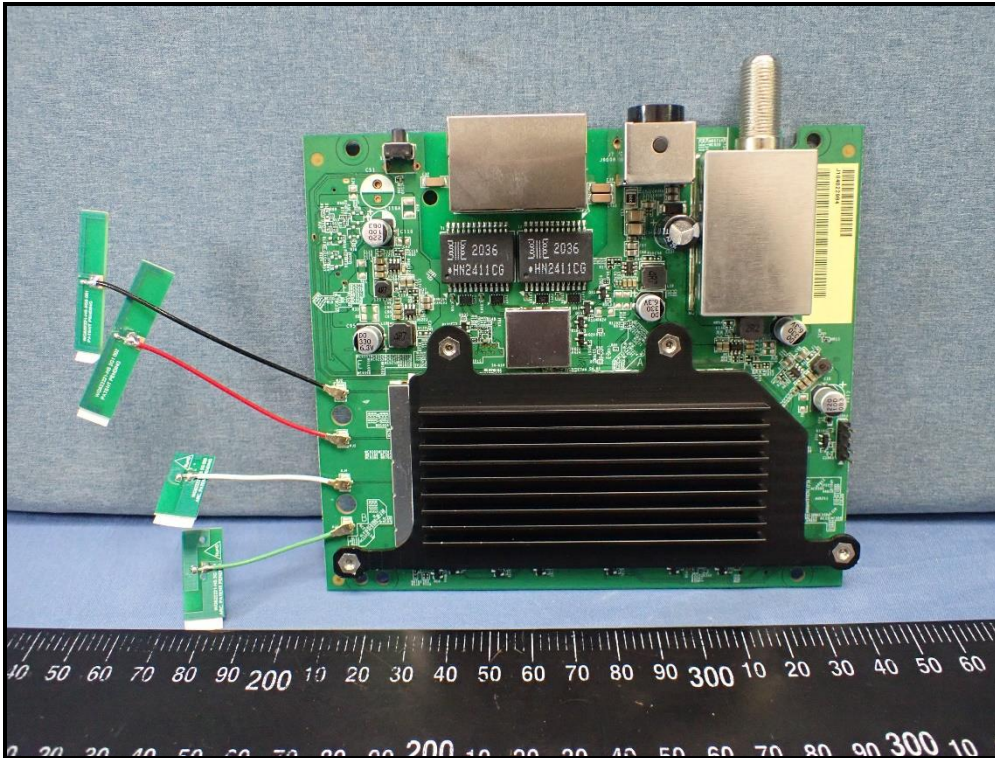

# CONSTRUCTION PHOTOS OF EUT

Model: WR3200

Ant. Set 1 (Chain 0 / 2G1 002)

Ant. Set 1 (Chain 1 / 2G5 001)

Ant. Set 1 (Chain 0 / 5G 003)

Ant. Set 1 (Chain 1 / 5G 005)