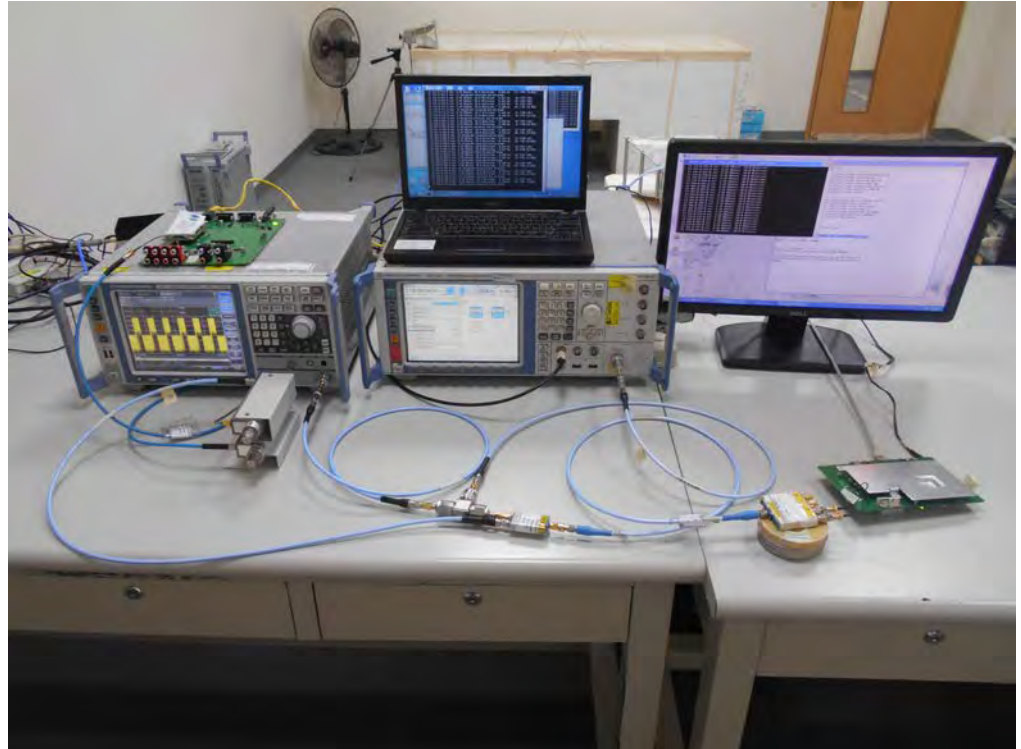

Appendix A. Test Photos

1. Photographs of Dynamic Frequency Selection Test Configuration

For Master / For Radio 1:

FRONT VIEW

CLOSE-UP VIEW

For Master / For Radio 2:

FRONT VIEW

CLOSE-UP VIEW

For Client without radar detection / For Radio 1:

FRONT VIEW

CLOSE-UP VIEW

For Client without radar detection / For Radio 2:

FRONT VIEW

CLOSE-UP VIEW