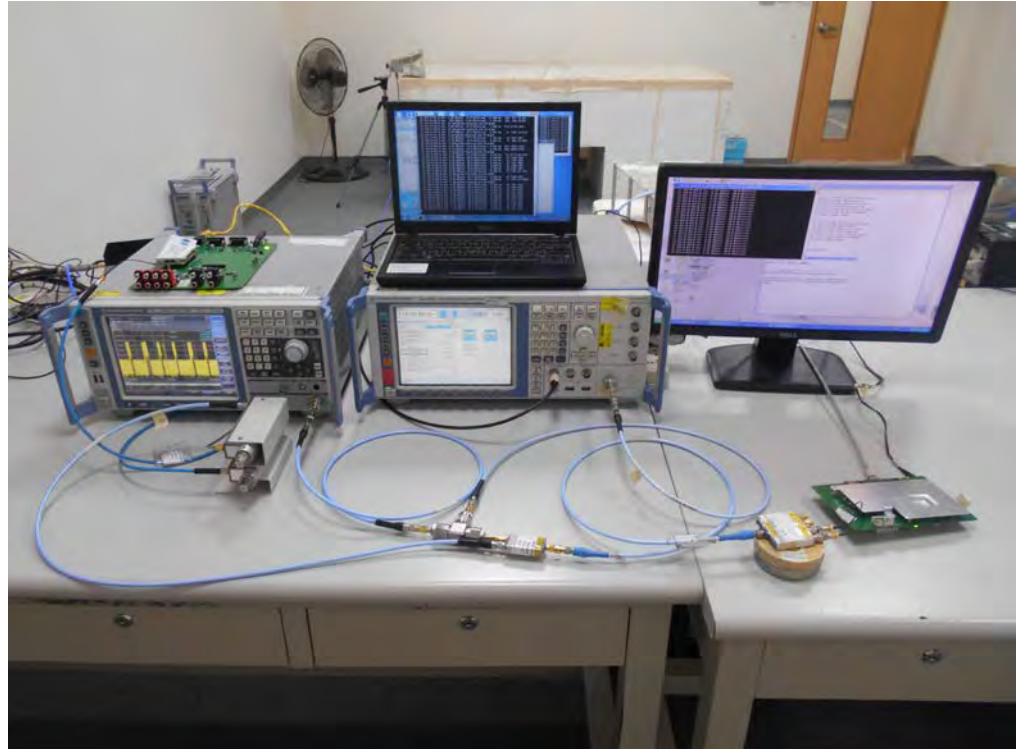

Appendix A. Test Photos

1. Photographs of Dynamic Frequency Selection Test Configuration

For Master / For Radio 1:

FRONT VIEW

CLOSE-UP VIEW

For Master / For Radio 2:

FRONT VIEW

CLOSE-UP VIEW

For Client without radar detection / For Radio 1:

FRONT VIEW

CLOSE-UP VIEW

For Client without radar detection / For Radio 2:

FRONT VIEW

CLOSE-UP VIEW