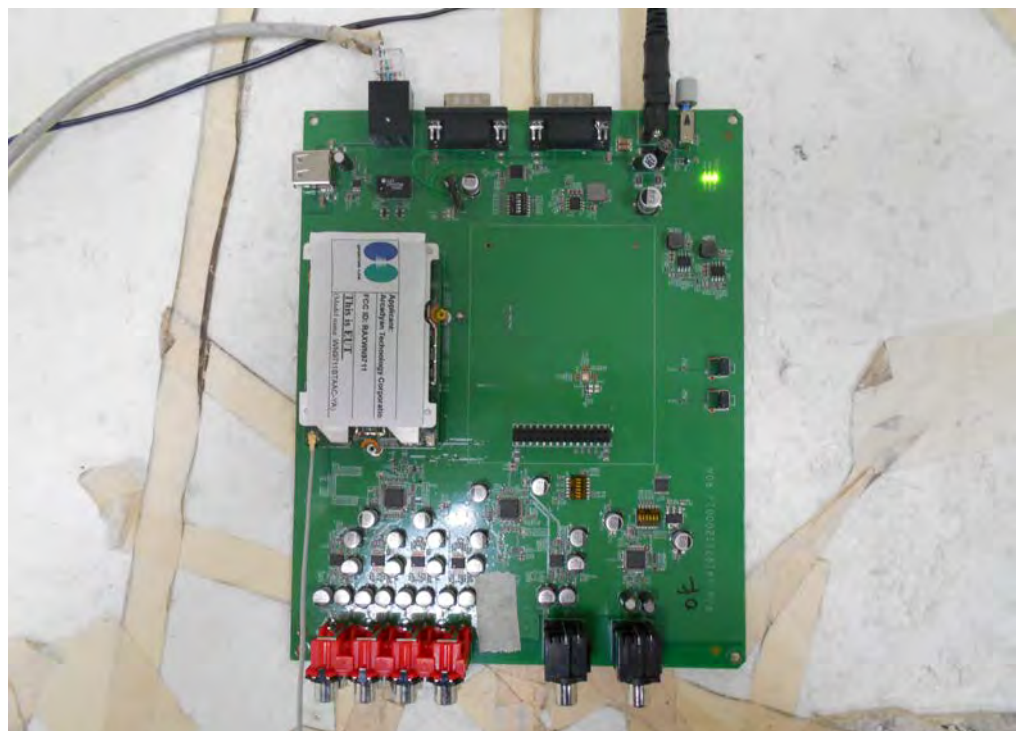

Appendix A. Test Photos

1. Photographs of Dynamic Frequency Selection Test Configuration

For Master / For Radio 1:

FRONT VIEW

CLOSE-UP VIEW

For Master / For Radio 2:

FRONT VIEW

CLOSE-UP VIEW

For Client without radar detection / For Radio 1:

FRONT VIEW

CLOSE-UP VIEW

For Client without radar detection / For Radio 2:

FRONT VIEW

CLOSE-UP VIEW