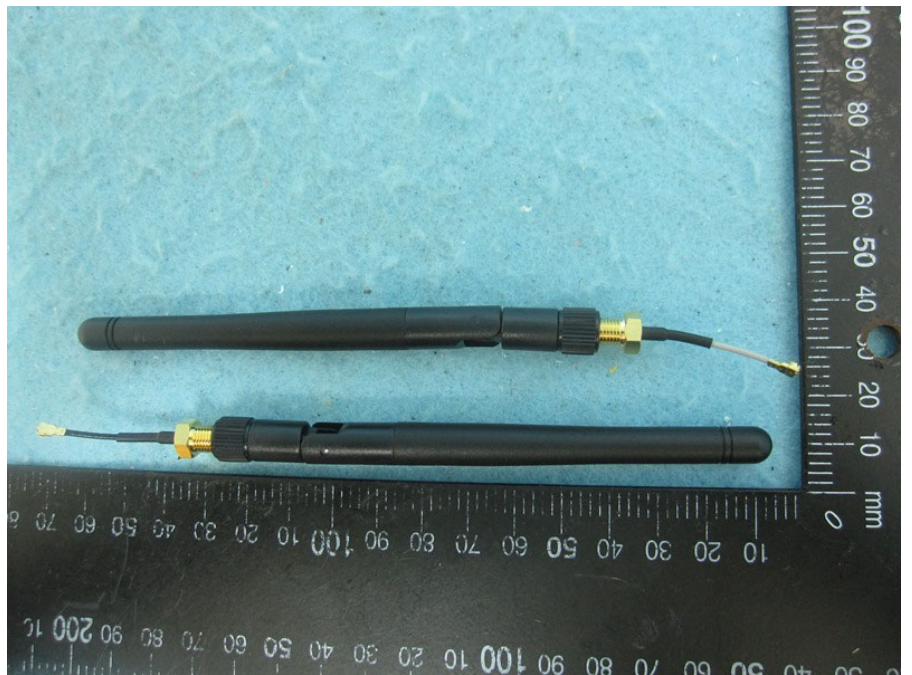

Dipole Antenna
Cable length: 500mm

Dipole Antenna
Cable length: 30mm

PIFA Antenna

Cable length: 300mm

PIFA Antenna

Cable length: 400mm

PIFA Antenna
Cable length: 150mm

PIFA Antenna

Cable length: 99mm

PIFA Antenna

Cable length: 206mm

PIFA Antenna

Cable length: 180mm

PIFA Antenna

Cable length: 400mm

PIFA Antenna

Cable length: 400mm

PIFA Antenna

Cable length: 300mm

PIFA Antenna

Cable length: 250mm

PIFA Antenna
Cable length: 290mm

PIFA Antenna

Cable length: 260mm