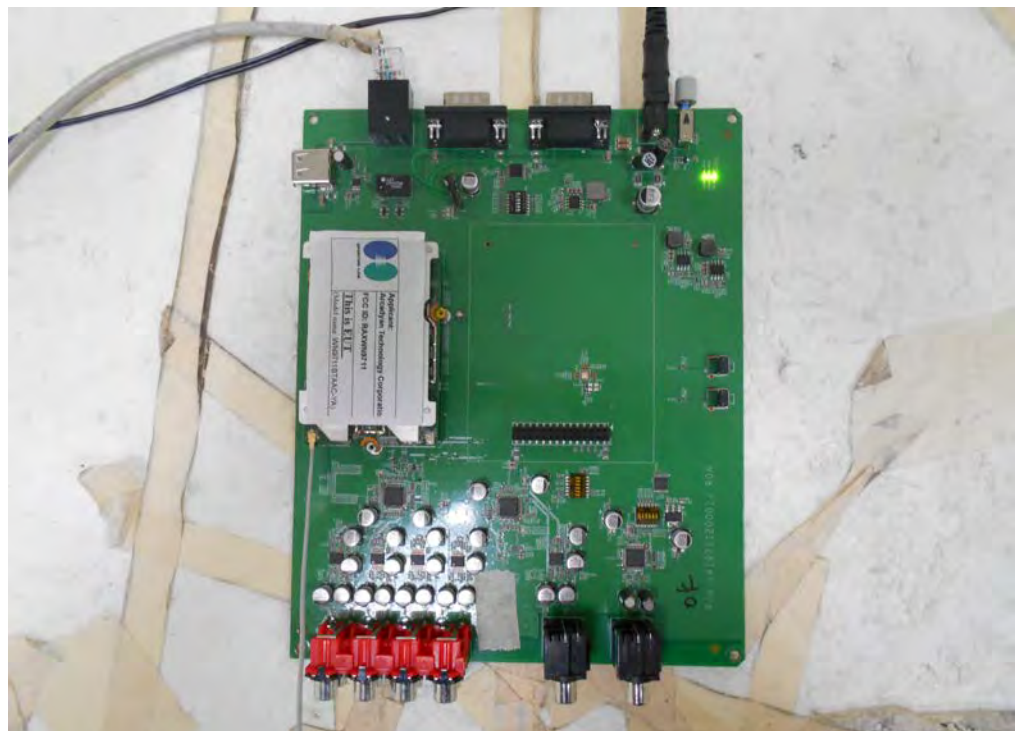

Appendix B. Test Photos

1. Photographs of Dynamic Frequency Selection Test Configuration

For Master / For Radio 1:

FRONT VIEW

CLOSE-UP VIEW

For Master / For Radio 2:

FRONT VIEW

CLOSE-UP VIEW

For Client without radar detection / For Radio 1:

FRONT VIEW

CLOSE-UP VIEW

For Client without radar detection / For Radio 2:

FRONT VIEW

CLOSE-UP VIEW

————THE END————