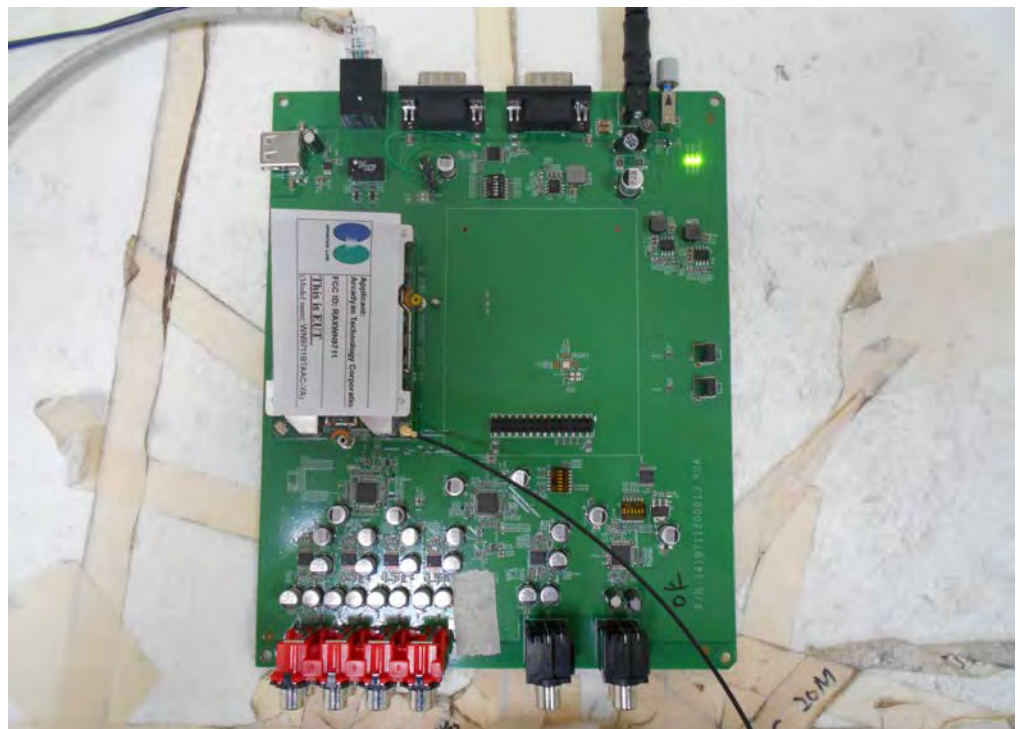

Appendix B. Test Photos

1. Photographs of Dynamic Frequency Selection Test Configuration

For Master / For Radio 1:

FRONT VIEW

CLOSE-UP VIEW

For Master / For Radio 2:

FRONT VIEW

CLOSE-UP VIEW

For Client without radar detection / For Radio 1:

FRONT VIEW

CLOSE-UP VIEW

For Client without radar detection / For Radio 2:

FRONT VIEW

CLOSE-UP VIEW

————THE END————