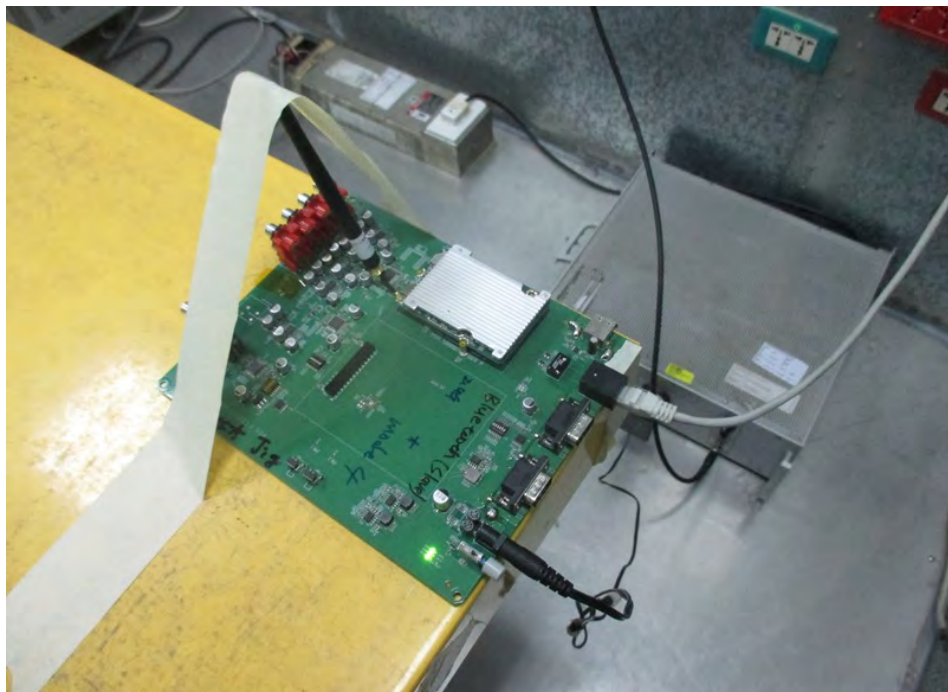

## 1. Photographs of Conducted Emissions Test Configuration

Test Mode: Mode 4

FRONT VIEW

REAR VIEW

CLOSE-UP VIEW

## 2. Photographs of Radiated Emissions Test Configuration

Test Configuration: 30MHz~1GHz / Test Mode: Mode 4

FRONT VIEW

REAR VIEW

CLOSE-UP VIEW

Test Configuration: Above 1GHz  
For Harmonic

FRONT VIEW

REAR VIEW