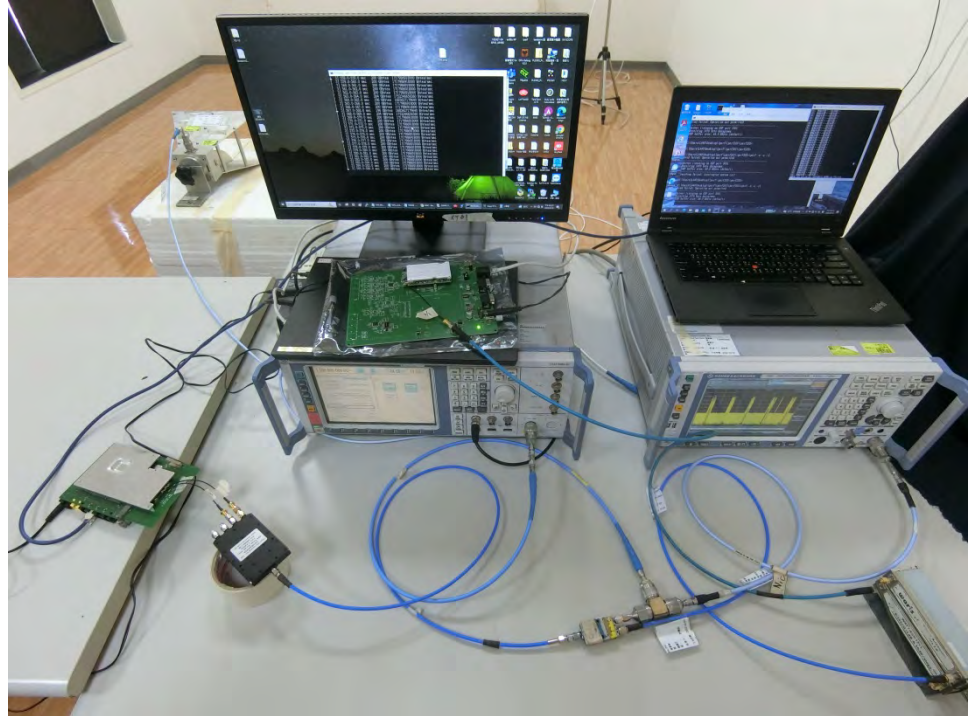

1. Photographs of Dynamic Frequency Selection Test Configuration

For Master_AP Mode

FRONT VIEW

CLOSE-UP VIEW

For Slave without radar detection_Slave Mode

FRONT VIEW

CLOSE-UP VIEW