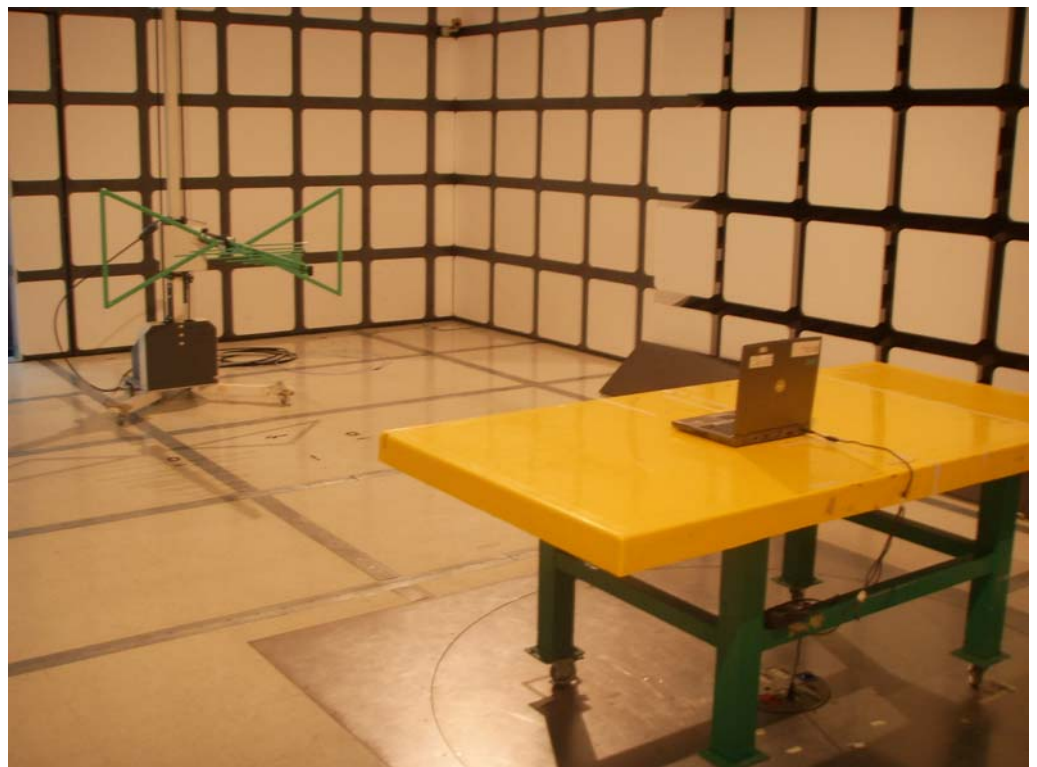

Above 1GHz

FRONT VIEW

REAR VIEW