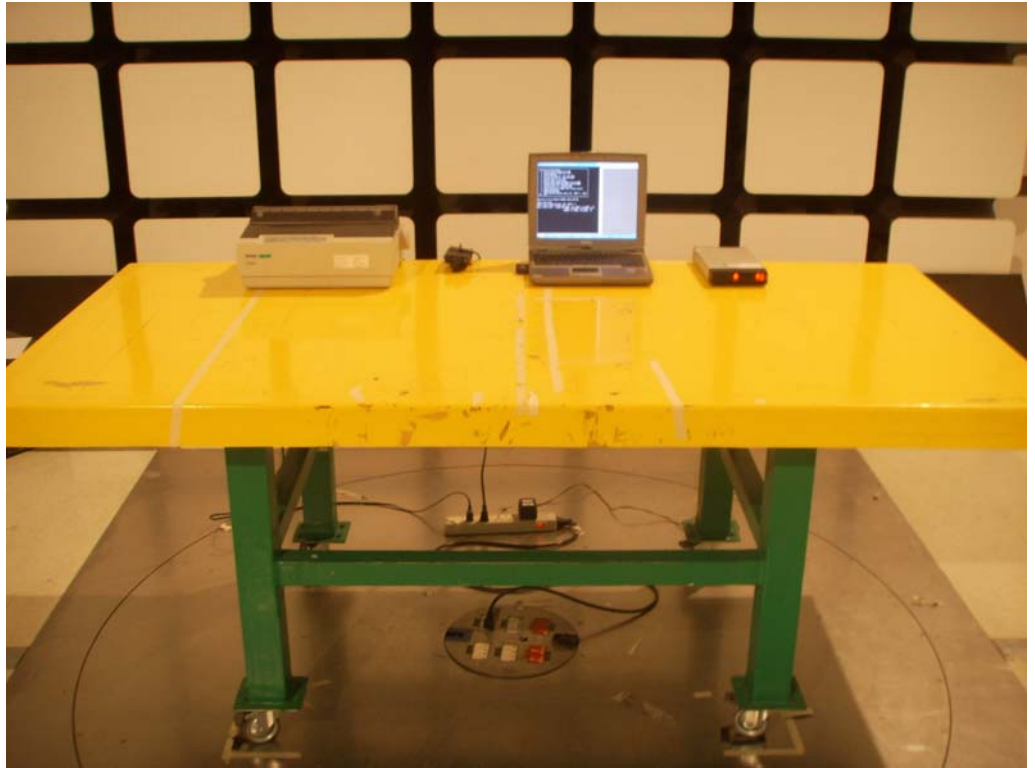

## 1. Photographs of Conducted Emissions Test Configuration

**FRONT VIEW**

**REAR VIEW**

## 2. Photographs of Radiated Emissions Test Configuration

9kHz ~30MHz

FRONT VIEW

REAR VIEW

30MHz~1GHz

FRONT VIEW

REAR VIEW

SIDE VIEW