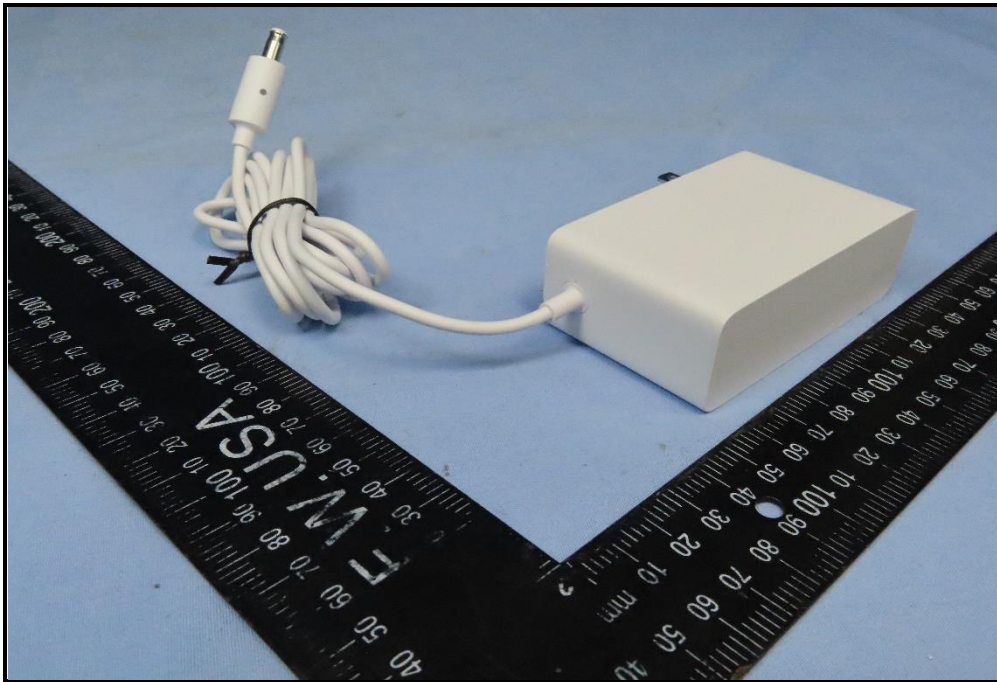

CONSTRUCTION PHOTOS OF EUT

Adapter (Model: ADH-60BW B)

RJ45 Cable