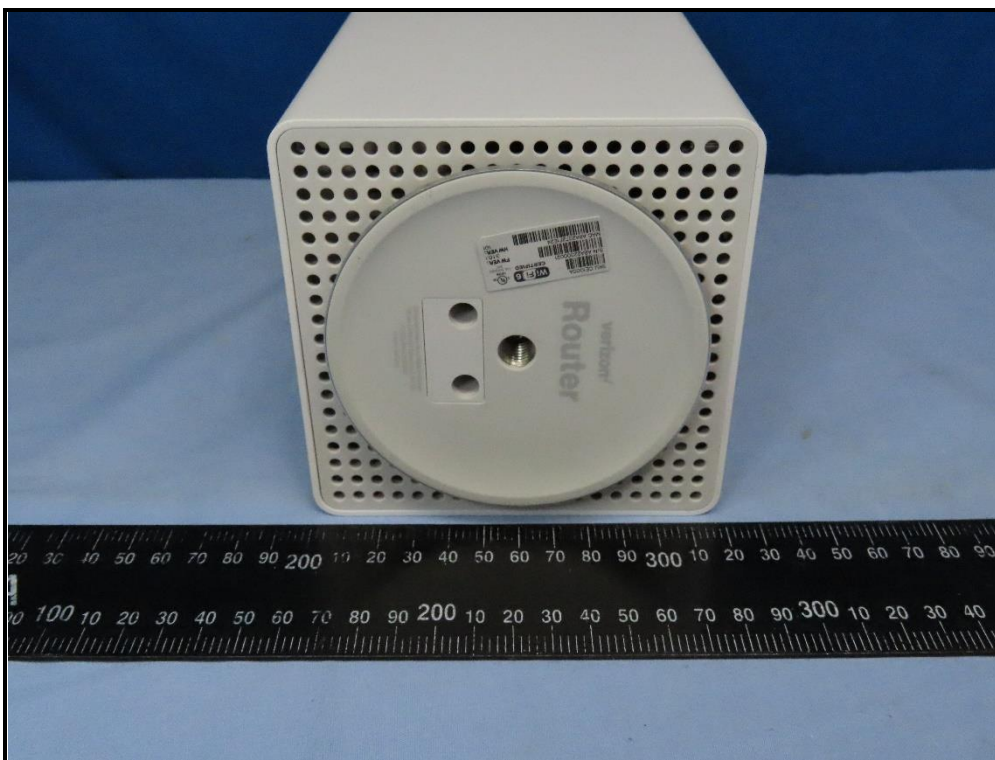

CONSTRUCTION PHOTOS OF EUT

Adapter (Model: ADH-60BW B)

RJ45 Cable