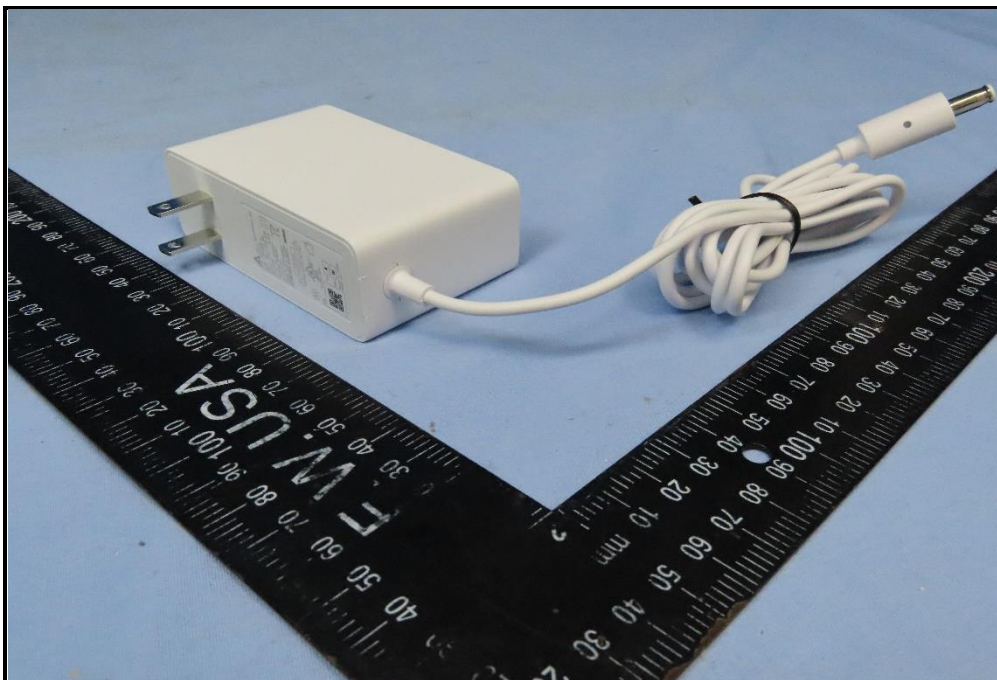

CONSTRUCTION PHOTOS OF EUT

Adapter (Model: ADH-60BW B)

RJ45 Cable