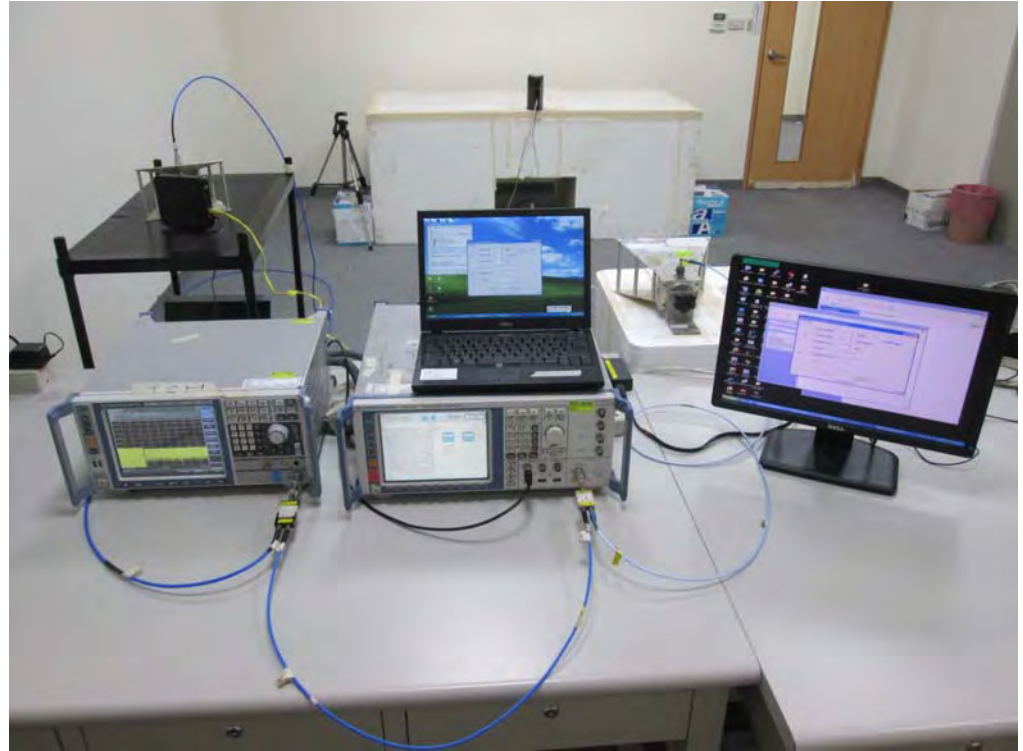

# 1. Photographs of Dynamic Frequency Selection Test Configuration

For Master Mode:

FRONT VIEW

REAR VIEW

For Client without radar detection Mode:

FRONT VIEW

REAR VIEW