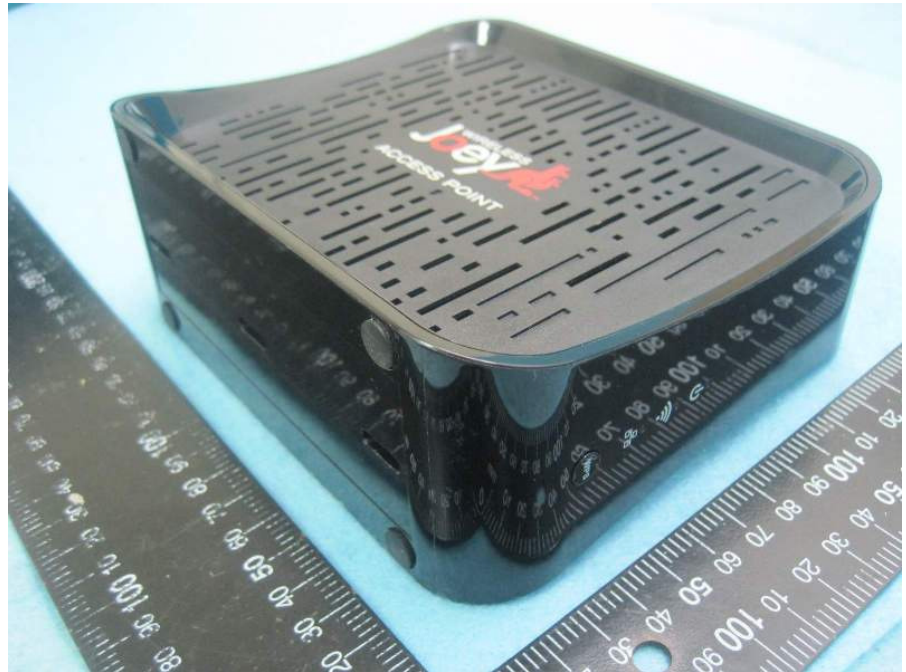

## APPENDIX A. Photographs of EUT

Adapter 1  
Model No.: ADP-18DW BA

Adapter 2

Model No.: ADP-18DW BB

Adapter 3

Model No.: PB-1180-6ES1

RJ-45 Cable