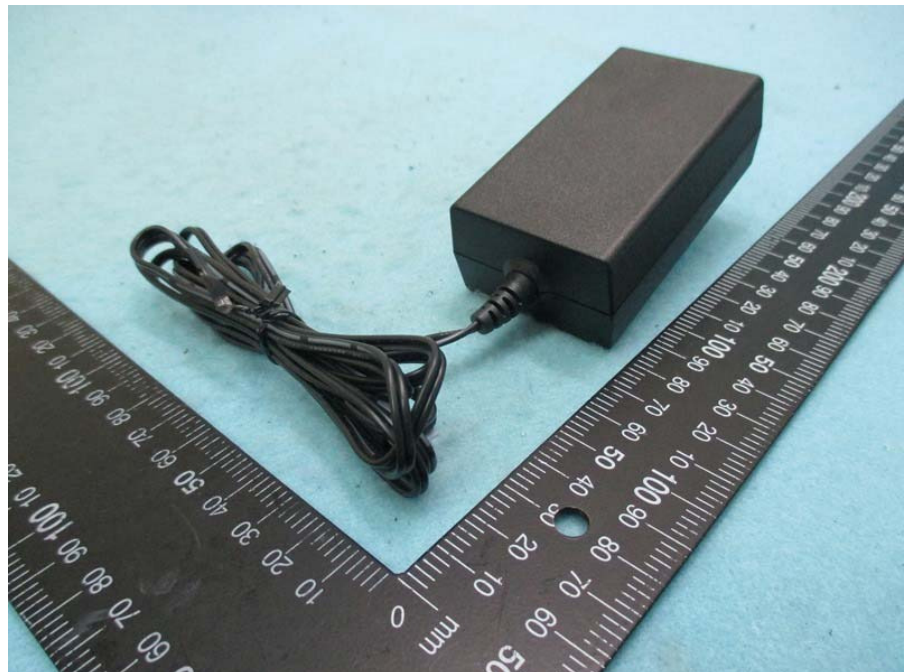

## APPENDIX A. Photographs of EUT

Adapter 1  
Model No.: ADP-18DW BA

Adapter 2

Model No.: ADP-18DW BB

Adapter 3

Model No.: PB-1180-6ES1

RJ-45 Cable