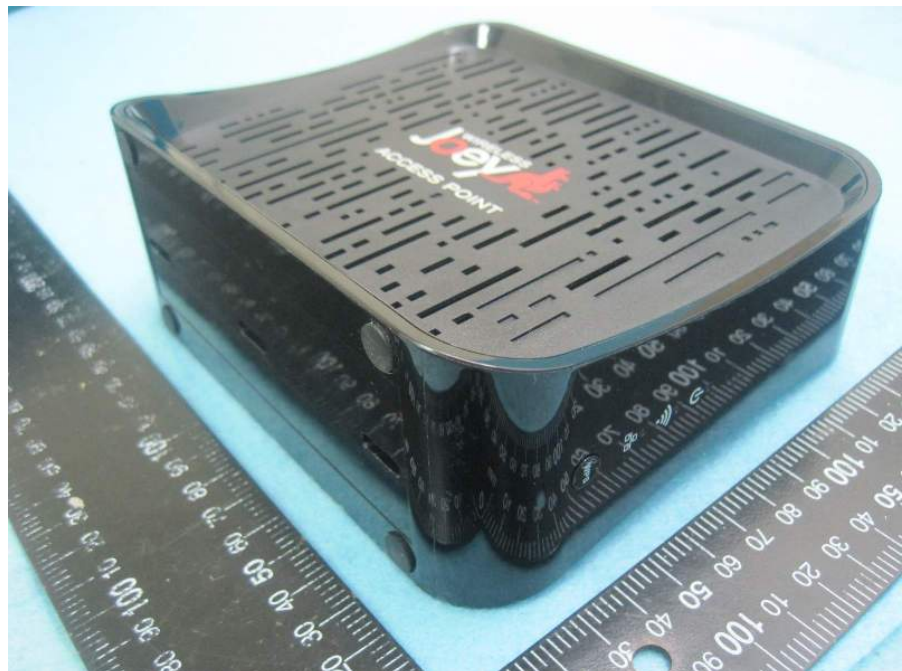

APPENDIX A. Photographs of EUT

Power Adapter
Model No.: ADP-18DW BA

RJ-45 Cable