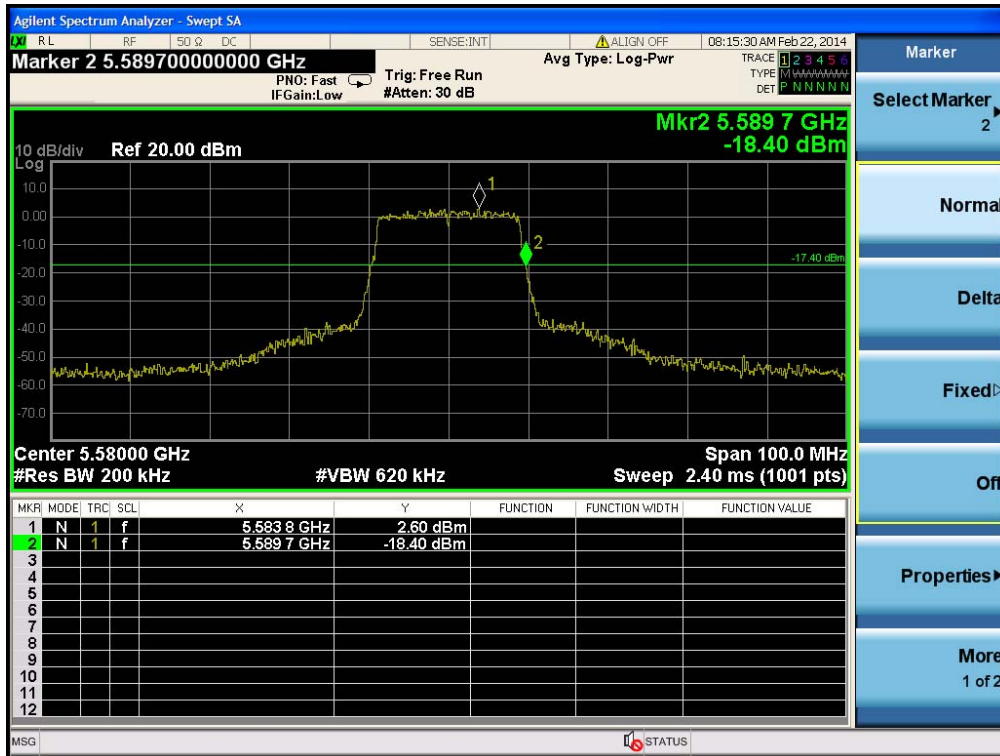

Appendix D. 20dB Bandwidth Report

1. Results of Conducted Emissions for 20dB Bandwidth

20dB bandwidth of the adjacent channels to 5600~5650MHz. Please refer to as below:

Bandwidth	Frequency (MHz)	20dB Bandwidth Mark Frequency (MHz)	Limit (MHz)	Test Result
20MHz	5580	5589.7	FL < 5600	Complies
	5660	5650.4	FH > 5650	Complies
40MHz	5550	5569.2	FL < 5600	Complies
	5670	5651	FH > 5650	Complies
80MHz	5530	5570	FL < 5600	Complies

20dB Bandwidth Plot on Configuration IEEE 802.11ac VHT20 / 5580 MHz

20dB Bandwidth Plot on Configuration IEEE 802.11ac VHT20 / 5660 MHz

20dB Bandwidth Plot on Configuration IEEE 802.11ac VHT40 / 5550 MHz

20dB Bandwidth Plot on Configuration IEEE 802.11ac VHT40 / 5670 MHz

20dB Bandwidth Plot on Configuration IEEE 802.11ac VHT80 / 5530 MHz

- Peak Search
- Next Peak
- Next Pk Right
- Next Pk Left
- Marker Delta
- Mkr→CF
- Mkr→Ref Lvl
- More 1 of 2