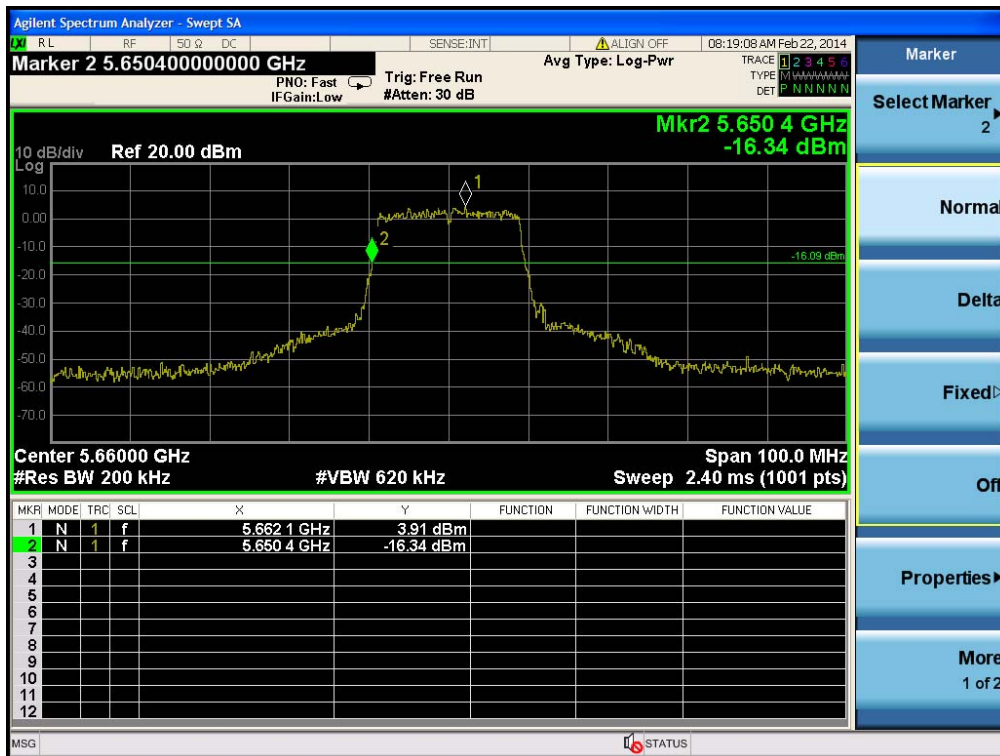

Appendix D. 20dB Bandwidth Report

1. Results of Conducted Emissions for 20dB Bandwidth

20dB bandwidth of the adjacent channels to 5600~5650MHz. Please refer to as below:

Bandwidth	Frequency (MHz)	20dB Bandwidth Mark Frequency (MHz)	Limit (MHz)	Test Result
20MHz	5580	5589.7	FL < 5600	Complies
	5660	5650.4	FH > 5650	Complies
40MHz	5550	5569.2	FL < 5600	Complies
	5670	5651	FH > 5650	Complies
80MHz	5530	5570	FL < 5600	Complies

20dB Bandwidth Plot on Configuration IEEE 802.11ac VHT20 / 5580 MHz

20dB Bandwidth Plot on Configuration IEEE 802.11ac VHT20 / 5660 MHz

20dB Bandwidth Plot on Configuration IEEE 802.11ac VHT40 / 5550 MHz

20dB Bandwidth Plot on Configuration IEEE 802.11ac VHT40 / 5670 MHz

20dB Bandwidth Plot on Configuration IEEE 802.11ac VHT80 / 5530 MHz

- Peak Search
- Next Peak
- Next Pk Right
- Next Pk Left
- Marker Delta
- Mkr→CF
- Mkr→Ref Lvl
- More 1 of 2