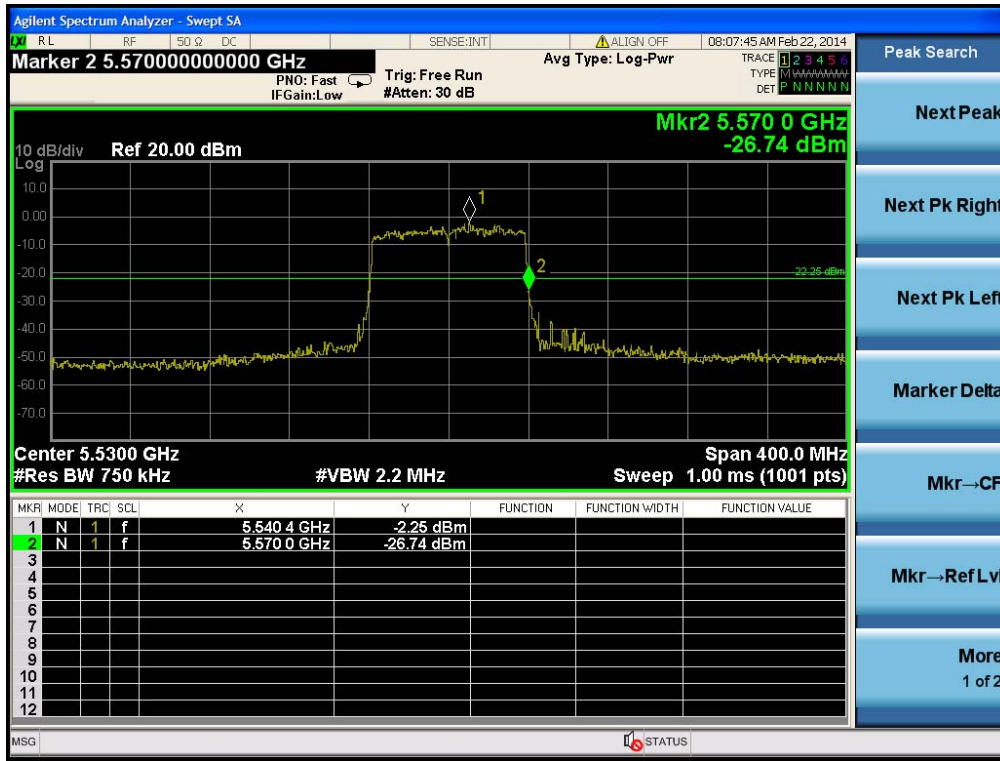

Appendix D. 20dB Bandwidth Report

1. Results of Conducted Emissions for 20dB Bandwidth

20dB bandwidth of the adjacent channels to 5600~5650MHz. Please refer to as below:

Bandwidth	Frequency (MHz)	20dB Bandwidth Mark Frequency (MHz)	Limit (MHz)	Test Result
20MHz	5580	5589.7	FL < 5600	Complies
	5660	5650.4	FH > 5650	Complies
40MHz	5550	5569.2	FL < 5600	Complies
	5670	5651	FH > 5650	Complies
80MHz	5530	5570	FL < 5600	Complies

20dB Bandwidth Plot on Configuration IEEE 802.11ac VHT20 / 5580 MHz

20dB Bandwidth Plot on Configuration IEEE 802.11ac VHT20 / 5660 MHz

20dB Bandwidth Plot on Configuration IEEE 802.11ac VHT40 / 5550 MHz

20dB Bandwidth Plot on Configuration IEEE 802.11ac VHT40 / 5670 MHz

20dB Bandwidth Plot on Configuration IEEE 802.11ac VHT80 / 5530 MHz

- Peak Search
- Next Peak
- Next Pk Right
- Next Pk Left
- Marker Delta
- Mkr→CF
- Mkr→Ref Lvl
- More 1 of 2