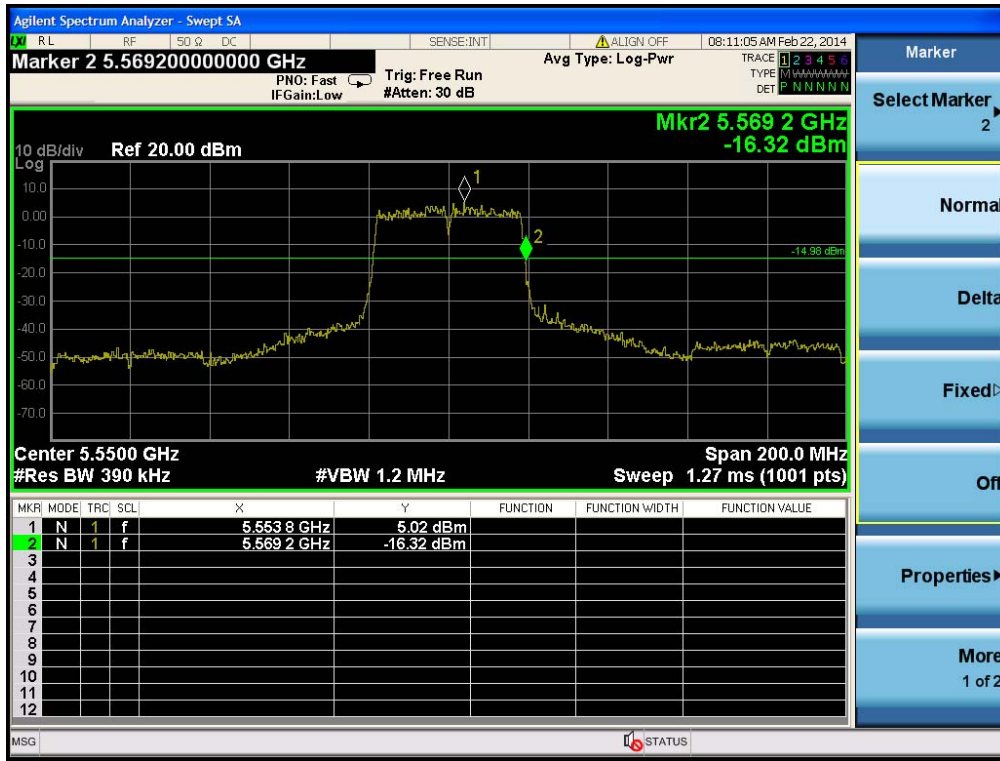

Appendix D. 20dB Bandwidth Report

1. Results of Conducted Emissions for 20dB Bandwidth

20dB bandwidth of the adjacent channels to 5600~5650MHz. Please refer to as below:

Bandwidth	Frequency (MHz)	20dB Bandwidth Mark Frequency (MHz)	Limit (MHz)	Test Result
20MHz	5580	5589.7	FL < 5600	Complies
	5660	5650.4	FH > 5650	Complies
40MHz	5550	5569.2	FL < 5600	Complies
	5670	5651	FH > 5650	Complies
80MHz	5530	5570	FL < 5600	Complies

20dB Bandwidth Plot on Configuration IEEE 802.11ac VHT20 / 5580 MHz

20dB Bandwidth Plot on Configuration IEEE 802.11ac VHT20 / 5660 MHz

20dB Bandwidth Plot on Configuration IEEE 802.11ac VHT40 / 5550 MHz

20dB Bandwidth Plot on Configuration IEEE 802.11ac VHT40 / 5670 MHz

20dB Bandwidth Plot on Configuration IEEE 802.11ac VHT80 / 5530 MHz

- Peak Search
- Next Peak
- Next Pk Right
- Next Pk Left
- Marker Delta
- Mkr→CF
- Mkr→Ref Lvl
- More 1 of 2