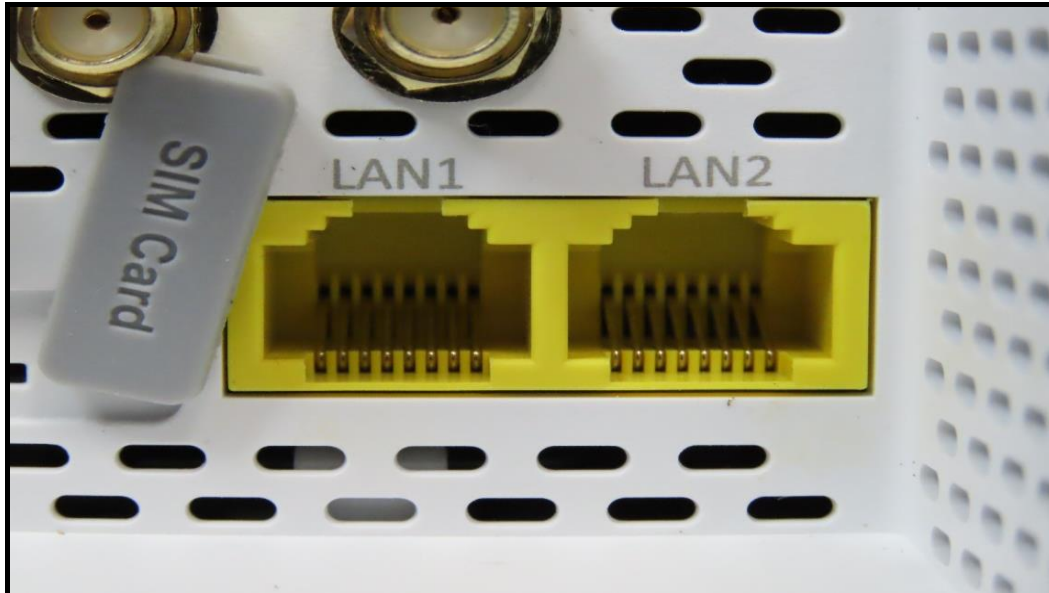

#### AC Adapter 1

(Brand: LUCENT TRANS ; Model: 1A78)

### AC Adapter 2

(Brand: MASS POWER ; Model: PD045E-C1C0AVU)

<Newly>

External Antenna