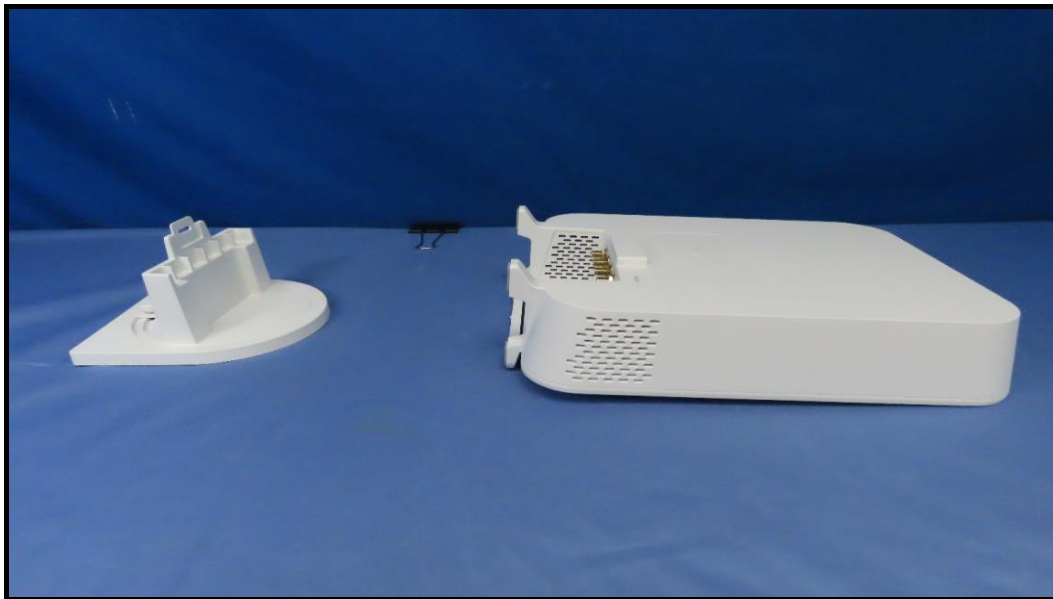

## CONSTRUCTION PHOTOS OF EUT

#### AC Adapter 1

(Brand: LUCENT TRANS ; Model: 1A78)

### AC Adapter 2

(Brand: MASS POWER ; Model: PD045E-C1C0AVU)

<Newly>

External Antenna