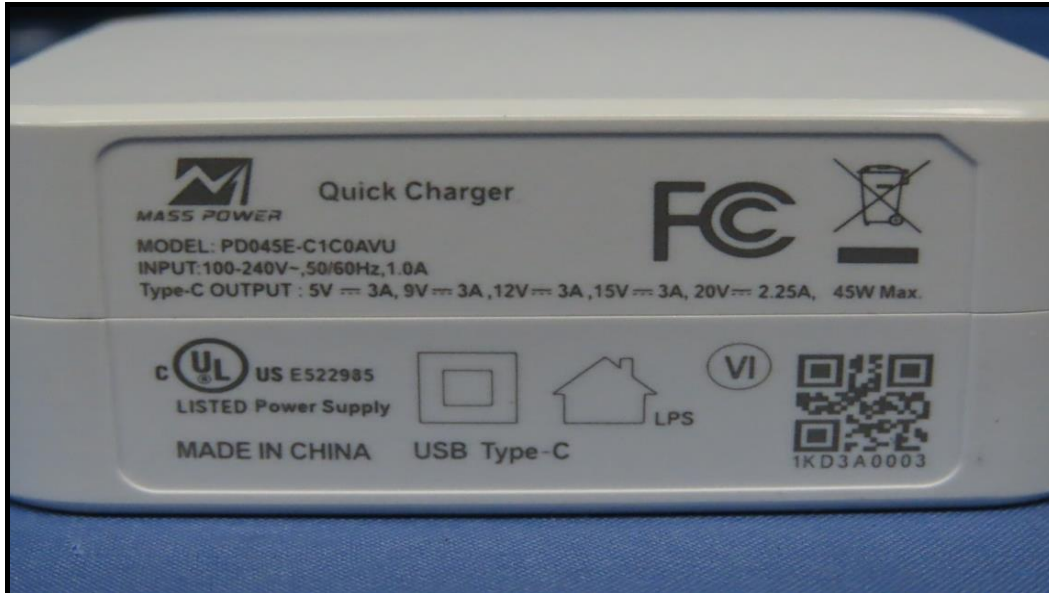

#### AC Adapter 1

(Brand: LUCENT TRANS ; Model: 1A78)

### AC Adapter 2

(Brand: MASS POWER ; Model: PD045E-C1C0AVU)

<Newly>

External Antenna