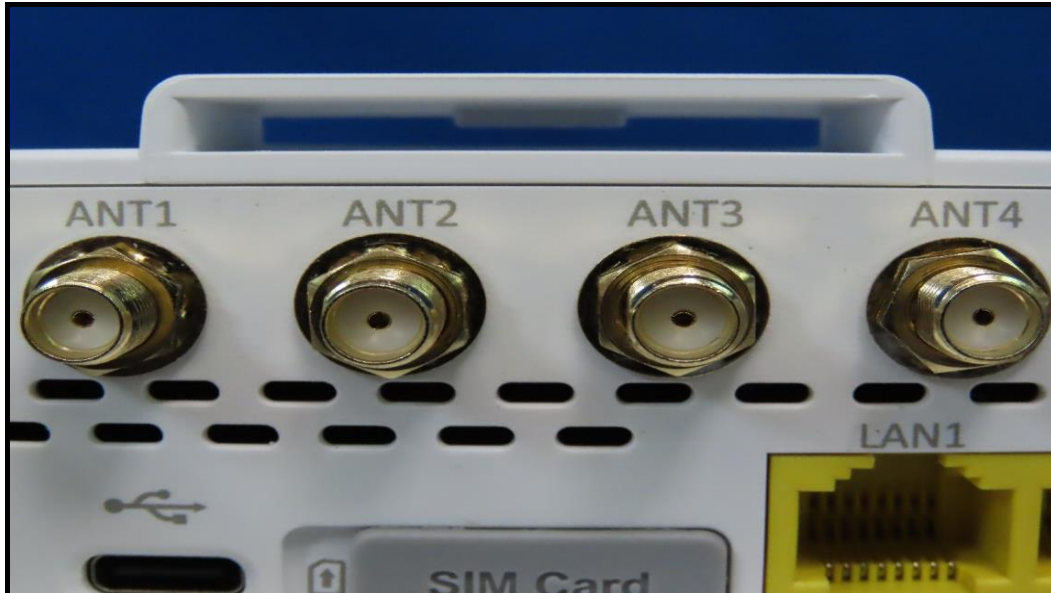

#### AC Adapter 1

(Brand: LUCENT TRANS ; Model: 1A78)

### AC Adapter 2

(Brand: MASS POWER ; Model: PD045E-C1C0AVU)

<Newly>

External Antenna