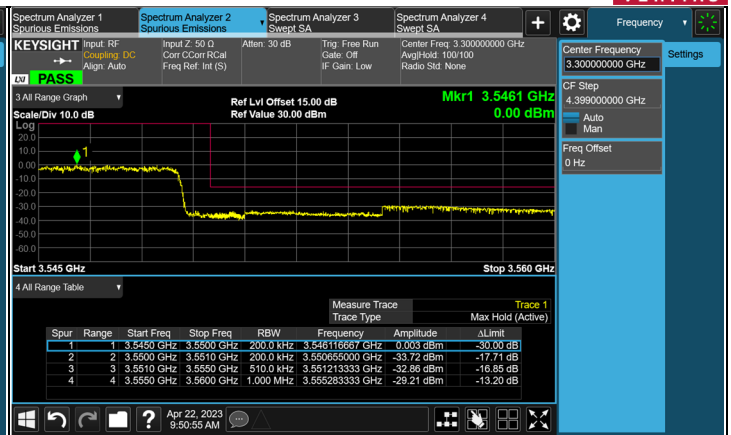

NR n77 (3450-3550 MHz) SCS 30 kHz, Channel Bandwidth: 70 MHz

CH 623334 (3485.01 MHz)

CH 633334 (3500.01 MHz)

CH 634332 (3514.98 MHz)

*The 9kHz signal over the limit is from Spectrum.

NR n77 (3450-3550 MHz) SCS 30 kHz, Channel Bandwidth: 80 MHz

CH 632668 (3490.02 MHz)

CH 633334 (3500.01 MHz)

CH 634000 (3510.00 MHz)

*The 9kHz signal over the limit is from Spectrum.