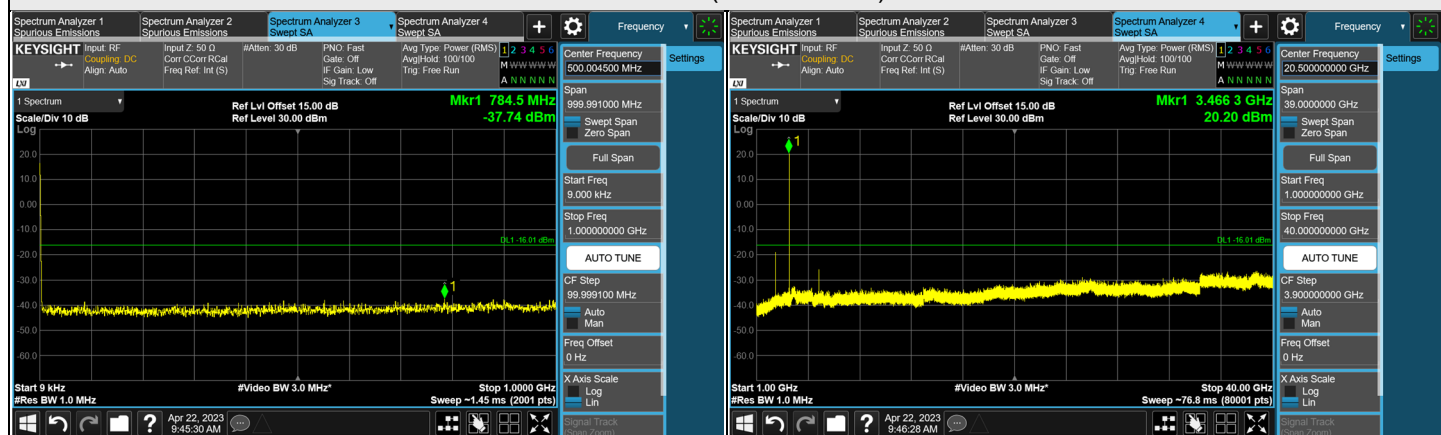

NR n77 (3450-3550 MHz) SCS 30 kHz, Channel Bandwidth: 70 MHz

CH 623334 (3485.01 MHz)

CH 633334 (3500.01 MHz)

CH 634332 (3514.98 MHz)

*The 9kHz signal over the limit is from Spectrum.

NR n77 (3450-3550 MHz) SCS 30 kHz, Channel Bandwidth: 80 MHz

CH 632668 (3490.02 MHz)

CH 633334 (3500.01 MHz)

CH 634000 (3510.00 MHz)

*The 9kHz signal over the limit is from Spectrum.