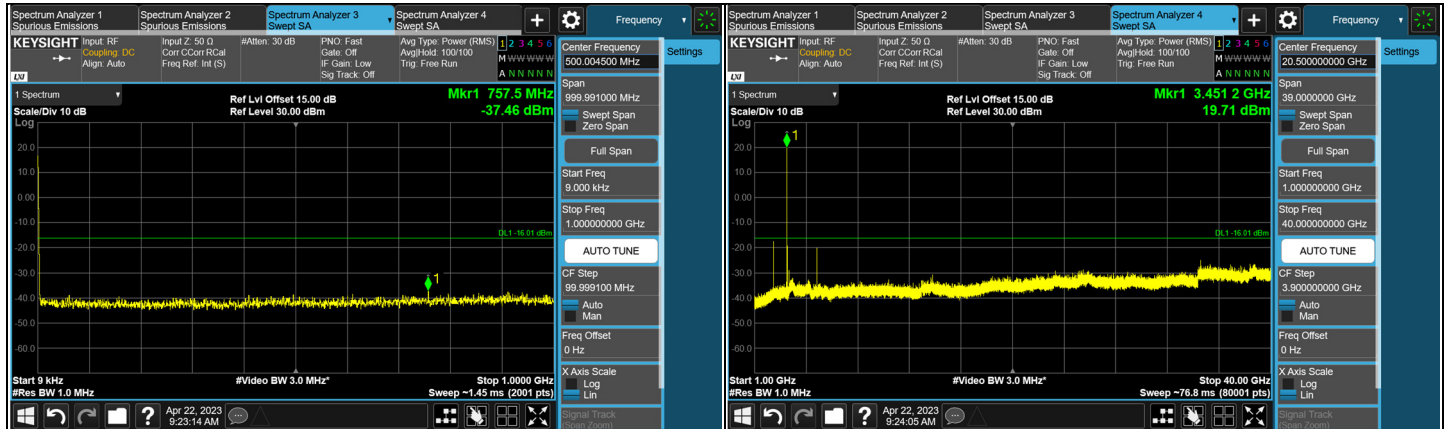

NR n77 (3450-3550 MHz) SCS 30 kHz, Channel Bandwidth: 70 MHz

CH 623334 (3485.01 MHz)

CH 633334 (3500.01 MHz)

CH 634332 (3514.98 MHz)

*The 9kHz signal over the limit is from Spectrum.

NR n77 (3450-3550 MHz) SCS 30 kHz, Channel Bandwidth: 80 MHz

CH 632668 (3490.02 MHz)

CH 633334 (3500.01 MHz)

CH 634000 (3510.00 MHz)

*The 9kHz signal over the limit is from Spectrum.