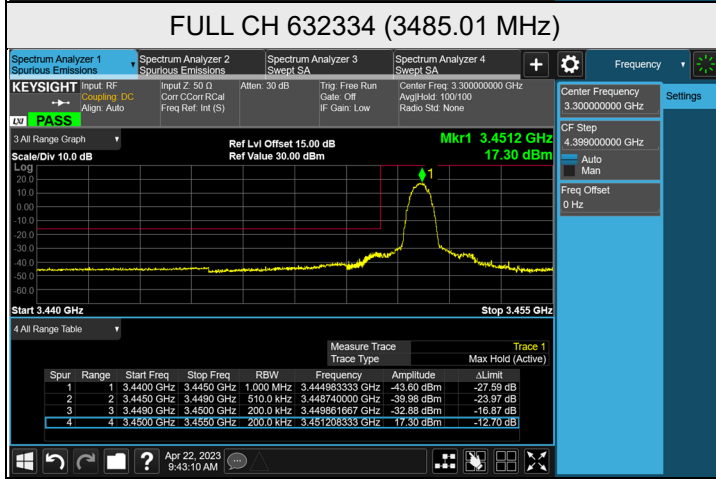

NR n77 (3450-3550 MHz) SCS 30 kHz, Channel Bandwidth: 70 MHz

CH 623334 (3485.01 MHz)

CH 633334 (3500.01 MHz)

CH 634332 (3514.98 MHz)

*The 9kHz signal over the limit is from Spectrum.

NR n77 (3450-3550 MHz) SCS 30 kHz, Channel Bandwidth: 80 MHz

CH 632668 (3490.02 MHz)

CH 633334 (3500.01 MHz)

CH 634000 (3510.00 MHz)

*The 9kHz signal over the limit is from Spectrum.