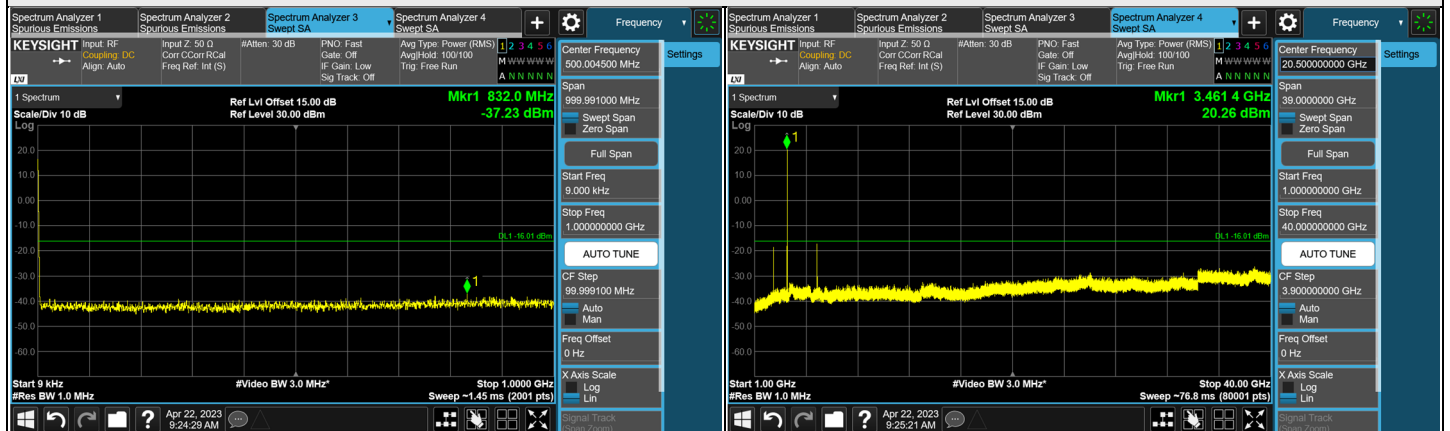

NR n77 (3450-3550 MHz) SCS 30 kHz, Channel Bandwidth: 70 MHz

CH 623334 (3485.01 MHz)

CH 633334 (3500.01 MHz)

CH 634332 (3514.98 MHz)

*The 9kHz signal over the limit is from Spectrum.

NR n77 (3450-3550 MHz) SCS 30 kHz, Channel Bandwidth: 80 MHz

CH 632668 (3490.02 MHz)

CH 633334 (3500.01 MHz)

CH 634000 (3510.00 MHz)

*The 9kHz signal over the limit is from Spectrum.