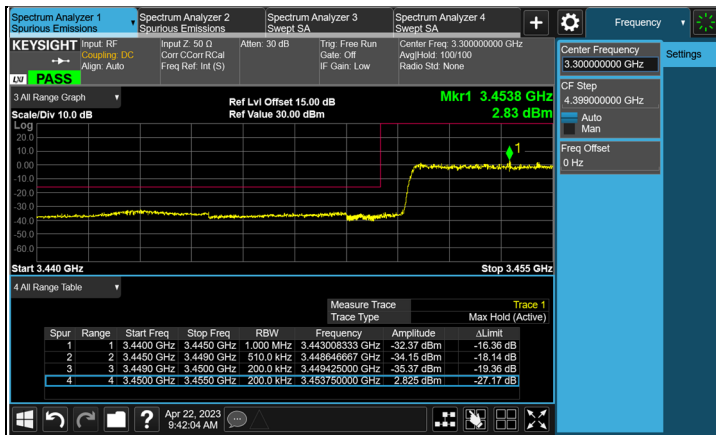

NR n77 (3450-3550 MHz) SCS 30 kHz, Channel Bandwidth: 70 MHz

CH 623334 (3485.01 MHz)

CH 633334 (3500.01 MHz)

CH 634332 (3514.98 MHz)

*The 9kHz signal over the limit is from Spectrum.

NR n77 (3450-3550 MHz) SCS 30 kHz, Channel Bandwidth: 80 MHz

CH 632668 (3490.02 MHz)

CH 633334 (3500.01 MHz)

CH 634000 (3510.00 MHz)

*The 9kHz signal over the limit is from Spectrum.