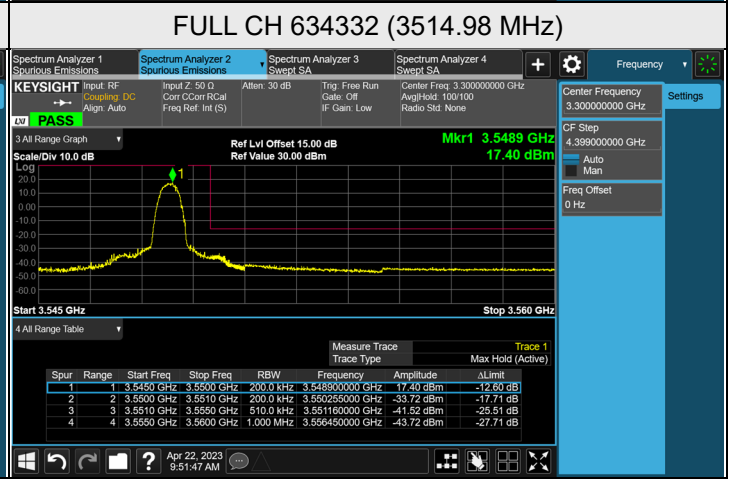

NR n77 (3450-3550 MHz) SCS 30 kHz, Channel Bandwidth: 70 MHz

CH 623334 (3485.01 MHz)

CH 633334 (3500.01 MHz)

CH 634332 (3514.98 MHz)

*The 9kHz signal over the limit is from Spectrum.

NR n77 (3450-3550 MHz) SCS 30 kHz, Channel Bandwidth: 80 MHz

CH 632668 (3490.02 MHz)

CH 633334 (3500.01 MHz)

CH 634000 (3510.00 MHz)

*The 9kHz signal over the limit is from Spectrum.