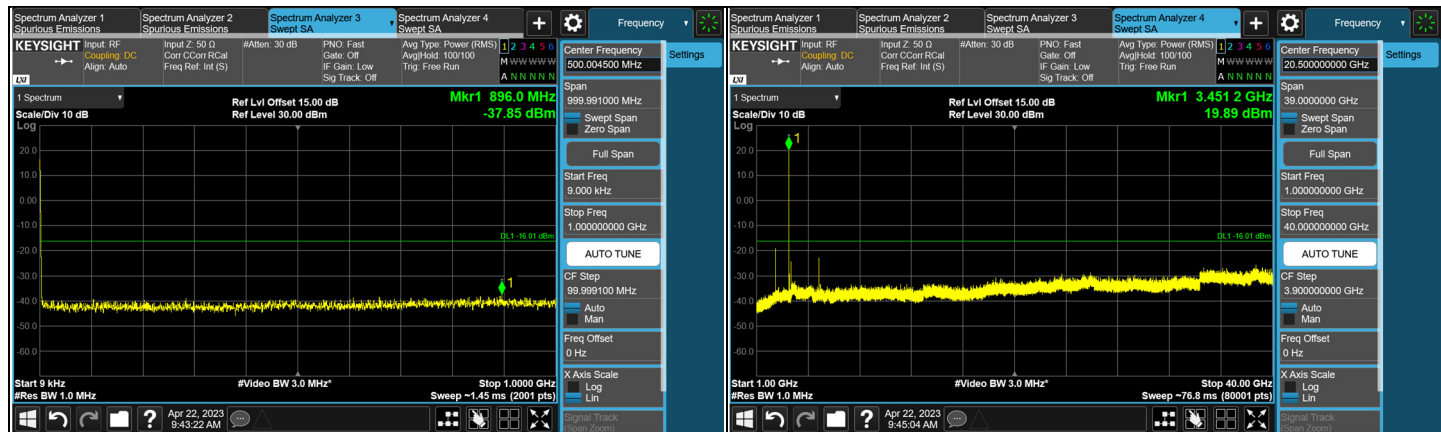

NR n77 (3450-3550 MHz) SCS 30 kHz, Channel Bandwidth: 70 MHz

CH 623334 (3485.01 MHz)

CH 633334 (3500.01 MHz)

CH 634332 (3514.98 MHz)

*The 9kHz signal over the limit is from Spectrum.

NR n77 (3450-3550 MHz) SCS 30 kHz, Channel Bandwidth: 80 MHz

CH 632668 (3490.02 MHz)

CH 633334 (3500.01 MHz)

CH 634000 (3510.00 MHz)

*The 9kHz signal over the limit is from Spectrum.