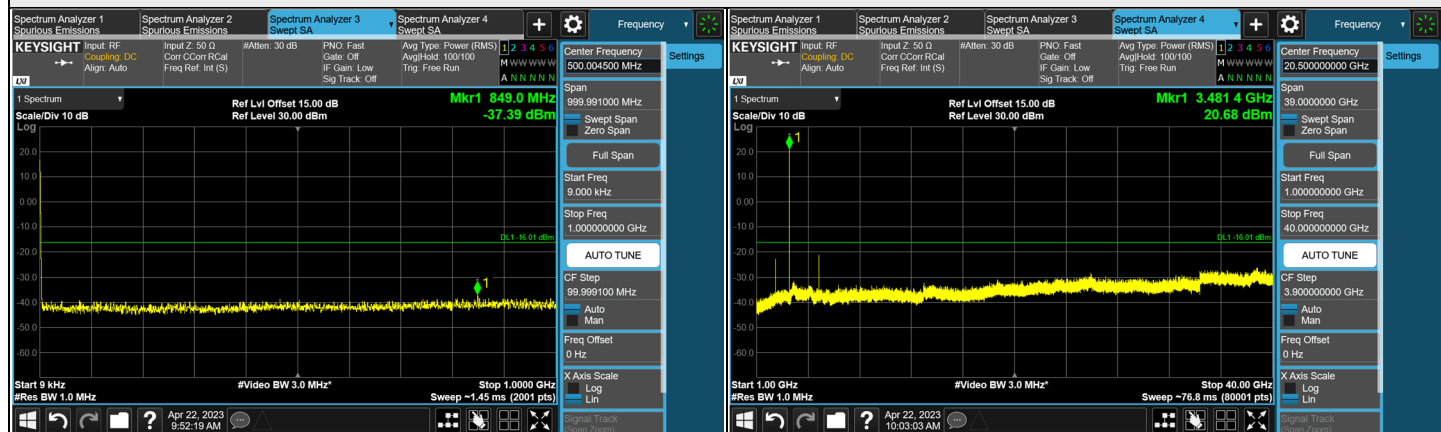

NR n77 (3450-3550 MHz) SCS 30 kHz, Channel Bandwidth: 70 MHz

CH 623334 (3485.01 MHz)

CH 633334 (3500.01 MHz)

CH 634332 (3514.98 MHz)

*The 9kHz signal over the limit is from Spectrum.

NR n77 (3450-3550 MHz) SCS 30 kHz, Channel Bandwidth: 80 MHz

CH 632668 (3490.02 MHz)

CH 633334 (3500.01 MHz)

CH 634000 (3510.00 MHz)

*The 9kHz signal over the limit is from Spectrum.