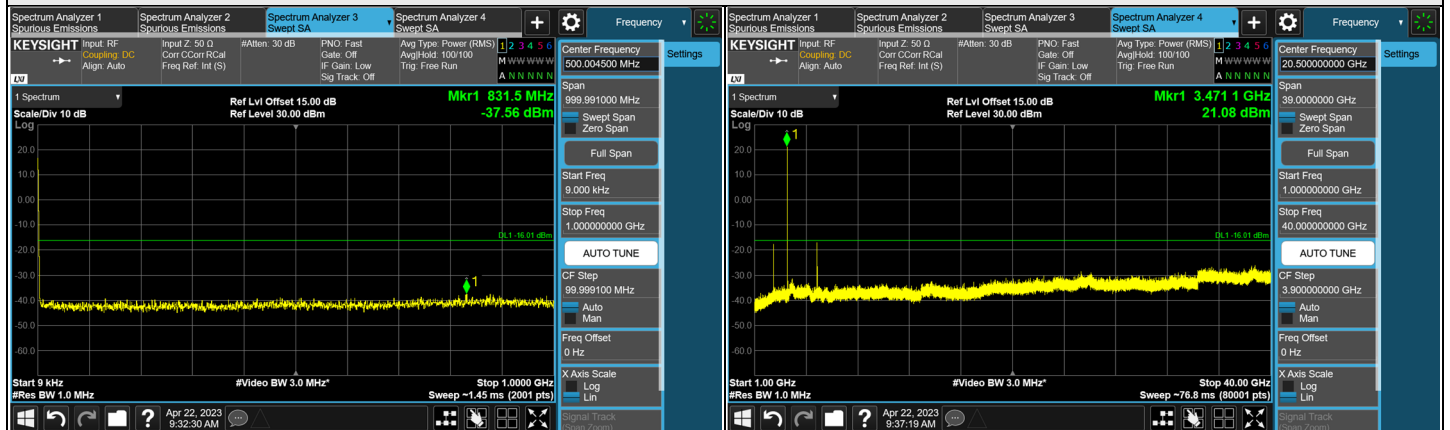

NR n77 (3450-3550 MHz) SCS 30 kHz, Channel Bandwidth: 70 MHz

CH 623334 (3485.01 MHz)

CH 633334 (3500.01 MHz)

CH 634332 (3514.98 MHz)

*The 9kHz signal over the limit is from Spectrum.

NR n77 (3450-3550 MHz) SCS 30 kHz, Channel Bandwidth: 80 MHz

CH 632668 (3490.02 MHz)

CH 633334 (3500.01 MHz)

CH 634000 (3510.00 MHz)

*The 9kHz signal over the limit is from Spectrum.