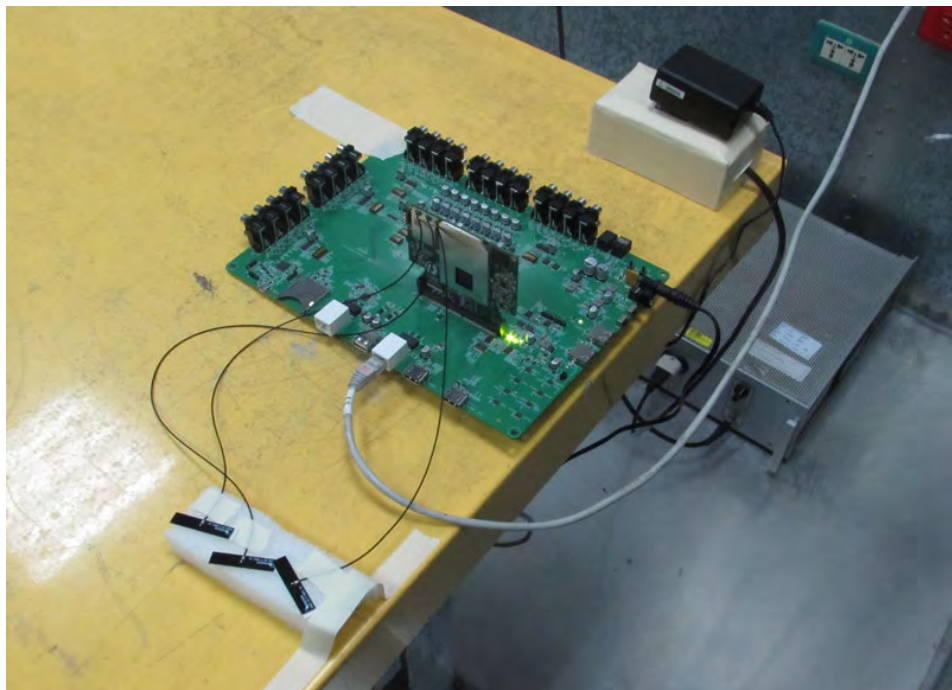

1. Photographs of Conducted Emissions Test Configuration

Test Mode: Mode 2

FRONT VIEW

REAR VIEW

CLOSE-UP VIEW

2. Photographs of Radiated Emissions Test Configuration

Test Configuration: 30MHz~1GHz / Test Mode: Mode 1

FRONT VIEW

REAR VIEW

CLOSE-UP VIEW

Test Configuration: Above 1GHz

FRONT VIEW

REAR VIEW

CLOSE-UP VIEW