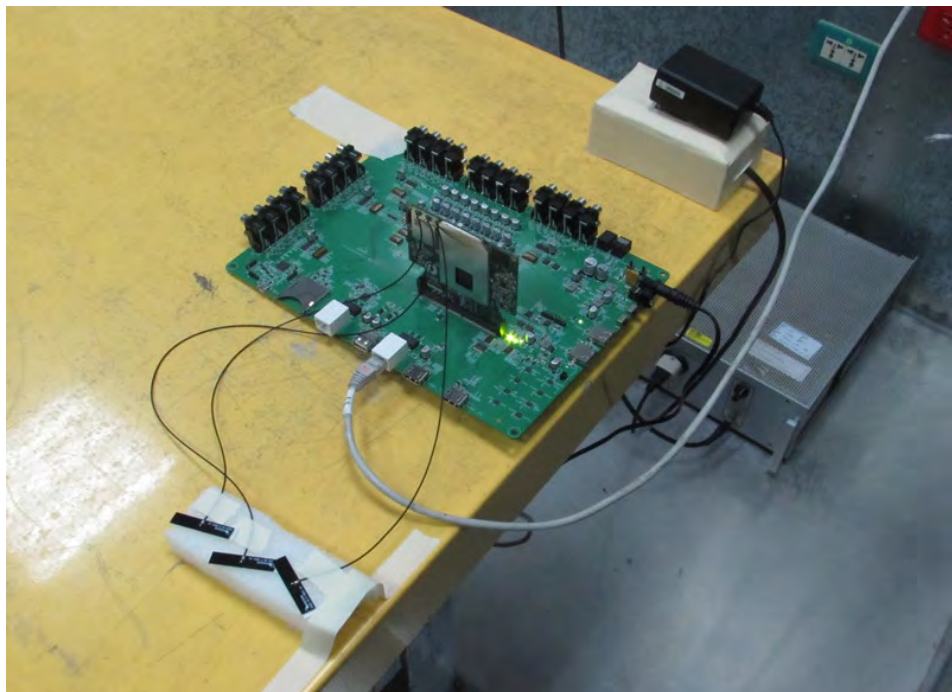

1. Photographs of Conducted Emissions Test Configuration

Test Mode: Mode 2

FRONT VIEW

REAR VIEW

CLOSE-UP VIEW

2. Photographs of Radiated Emissions Test Configuration

Test Configuration: 30MHz~1GHz / Test Mode: Mode 1

FRONT VIEW

REAR VIEW

CLOSE-UP VIEW

Test Configuration: Above 1GHz

For Bandedge

FRONT VIEW

REAR VIEW

CLOSE-UP VIEW