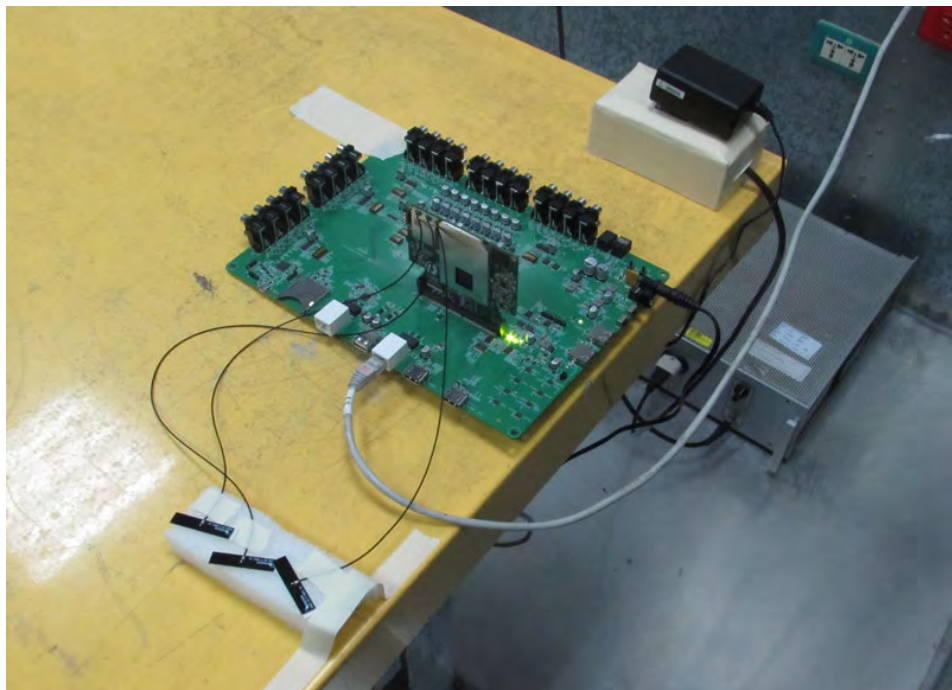

## 1. Photographs of Conducted Emissions Test Configuration

Test Mode: Mode 2

FRONT VIEW

REAR VIEW

CLOSE-UP VIEW

## 2. Photographs of Radiated Emissions Test Configuration

Test Configuration: 30MHz~1GHz / Test Mode: Mode 1

FRONT VIEW

REAR VIEW

CLOSE-UP VIEW

Test Configuration: Above 1GHz

FRONT VIEW

REAR VIEW