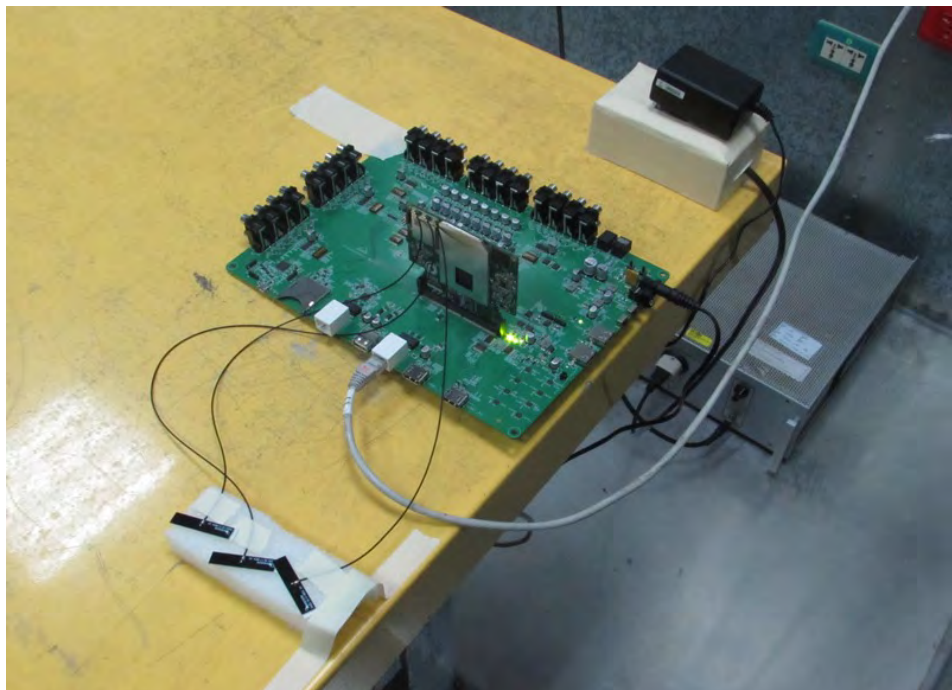

1. Photographs of Conducted Emissions Test Configuration

Test Mode: Mode 2

FRONT VIEW

REAR VIEW

CLOSE-UP VIEW

2. Photographs of Radiated Emissions Test Configuration

Test Configuration: 30MHz~1GHz / Test Mode: Mode 1

FRONT VIEW

REAR VIEW

CLOSE-UP VIEW

Test Configuration: Above 1GHz

For Bandedge

FRONT VIEW

REAR VIEW

CLOSE-UP VIEW