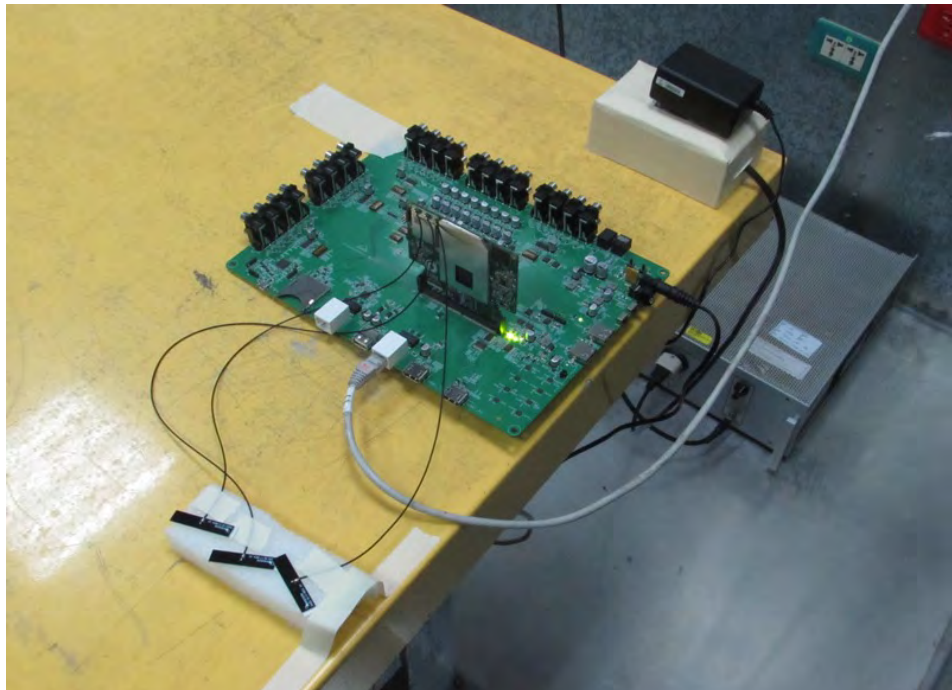

## 1. Photographs of Conducted Emissions Test Configuration

Test Mode: Mode 2

FRONT VIEW

REAR VIEW

CLOSE-UP VIEW

## 2. Photographs of Radiated Emissions Test Configuration

Test Configuration: 30MHz~1GHz / Test Mode: Mode 1

FRONT VIEW

REAR VIEW

CLOSE-UP VIEW

Test Configuration: Above 1GHz

FRONT VIEW

REAR VIEW