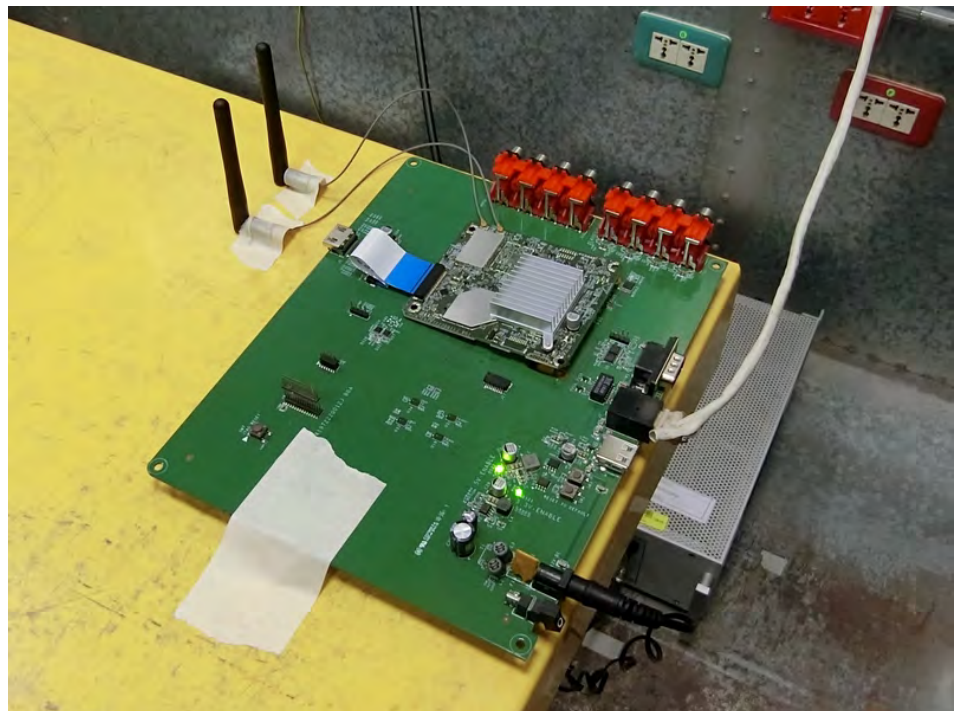

## 1. Photographs of Conducted Emissions Test Configuration

FRONT VIEW

REAR VIEW

CLOSE-UP VIEW

## 2. Photographs of Radiated Emissions Test Configuration

Test Configuration: 30MHz~1GHz

FRONT VIEW

REAR VIEW

CLOSE-UP VIEW

**Test Configuration: Above 1GHz****FRONT VIEW****REAR VIEW**

CLOSE-UP VIEW