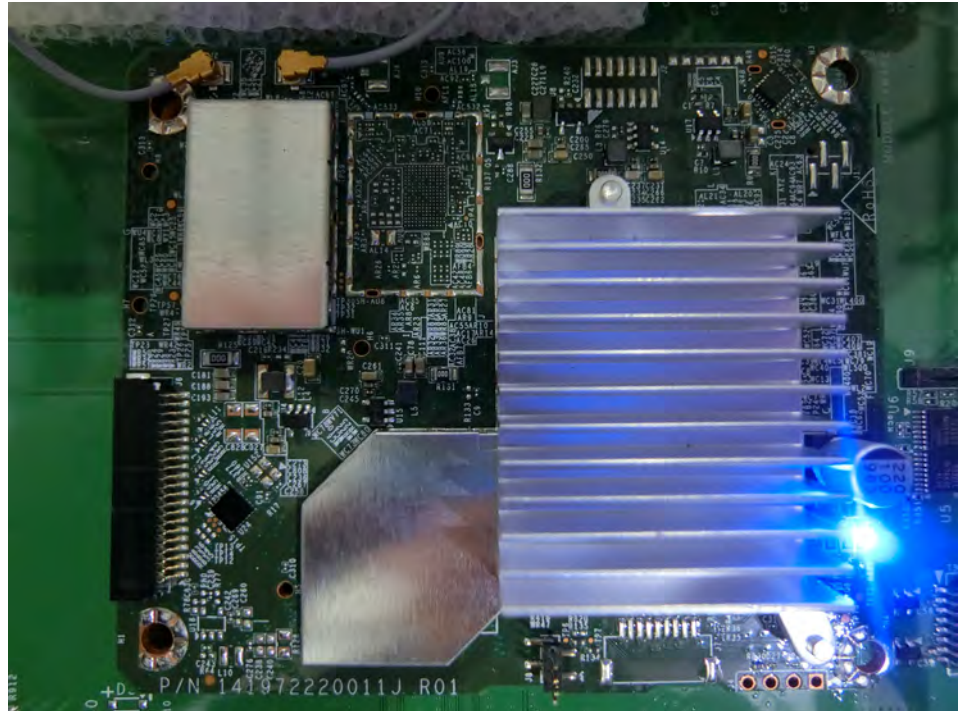

CLOSE-UP VIEW