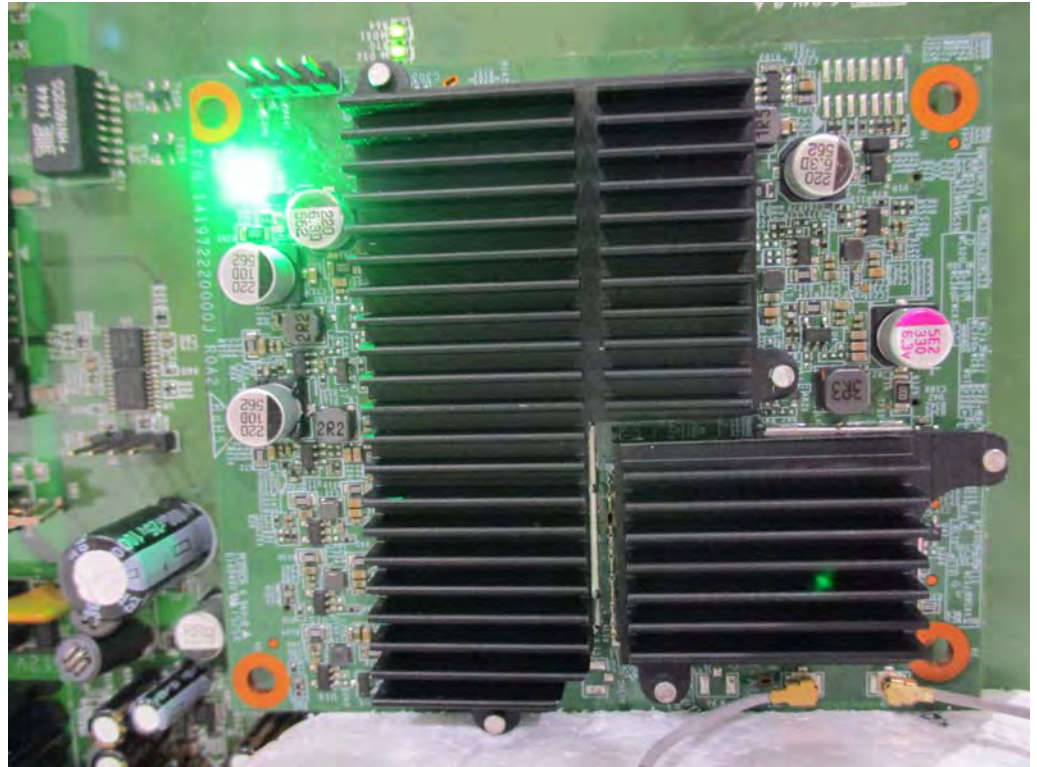

## 2. Photographs of Radiated Emissions Test Configuration

Test Configuration: 9kHz ~30MHz / Test Mode: Mode 6

FRONT VIEW

REAR VIEW

Test Configuration: 30MHz~1GHz / Test Mode: Mode 6

FRONT VIEW

REAR VIEW

CLOSE-UP VIEW