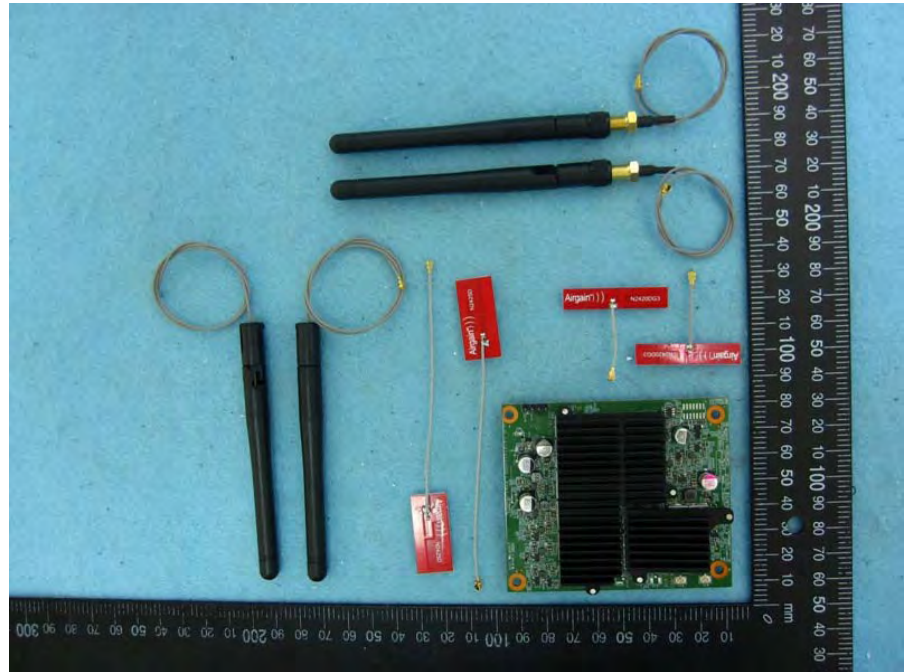

APPENDIX A. Photographs of EUT

Set 1 antenna

P/N:

N2420DG3-T2L-PK1-G30U

Set 5 antenna

P/N:

N2425D-T2R-PK1-G150U

Set 8 antenna
Model No.: WN9722A-DM

Set 9 antenna
Model No.:
WN9722A-DM-300mm