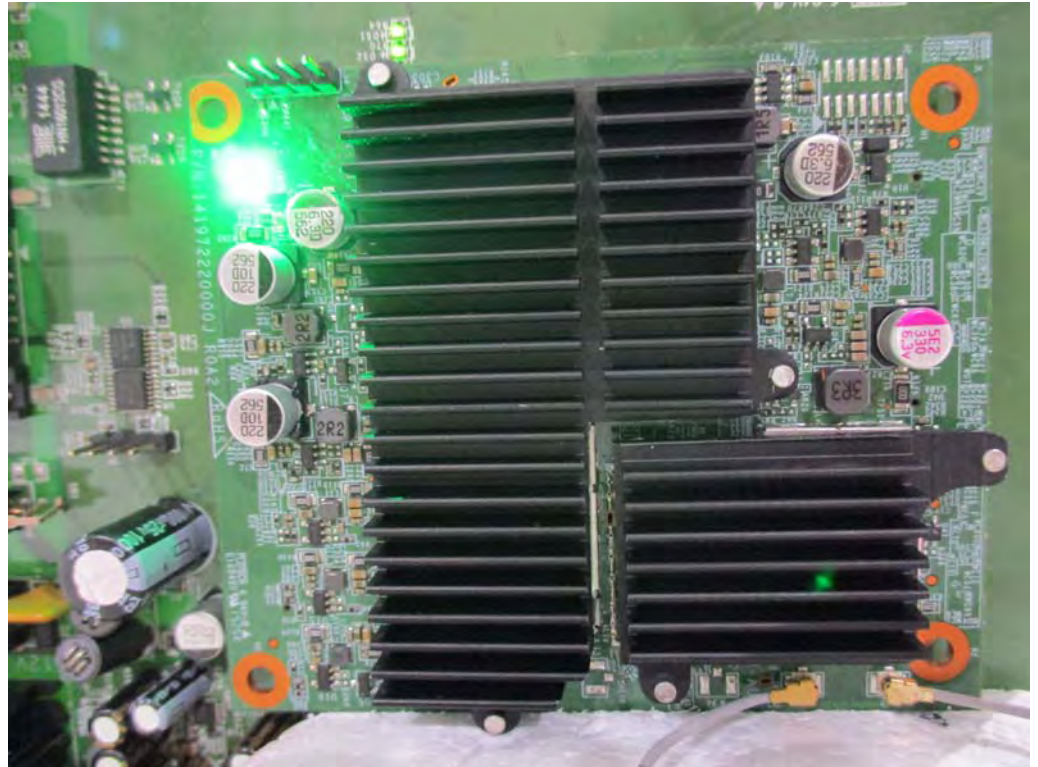

## 2. Photographs of Radiated Emissions Test Configuration

Test Configuration: 9kHz ~30MHz / Test Mode: Mode 6

FRONT VIEW

REAR VIEW

Test Configuration: 30MHz~1GHz / Test Mode: Mode 6

FRONT VIEW

REAR VIEW

CLOSE-UP VIEW