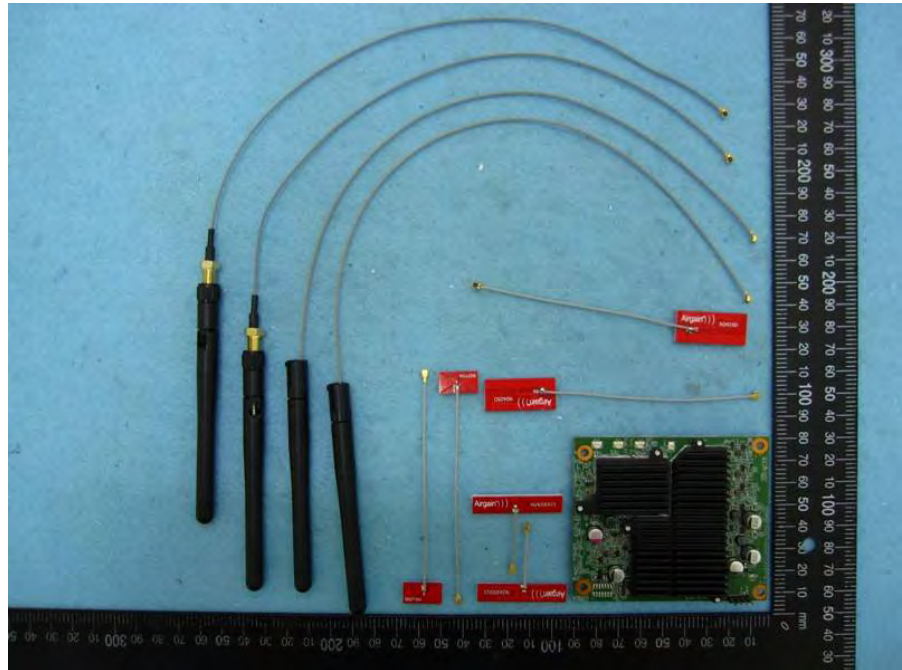

## APPENDIX A. Photographs of EUT

Set 1 antenna

P/N:

N2420DG3

Set 5 antenna

P/N:

N2425D-T2R-PK1-G150U

Set 8 antenna  
P/N:  
N5X20B-T2L-PK1-G100U

Set 10 antenna  
Model No.: WN9722A-DM

Set 11 antenna  
Model No.:  
WN9722A-DM-300mm