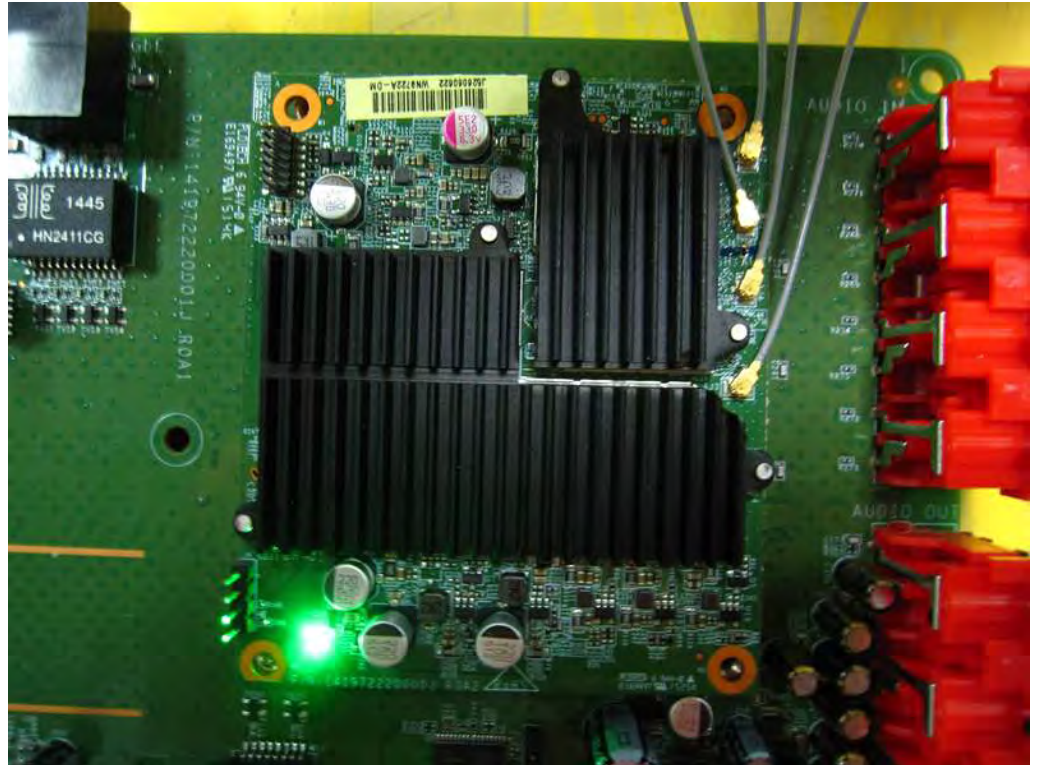

## 1. Photographs of Conducted Emissions Test Configuration

Test Mode: Mode 3

FRONT VIEW

REAR VIEW

CLOSE-UP VIEW

## 2. Photographs of Radiated Emissions Test Configuration

Test Configuration: 9kHz ~30MHz / Test Mode: Mode 2

FRONT VIEW

REAR VIEW

Test Configuration: 30MHz~1GHz / Test Mode: Mode 2

FRONT VIEW

REAR VIEW

CLOSE-UP VIEW